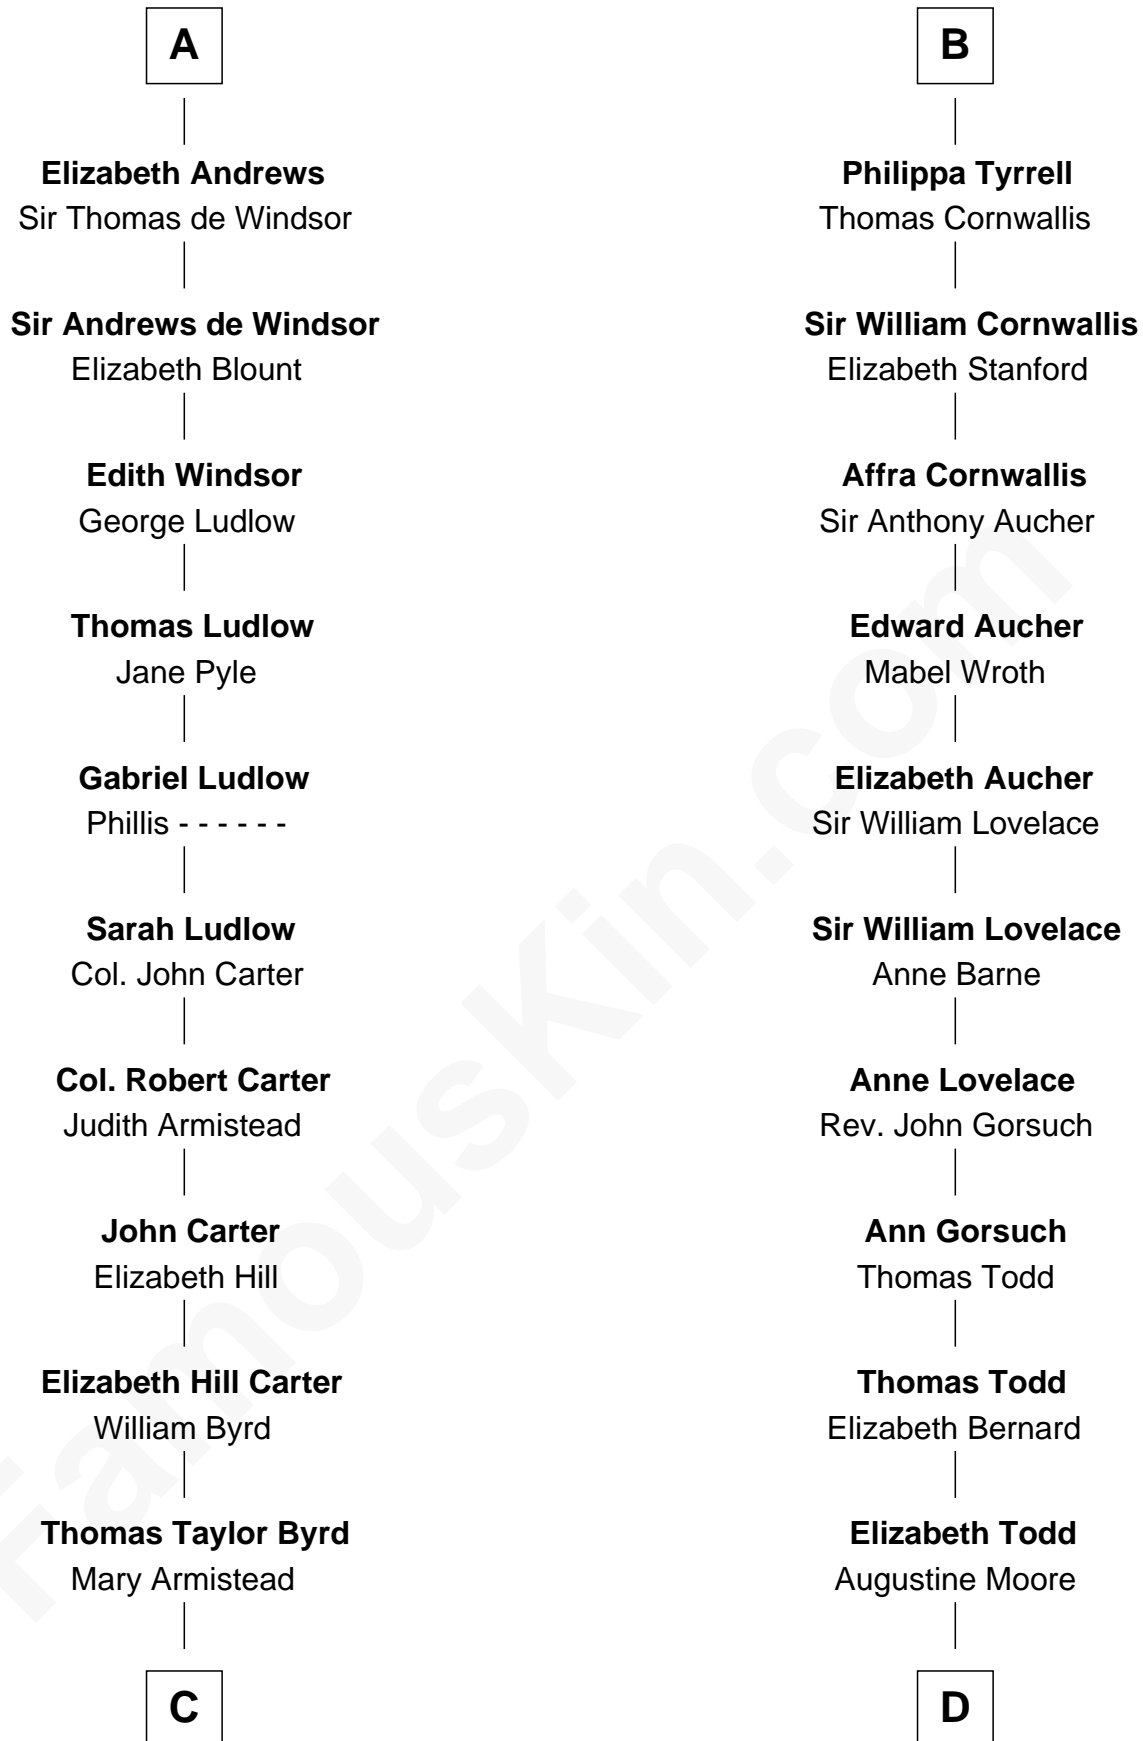

FamousKin.com

Relationship Chart of

Harry F. Byrd

50th Governor of Virginia

20th cousin 1 time removed of

Helen Keller

Author and Activist

Sir Hugh le Despencer

Aveline Basset

Eleanor le Despencer

Sir Hugh de Courtenay

Sir Hugh de Courtenay

Agnes de St. John

Sir Hugh de Courtnay

Margaret de Bohun

Elizabeth de Courtnay

Sir Hugh le Despencer

Isabella de Beauchamp

Hugh le Despencer

Eleanor de Clare

Isabel le Despencer

Richard Fitzalan

Sir Edmund Fitzalan

Sibyl de Montagu

Philippe Fitzalan

Sir Richard Sergeaux

Philippa Sergeaux

Sir Robert Pashley

Anne Pashley

Edward Tyrrell

B

C