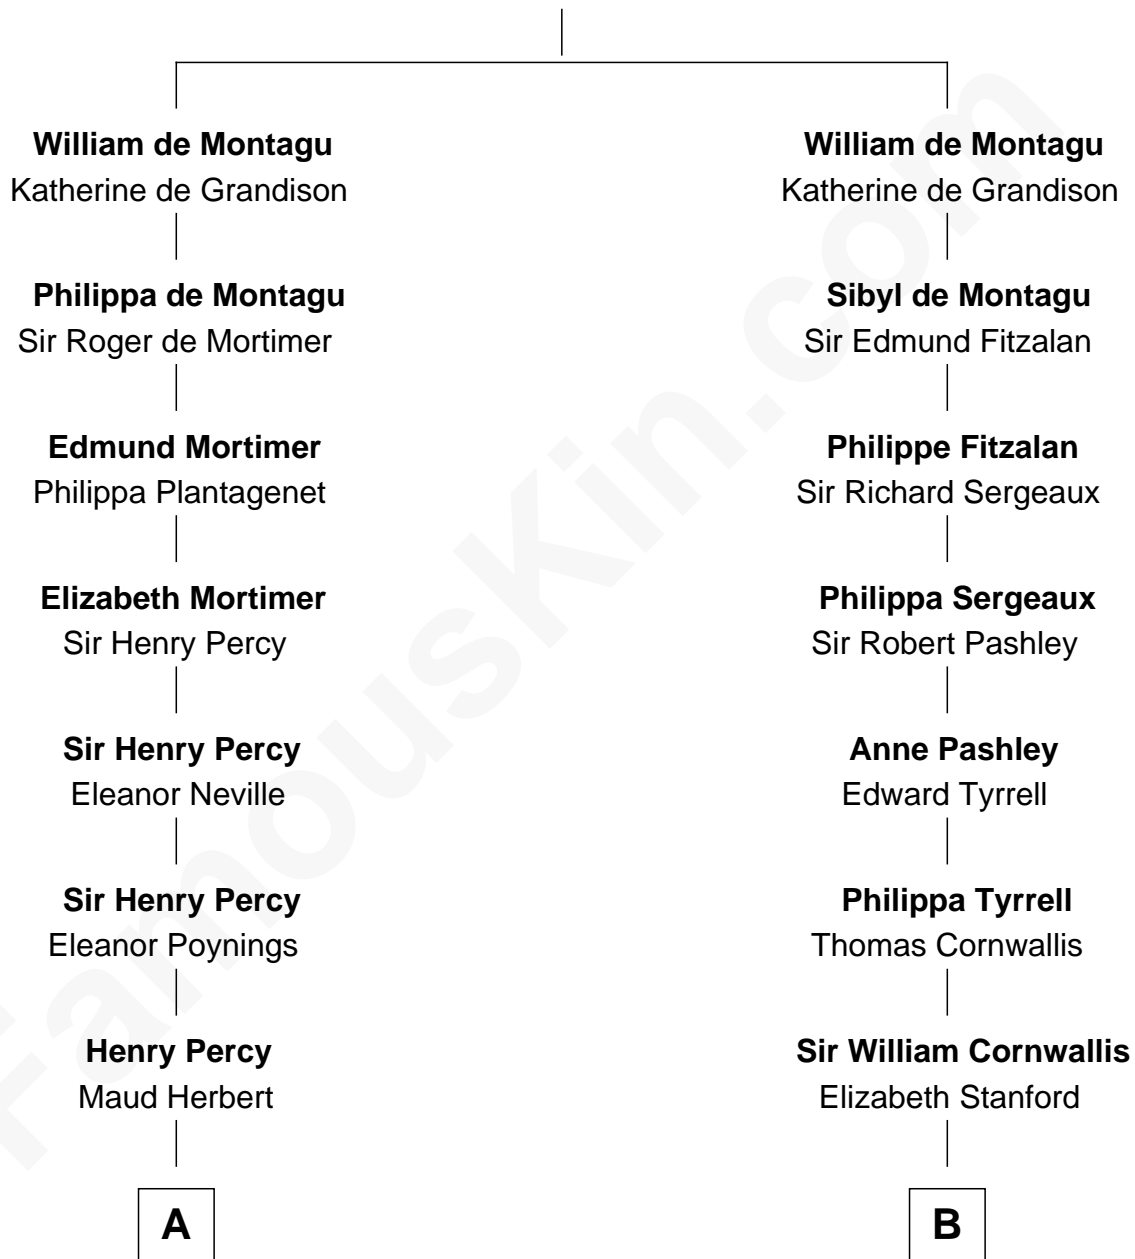

# FamousKin.com Relationship Chart of

**Harry F. Byrd**

*50th Governor of Virginia*

19th cousin 2 times removed of

**Helen Keller**

*Author and Activist*

**Sir William de Montagu**

Elizabeth de Montfort

**C**

**Thomas Taylor Byrd**

Mary Armistead

**Richard Evelyn Byrd**

Anne Harrison

**Col. William Byrd**

Jane Meriwether Rivers

**Richard Evelyn Byrd**

Eleanor Bolling Flood

**Harry F. Byrd**

*50th Governor of Virginia*

**D**

**Mary Fairfax Moore**

David Keller

**Arthur Henley Keller**

Kate Adams