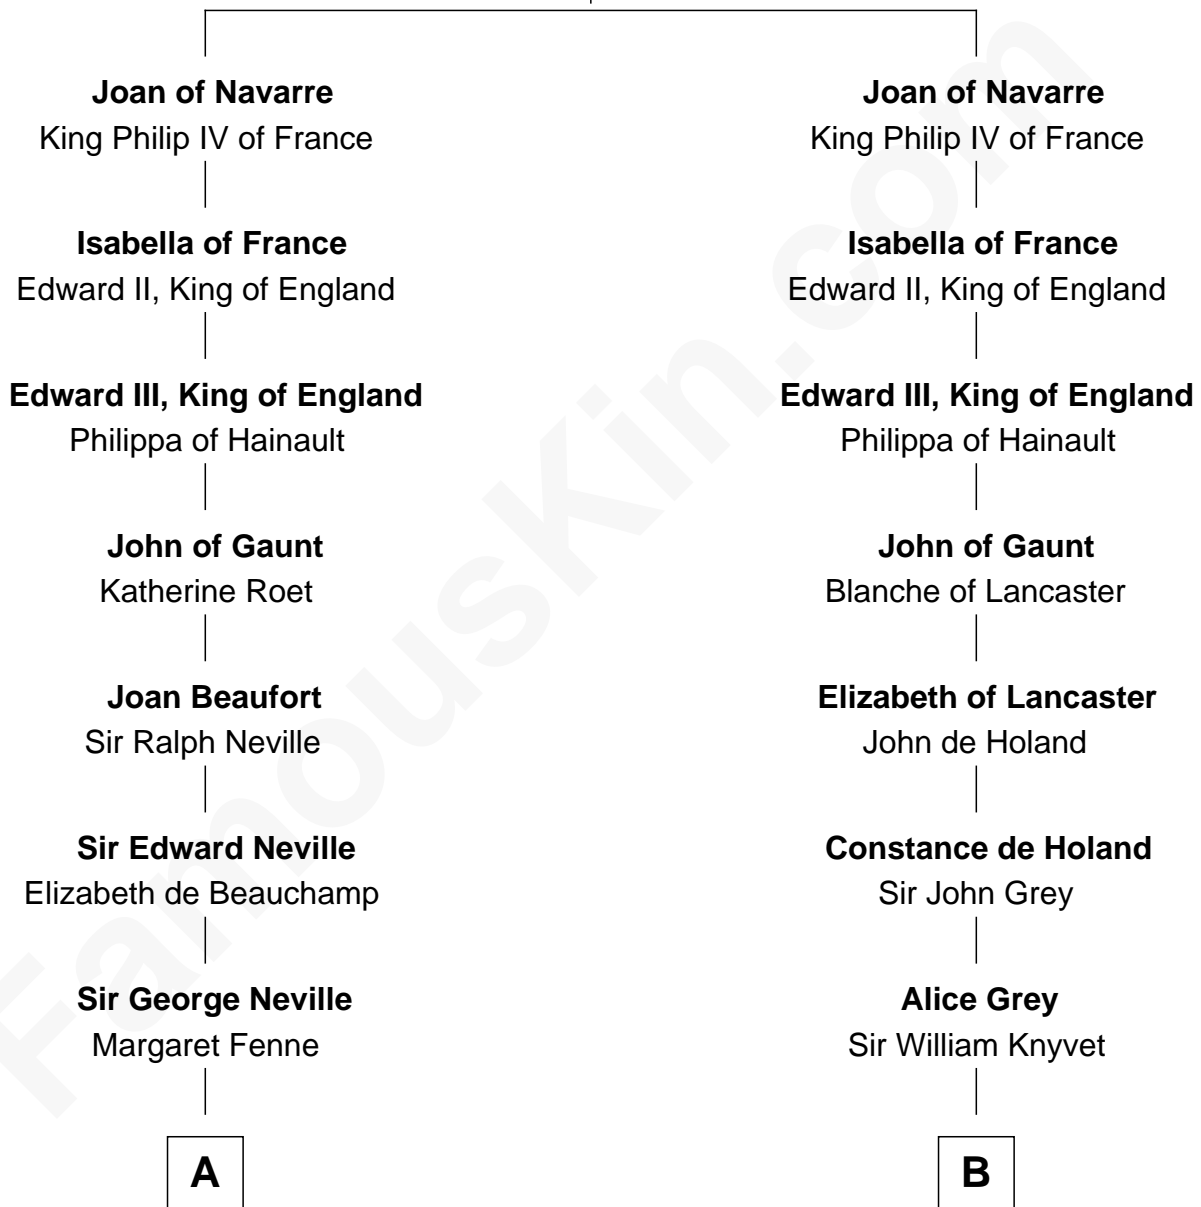

FamousKin.com Relationship Chart of

Harry F. Byrd

50th Governor of Virginia

20th cousin of

Leverett Saltonstall

55th Governor of Massachusetts

King Henry I of Navarre

Blanche of Artois

C

Richard Evelyn Byrd

Anne Harrison

Col. William Byrd
Jane Meriwether Rivers

Richard Evelyn Byrd
Eleanor Bolling Flood

Harry F. Byrd
50th Governor of Virginia

D

Leverett Saltonstall
Mary Elizabeth Sanders

Leverett Saltonstall
Rose Smith Lee

Richard Middlecott Saltonstall
Eleanor Brooks

Leverett Saltonstall
55th Governor of Massachusetts

FamousKin.com