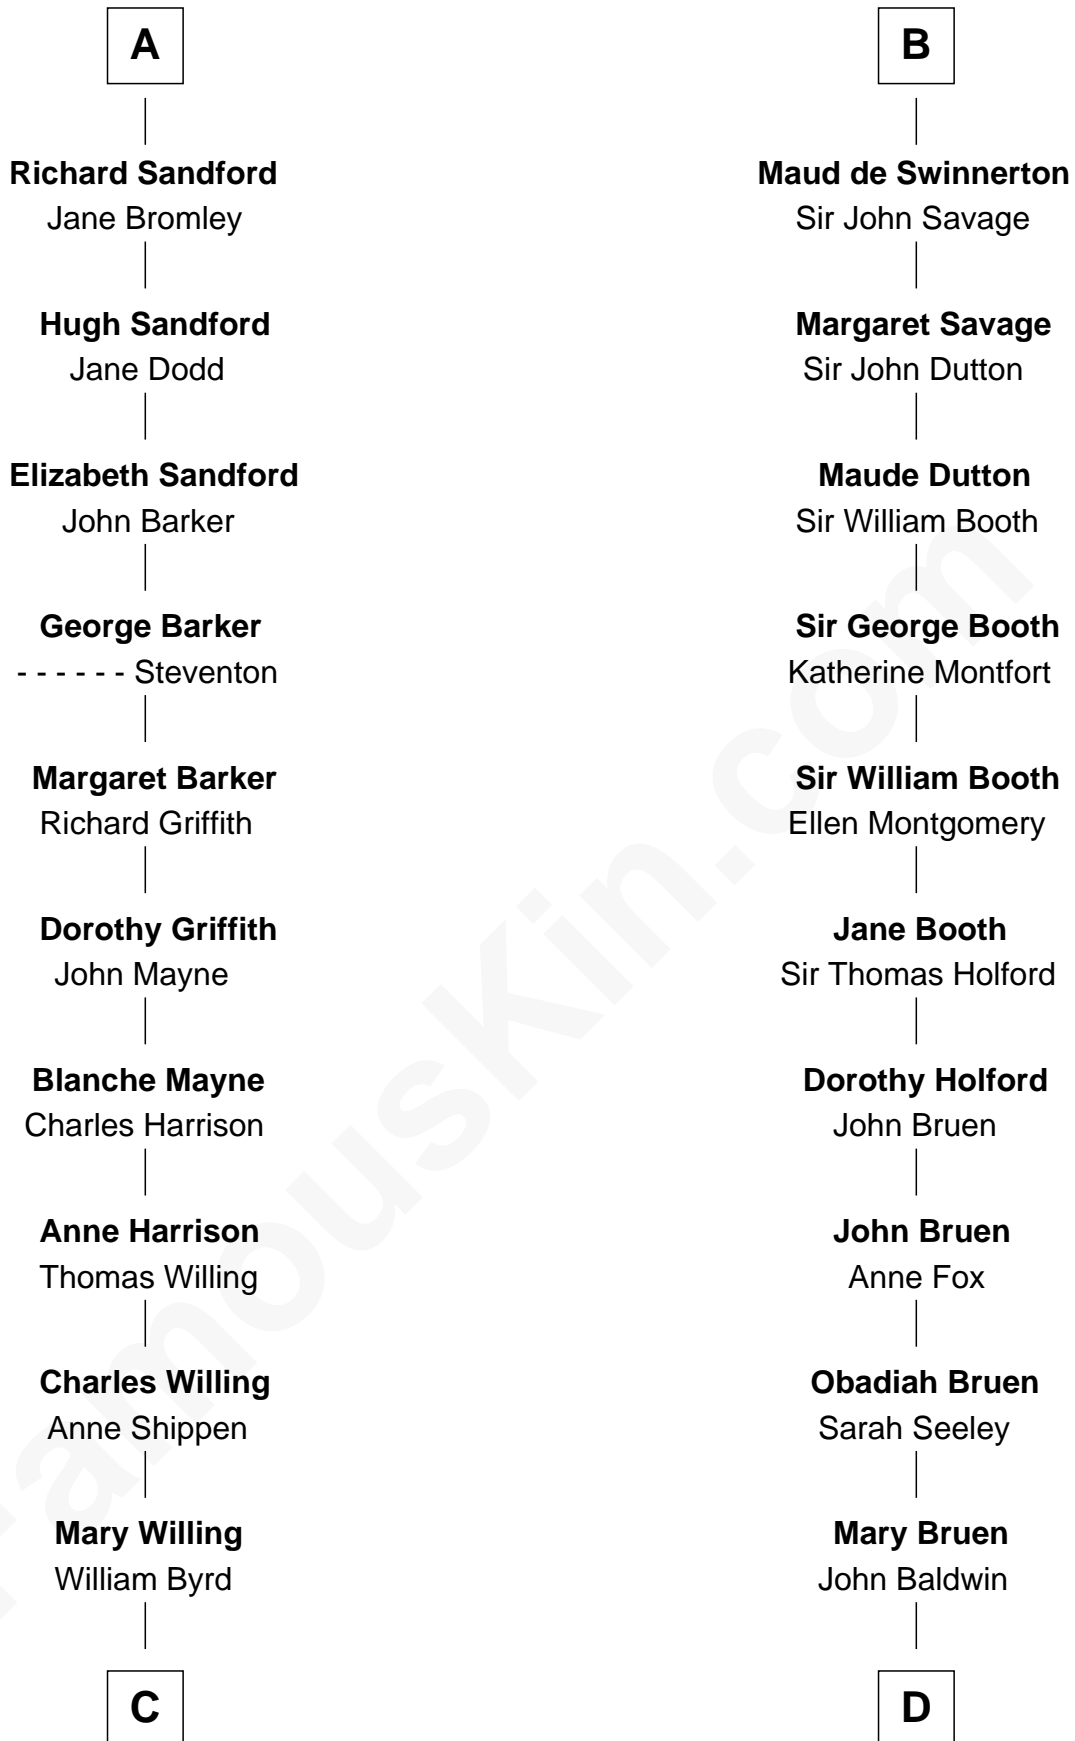

FamousKin.com Relationship Chart of

Harry F. Byrd

50th Governor of Virginia

20th cousin 1 time removed of

Abraham Baldwin

Signer of the U.S. Constitution

Sir Ralph de Somery

Margaret le Gras

Katherine de Hastang

Jane de Stafford

Sir Nicholas Beke

Elizabeth de Beke

Sir Robert de Swinnerton

B

C

Evelyn Taylor Byrd