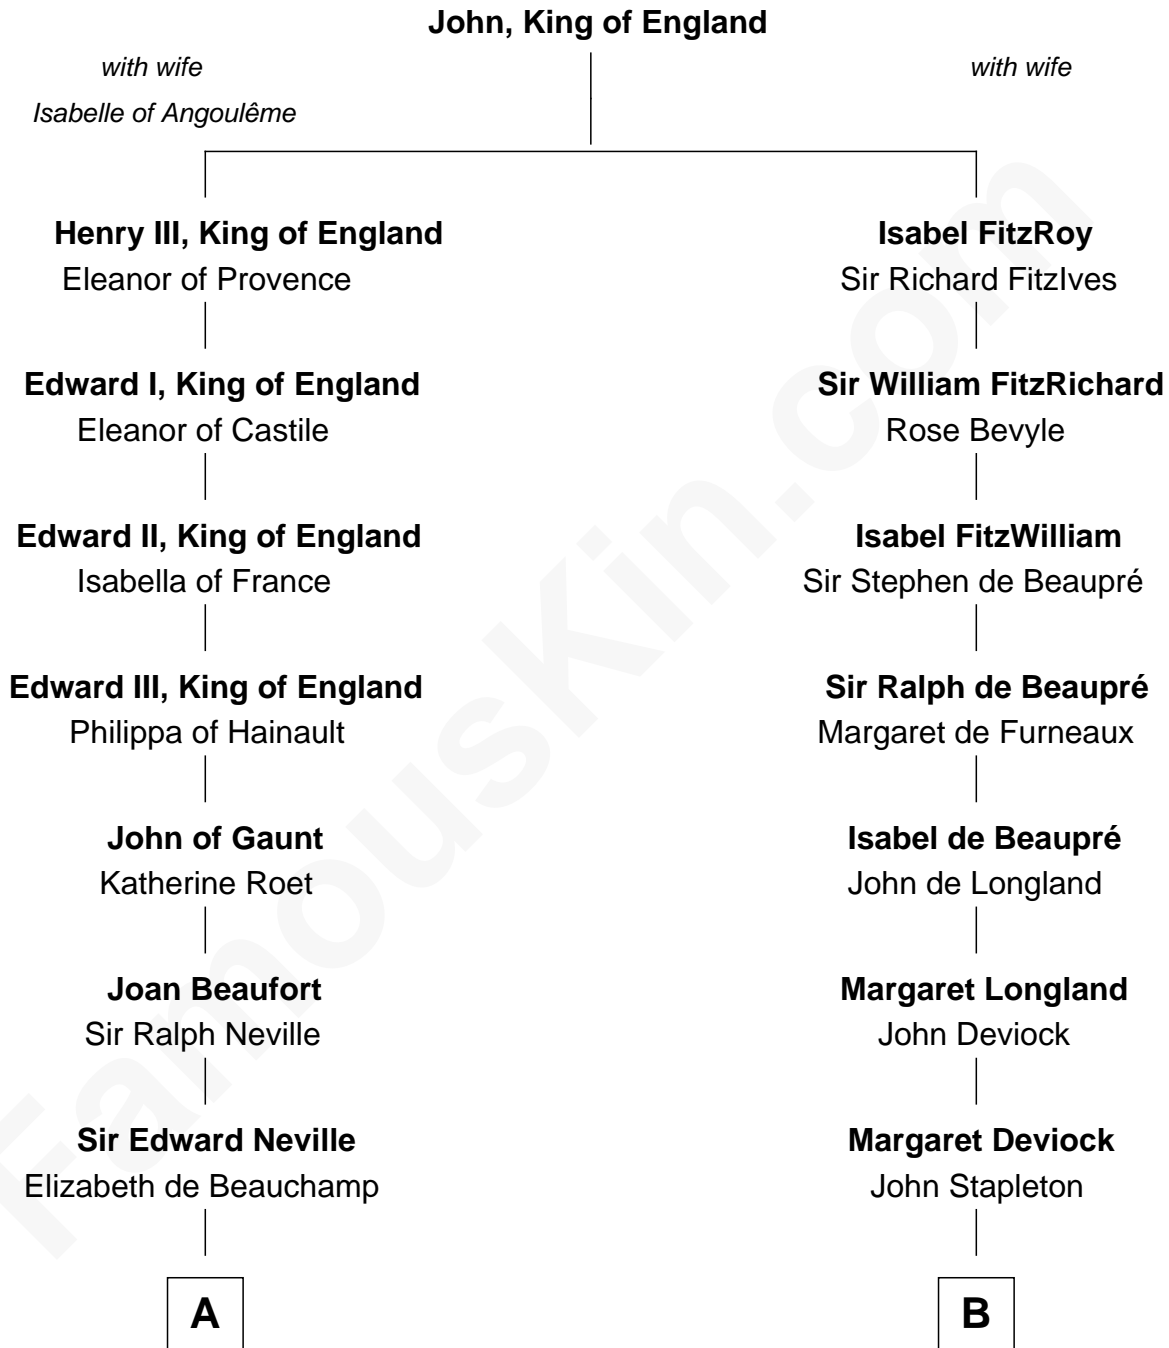

FamousKin.com Relationship Chart of

Harry F. Byrd

50th Governor of Virginia

19th cousin 2 times removed of

Abraham Baldwin

Signer of the U.S. Constitution

C

Thomas Taylor Byrd

Mary Armistead

Richard Evelyn Byrd

Anne Harrison

Col. William Byrd

Jane Meriwether Rivers

Richard Evelyn Byrd

Eleanor Bolling Flood

Harry F. Byrd

50th Governor of Virginia

D

Timothy Baldwin

Bathsheba Stone

Michael Baldwin

Lucy Dudley

Abraham Baldwin

Signer of the U.S. Constitution