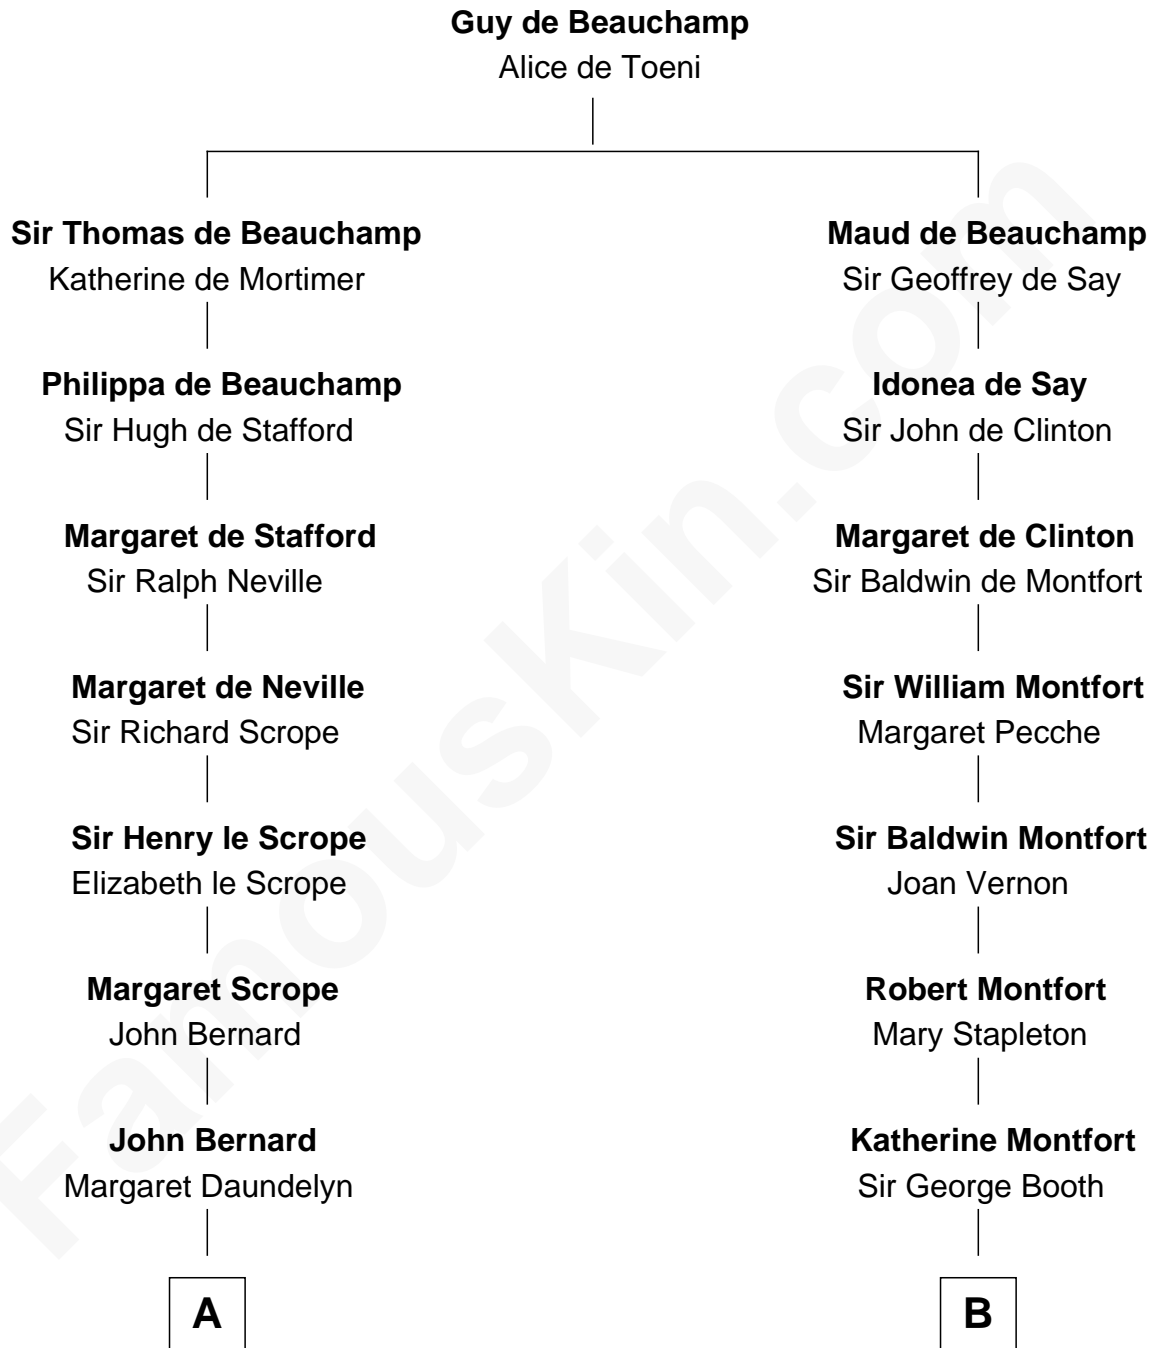

FamousKin.com Relationship Chart of

Harry F. Byrd

50th Governor of Virginia

16th cousin 2 times removed of

Abraham Baldwin

Signer of the U.S. Constitution

A

John Bernard
Cecily Muscote

Francis Bernard
Alice Hazlewood

Elizabeth Bernard
Thomas Harrison

Probable

Benjamin Harrison
Mary - - - - -

Benjamin Harrison
Hannah Churchill

Nathaniel Harrison
Mary Cary

Nathaniel Harrison
Mary Digges

Benjamin Harrison
Evelyn Taylor Byrd