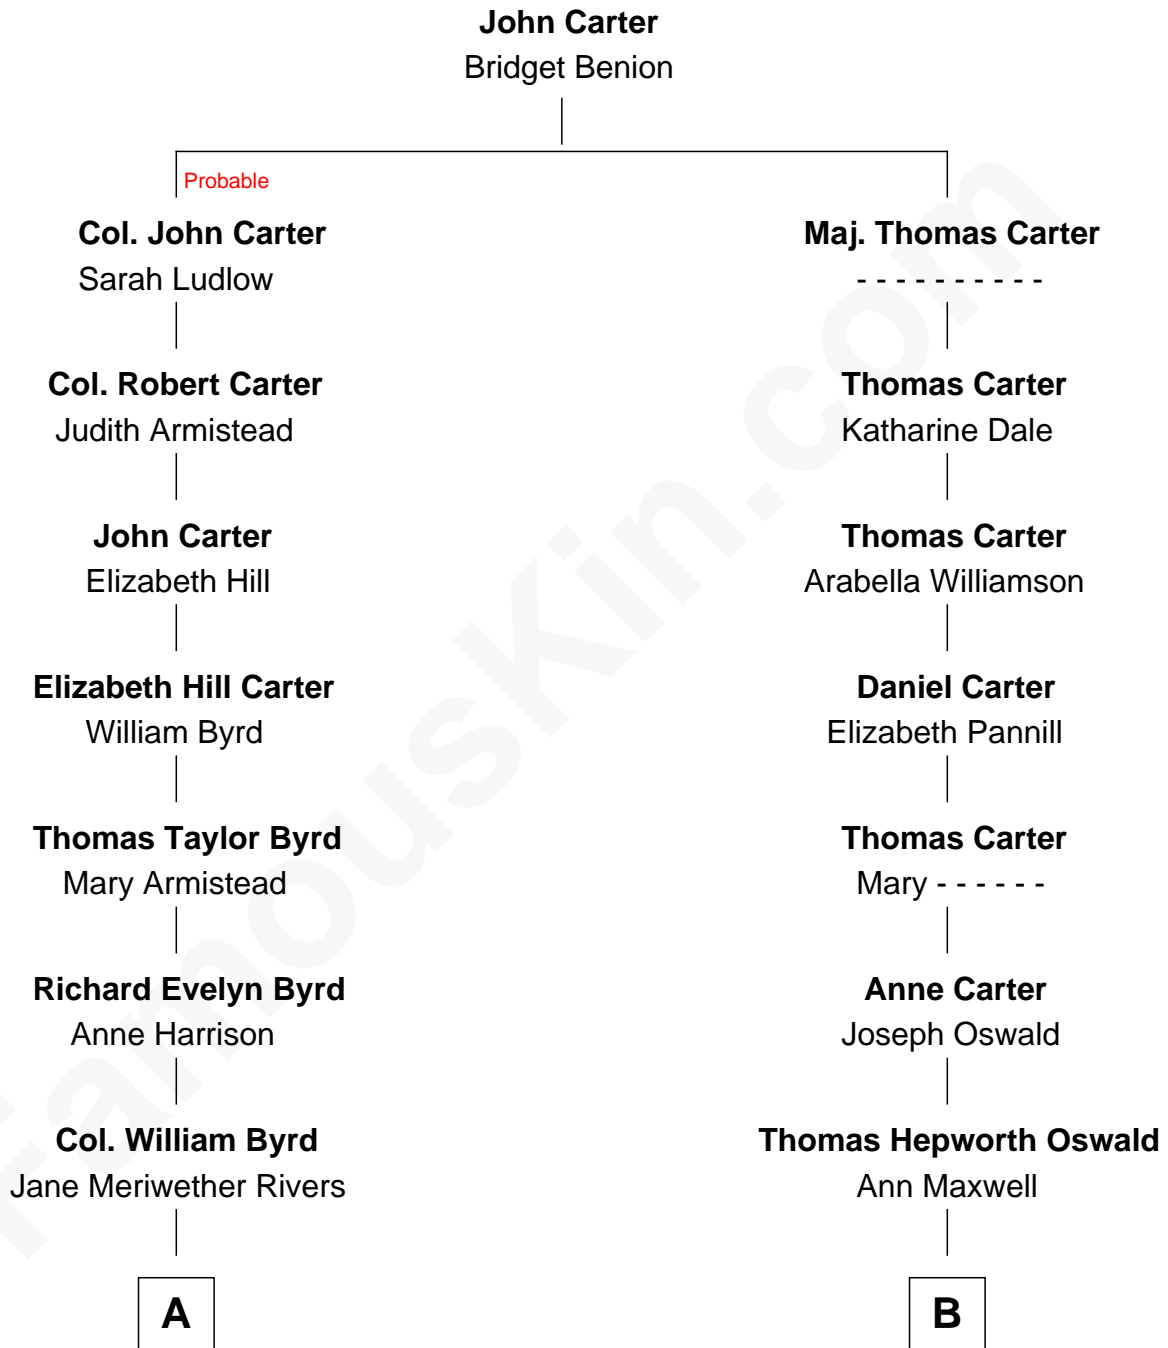

# FamousKin.com Relationship Chart of

**Harry F. Byrd**

*50th Governor of Virginia*

8th cousin 2 times removed of

**Lee Harvey Oswald**

*Accused Assassin of President John F. Kennedy*

**A**

**Richard Evelyn Byrd**  
Eleanor Bolling Flood

**Harry F. Byrd**  
*50th Governor of Virginia*

**B**

**Thomas Hepworth Oswald**  
Lucy Hannah

**William Oswald**  
Mary Harvey

**Robert Edward Lee Oswald**  
Marguerite Frances Claverie

**Lee Harvey Oswald**  
*Accused Assassin of J.F.K.*

FamousKin.com