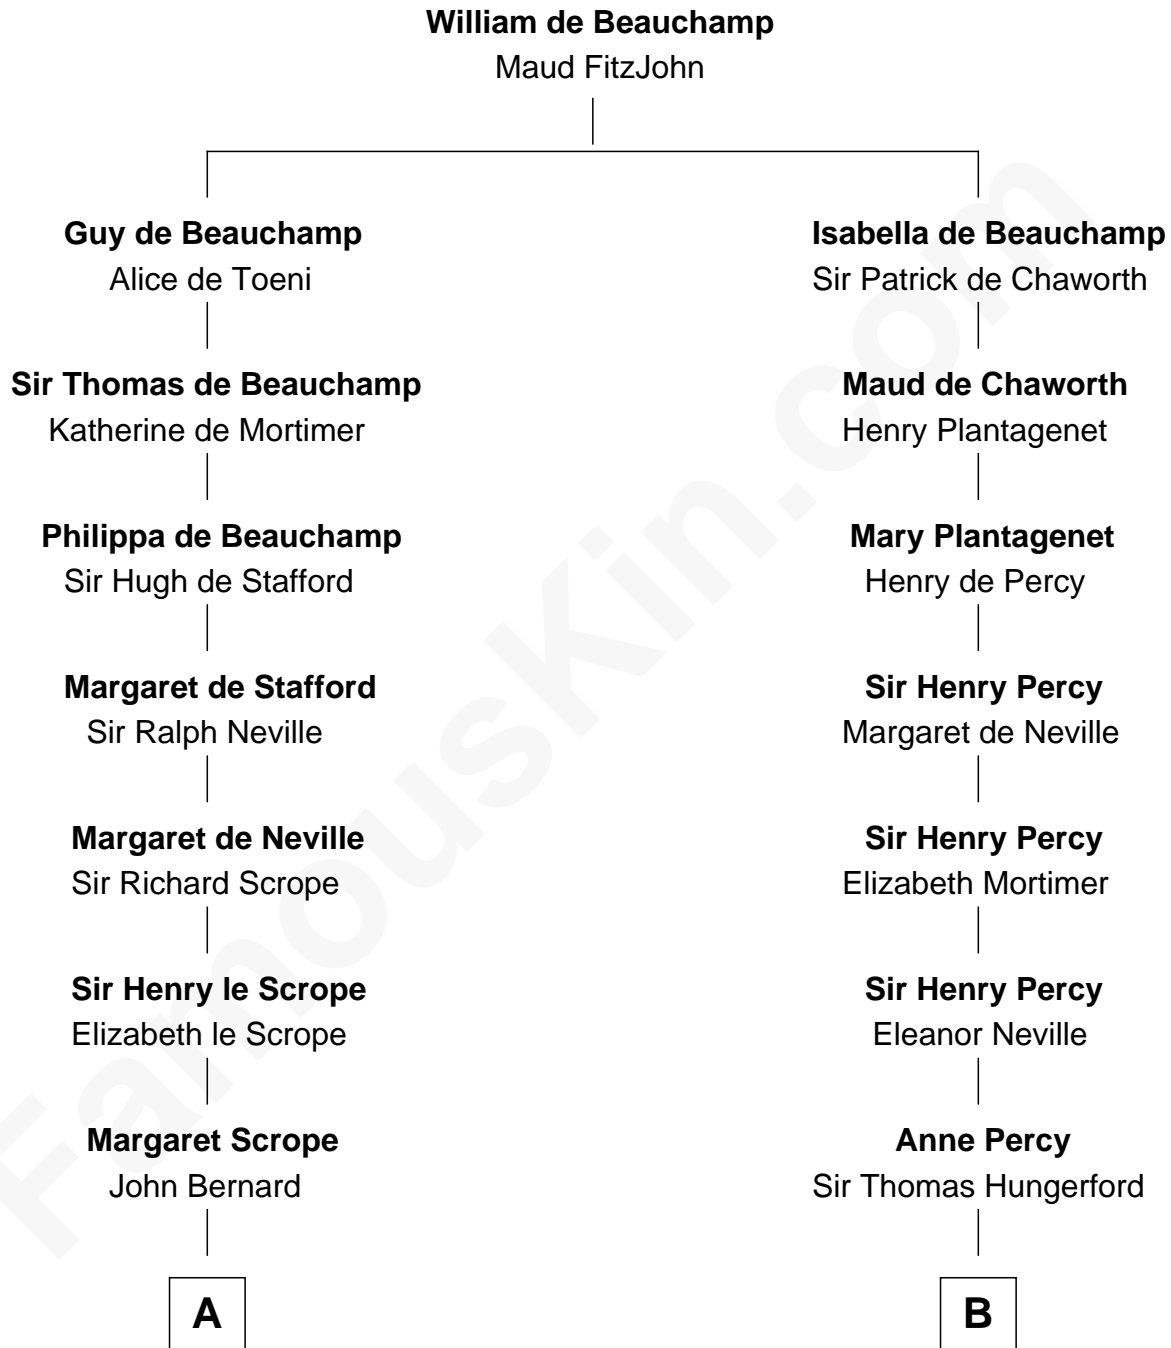

# FamousKin.com Relationship Chart of

**Harry F. Byrd**

*50th Governor of Virginia*

19th cousin of

**Lewis Carroll**

*Author of Alice in Wonderland*

**C**

**Col. William Byrd**  
Jane Meriwether Rivers

**Richard Evelyn Byrd**  
Eleanor Bolling Flood

**Harry F. Byrd**  
*50th Governor of Virginia*

**D**

**Charles Lutwidge**  
Elizabeth Anne Dodgson

**Frances Jane Lutwidge**  
Rev. Charles Dodgson

**Lewis Carroll**  
*Author of Alice in Wonderland*