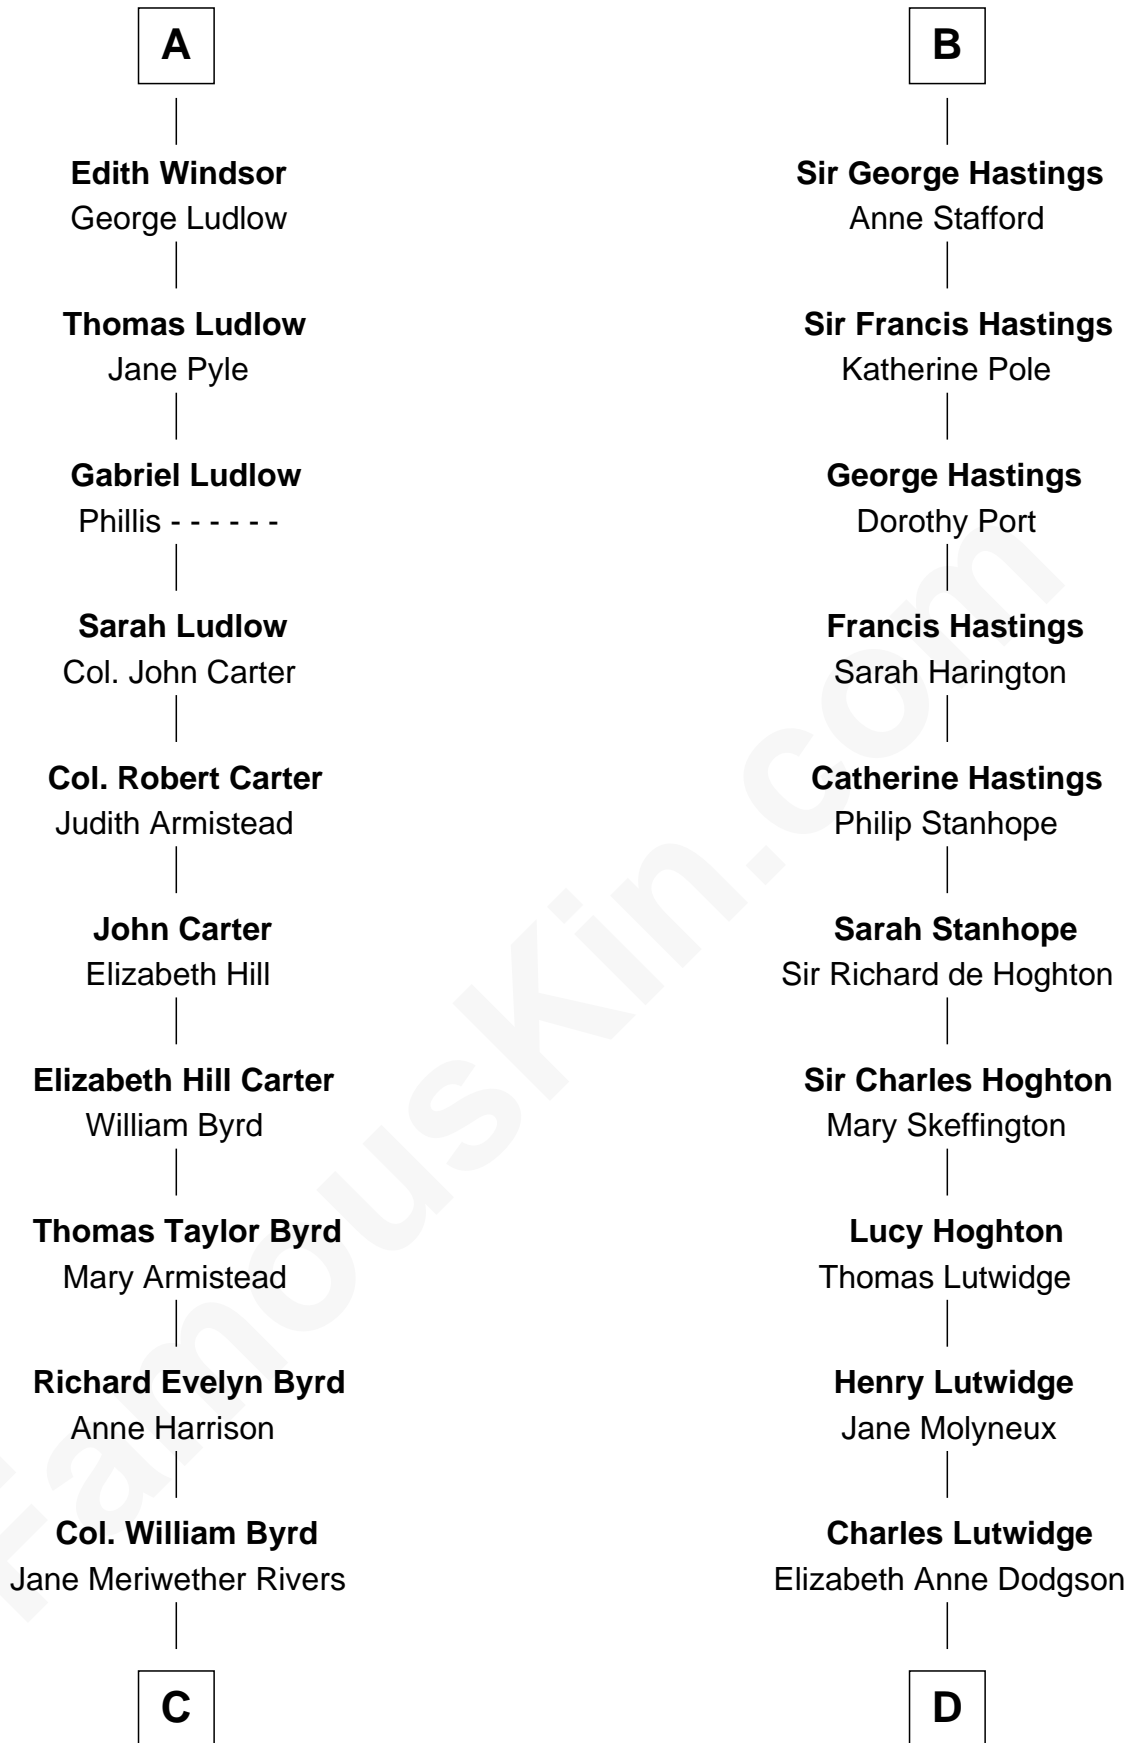

# FamousKin.com Relationship Chart of

**Harry F. Byrd**

*50th Governor of Virginia*

18th cousin of

**Lewis Carroll**

*Author of Alice in Wonderland*

**Sir Hugh de Courtenay**

Agnes de St. John

**C**

**Richard Evelyn Byrd**  
Eleanor Bolling Flood

**Harry F. Byrd**  
*50th Governor of Virginia*

**D**

**Frances Jane Lutwidge**  
Rev. Charles Dodgson

**Lewis Carroll**  
*Author of Alice in Wonderland*