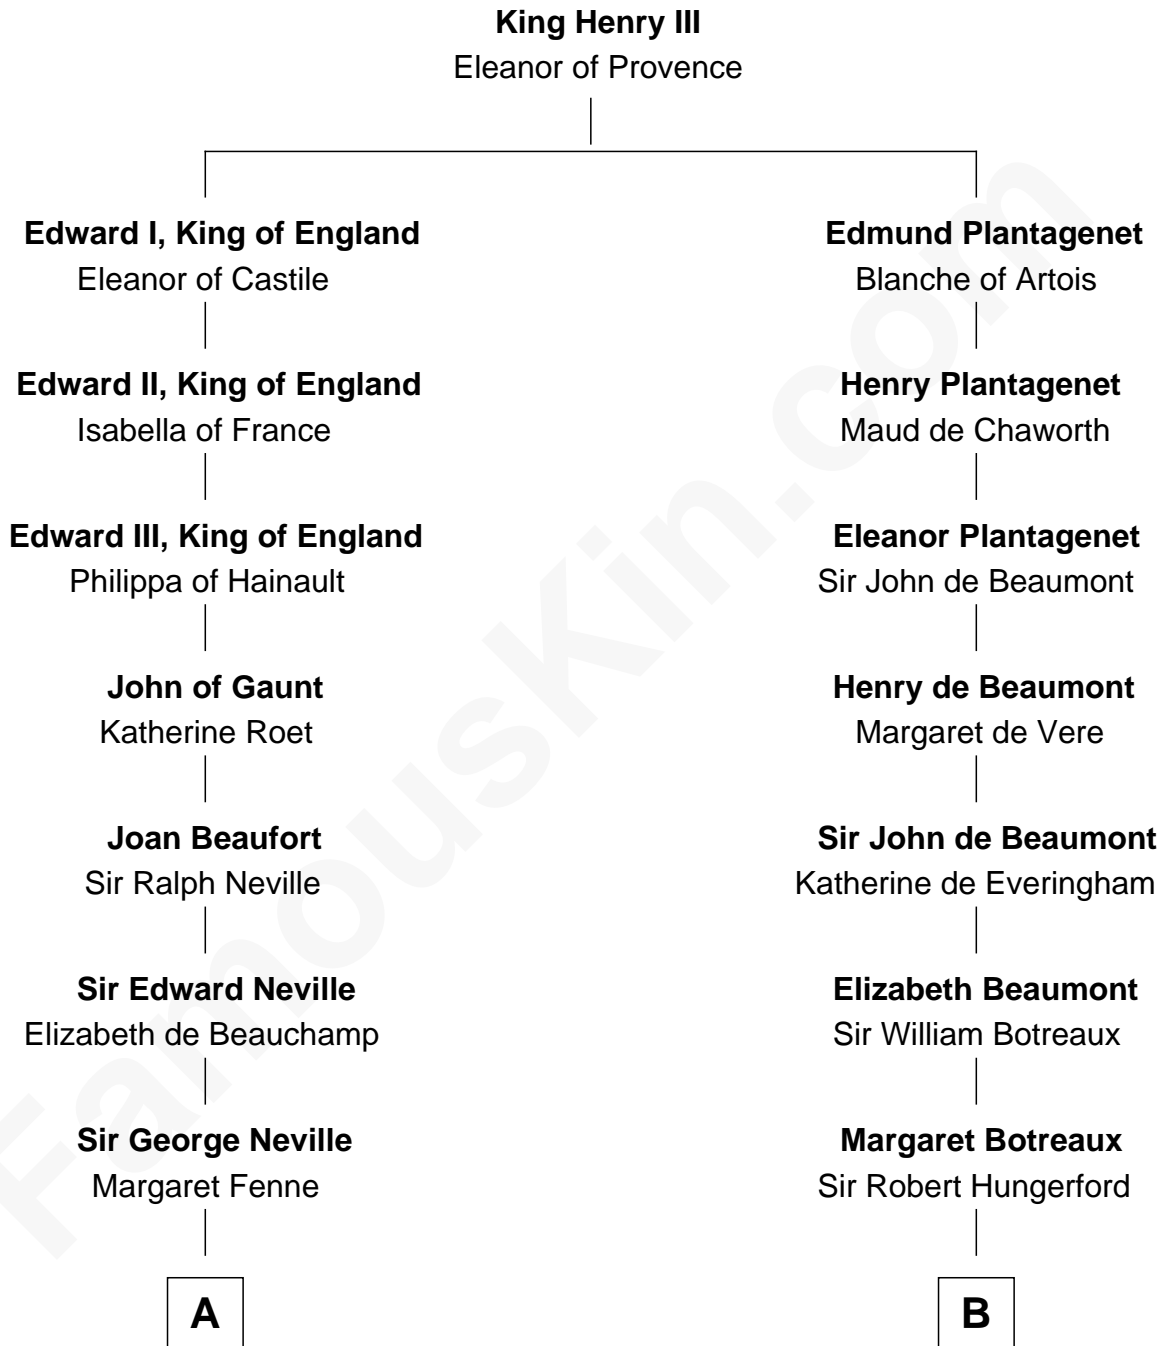

FamousKin.com Relationship Chart of

Harry F. Byrd

50th Governor of Virginia

20th cousin of

Guillermo Billinghurst

31st President of Peru

C

Richard Evelyn Byrd

Anne Harrison

Col. William Byrd

Jane Meriwether Rivers

Richard Evelyn Byrd

Eleanor Bolling Flood

Harry F. Byrd

50th Governor of Virginia

D