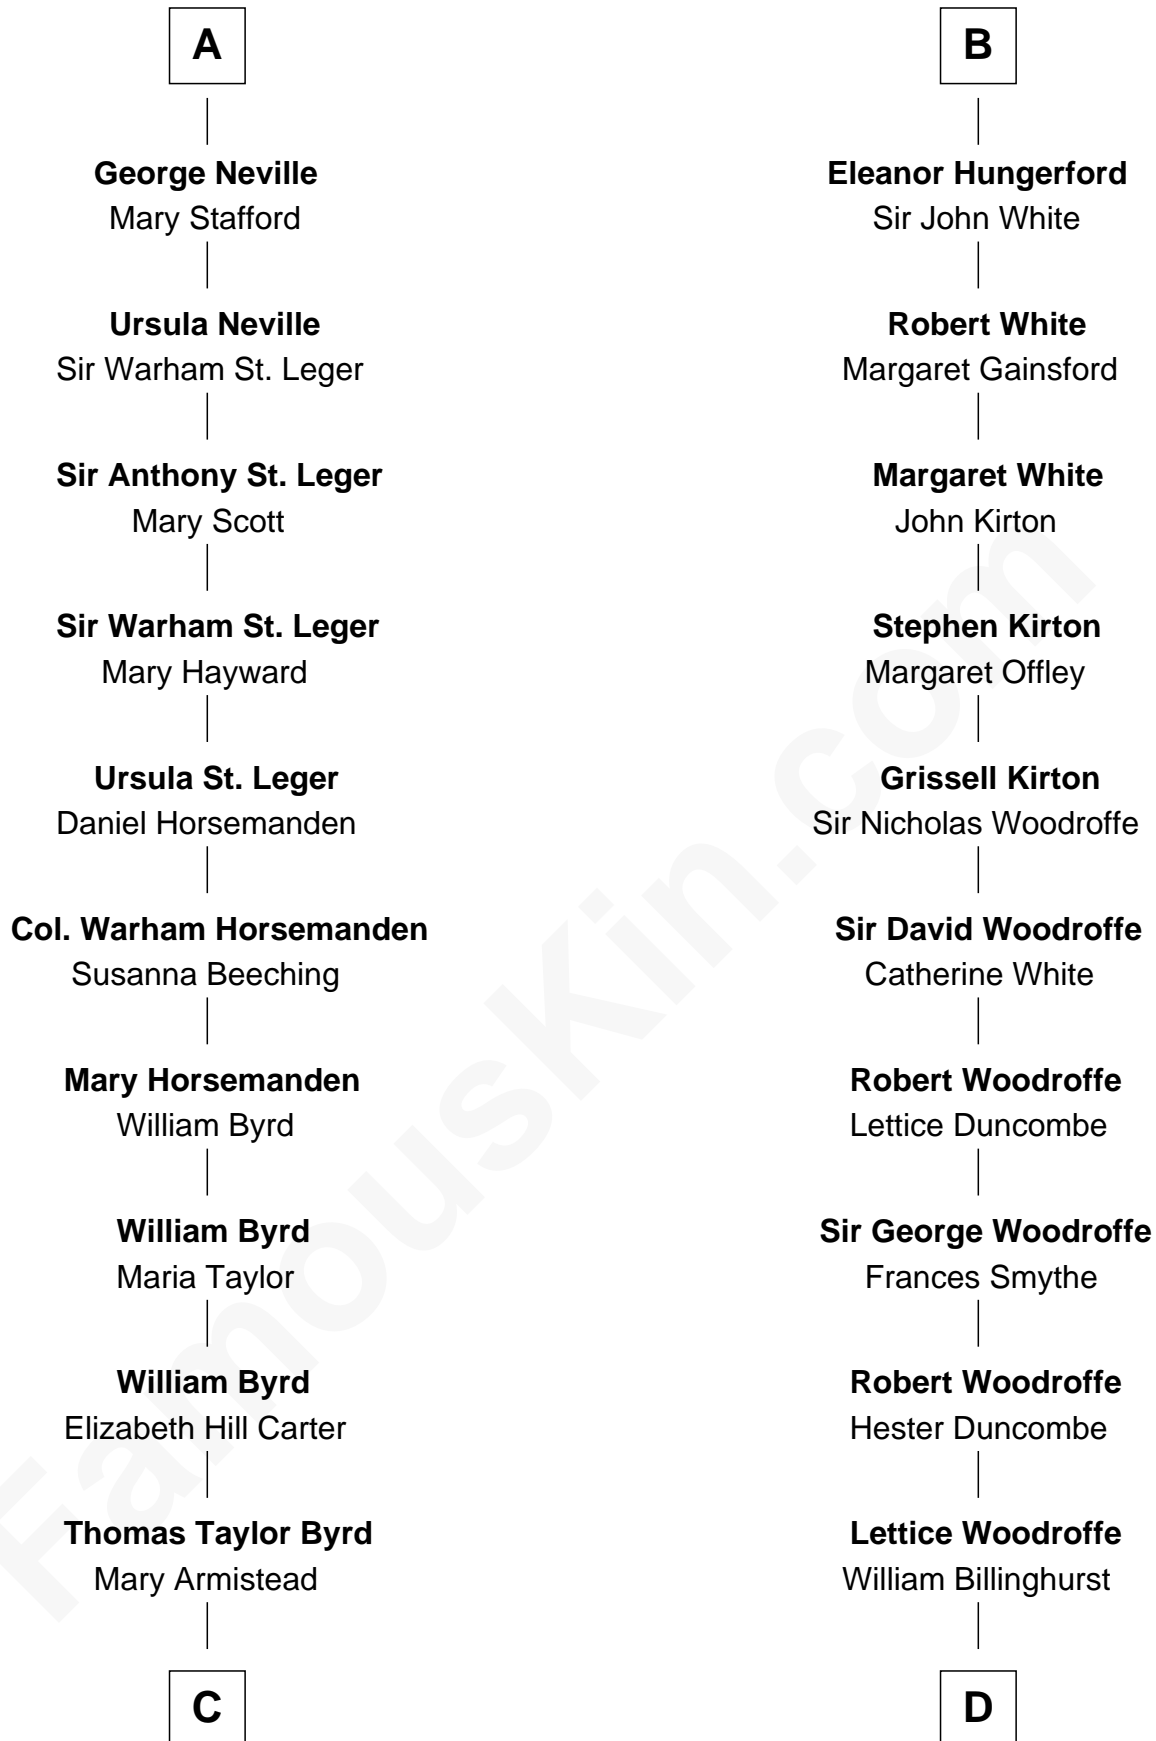

FamousKin.com Relationship Chart of

Harry F. Byrd

50th Governor of Virginia

20th cousin of

Guillermo Billinghurst

31st President of Peru

C

Richard Evelyn Byrd

Anne Harrison

Col. William Byrd

Jane Meriwether Rivers

Richard Evelyn Byrd

Eleanor Bolling Flood

Harry F. Byrd

50th Governor of Virginia

D