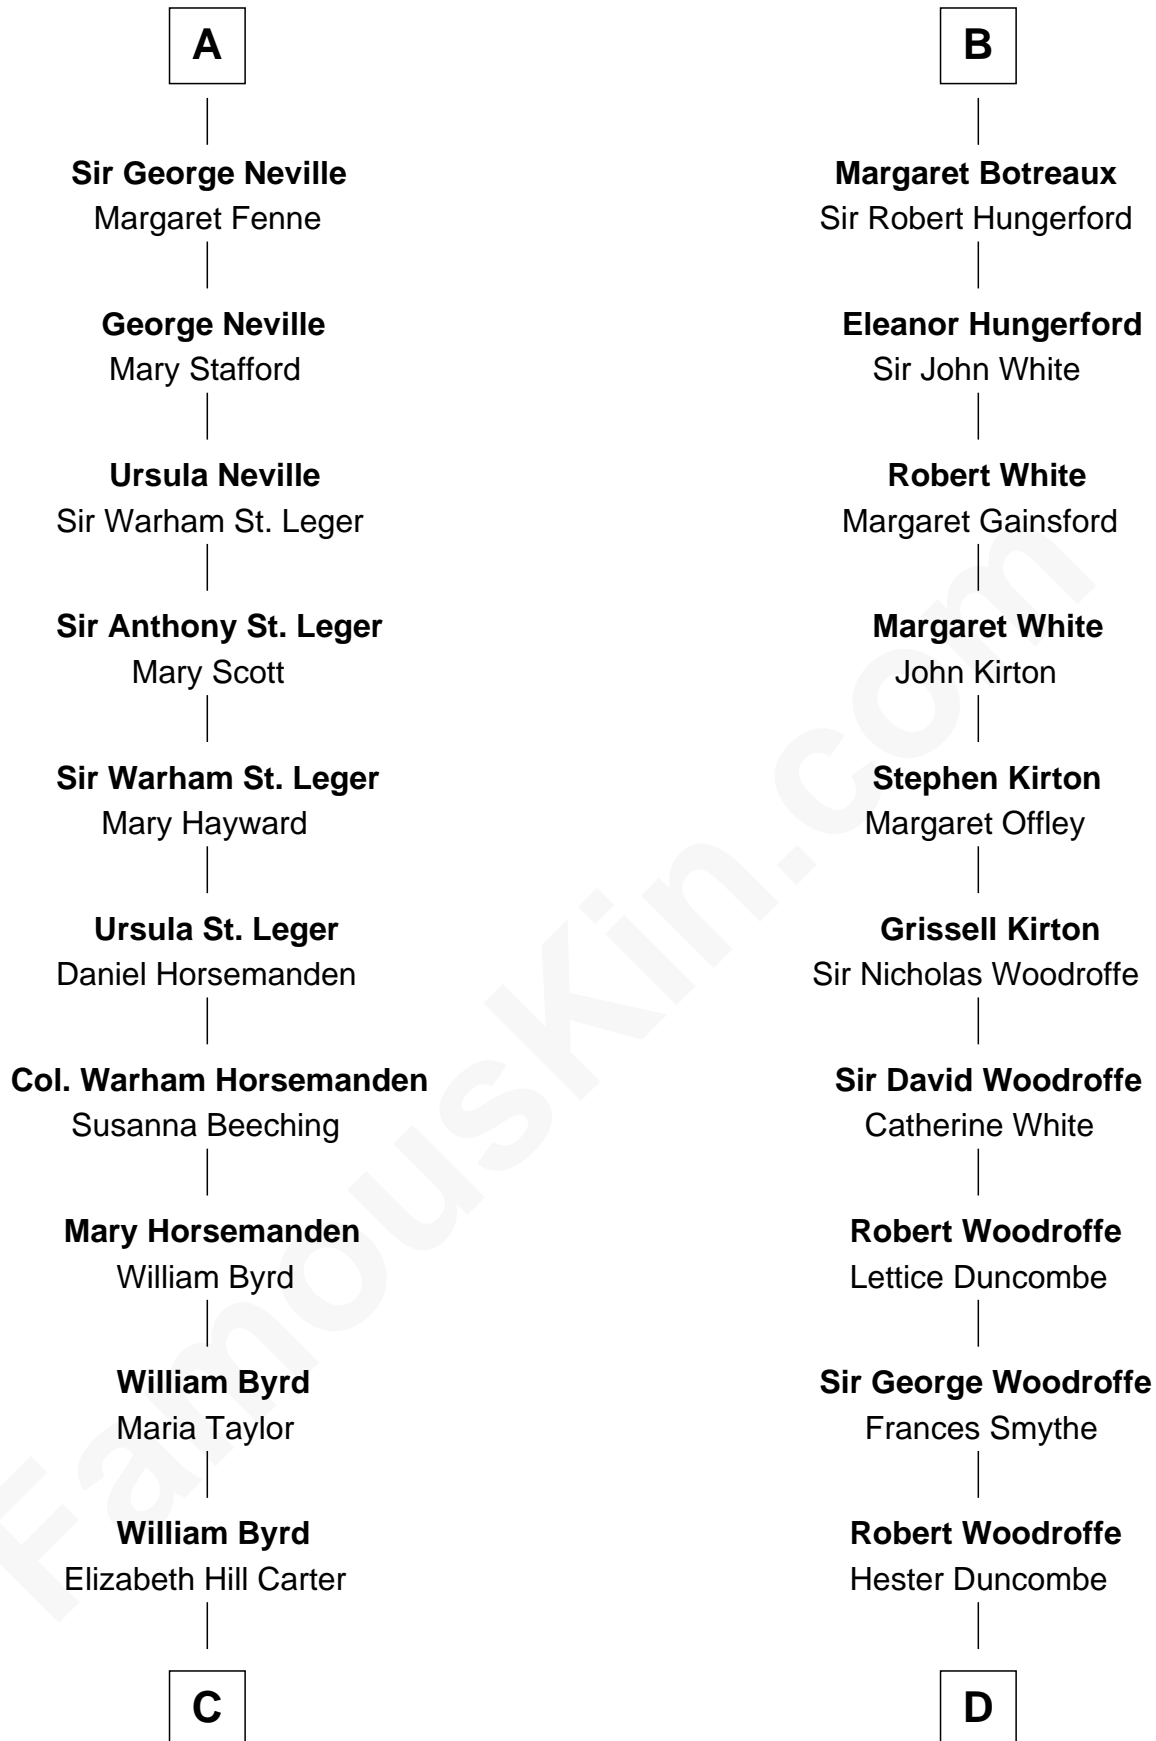

FamousKin.com Relationship Chart of

Harry F. Byrd

50th Governor of Virginia

21st cousin of

Guillermo Billinghurst

31st President of Peru

Sir Roger de Quincy

Helen of Galloway

C

Thomas Taylor Byrd

Mary Armistead

Richard Evelyn Byrd

Anne Harrison

Col. William Byrd

Jane Meriwether Rivers

Richard Evelyn Byrd