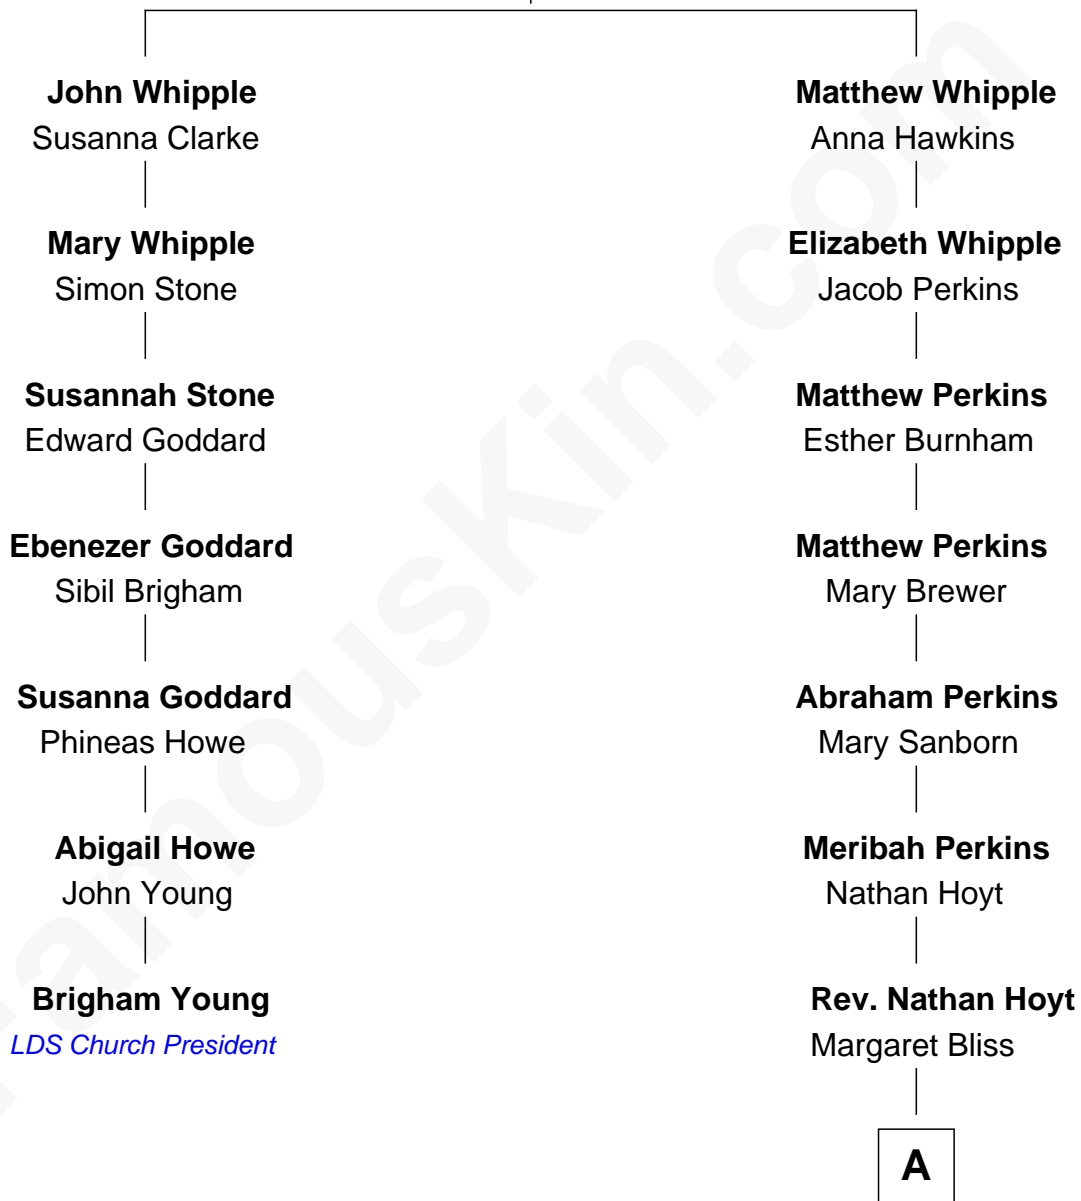

## Relationship Chart of Brigham Young

*2nd President of the Mormon Church*

6th cousin 2 times removed of

**Ellen Louise (Axson) Wilson**

*First Lady of President Woodrow Wilson*

**Matthew Whipple**

Joan - - - - -

A

**Margaret Jane Hoyt**  
Rev. Samuel Edward Axson

**Ellen Louise (Axson) Wilson**  
*First Lady of Woodrow Wilson*

FamousKin.com