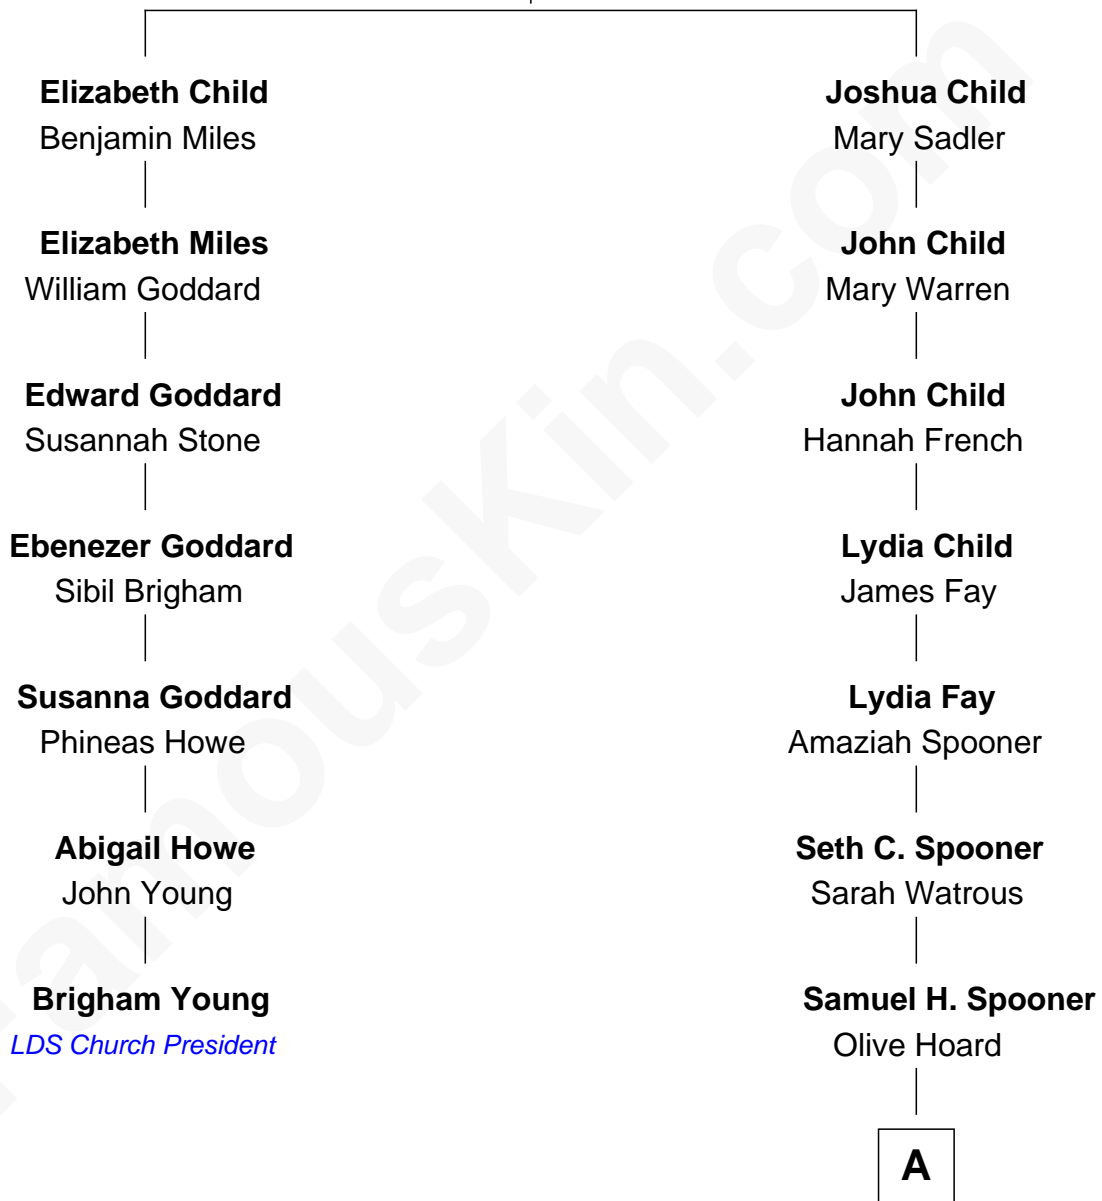

FamousKin.com

Relationship Chart of

Brigham Young

2nd President of the Mormon Church

6th cousin 5 times removed of

Paul Walker

TV and Movie Actor

Wolston Child

Ellen Empson

A

|
William H. Spooner
Annie Woodruff Smith

|
Betsey Idell Spooner
Elmer John Oefinger

|
June Vivian Oefinger
Paul William Walker

|
Paul W. Walker
Cheryl Ann Crabtree

|
Paul Walker
TV and Movie Actor