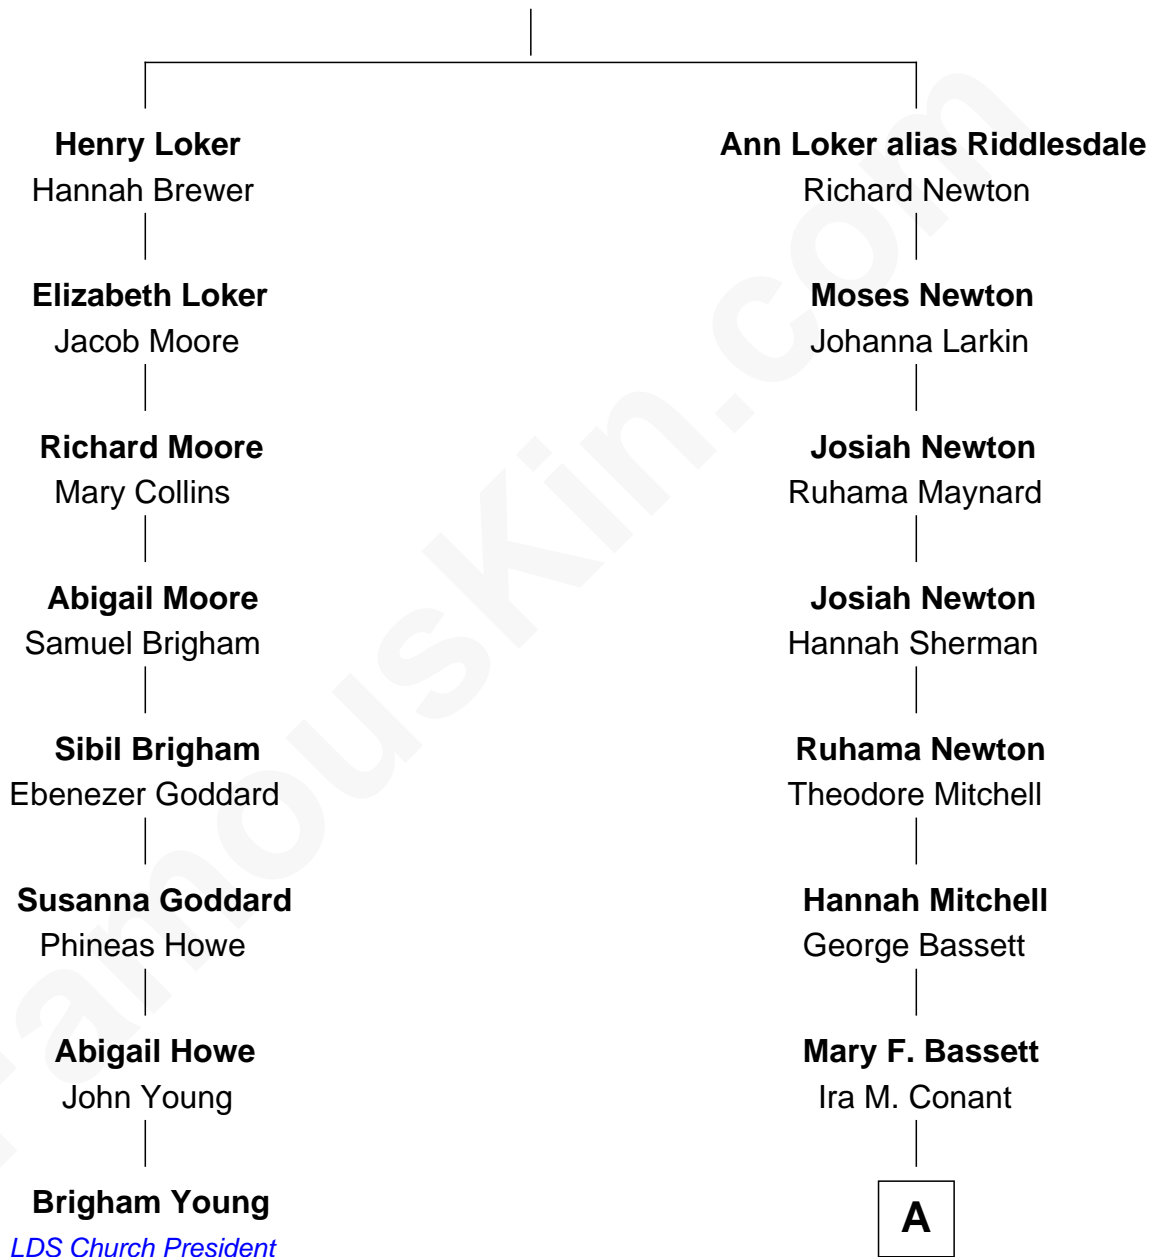

FamousKin.com

Relationship Chart of

Brigham Young

2nd President of the Mormon Church

7th cousin 4 times removed of

Nat Faxon

Actor, Comedian, Director and Screenwriter

Henry Loker alias Riddlesdale

Elizabeth - - - - -

A

Herbert Ira Conant

Alleda B. Pierce

Marie Bassett Conant

Dr. Nathaniel Wales Faxon

William Otis Faxon

Frances Mary Parker

Dr. David Parker Faxon

Monica Andrea Kersten

Nat Faxon

Actor, Comedian, Director and Screenwriter