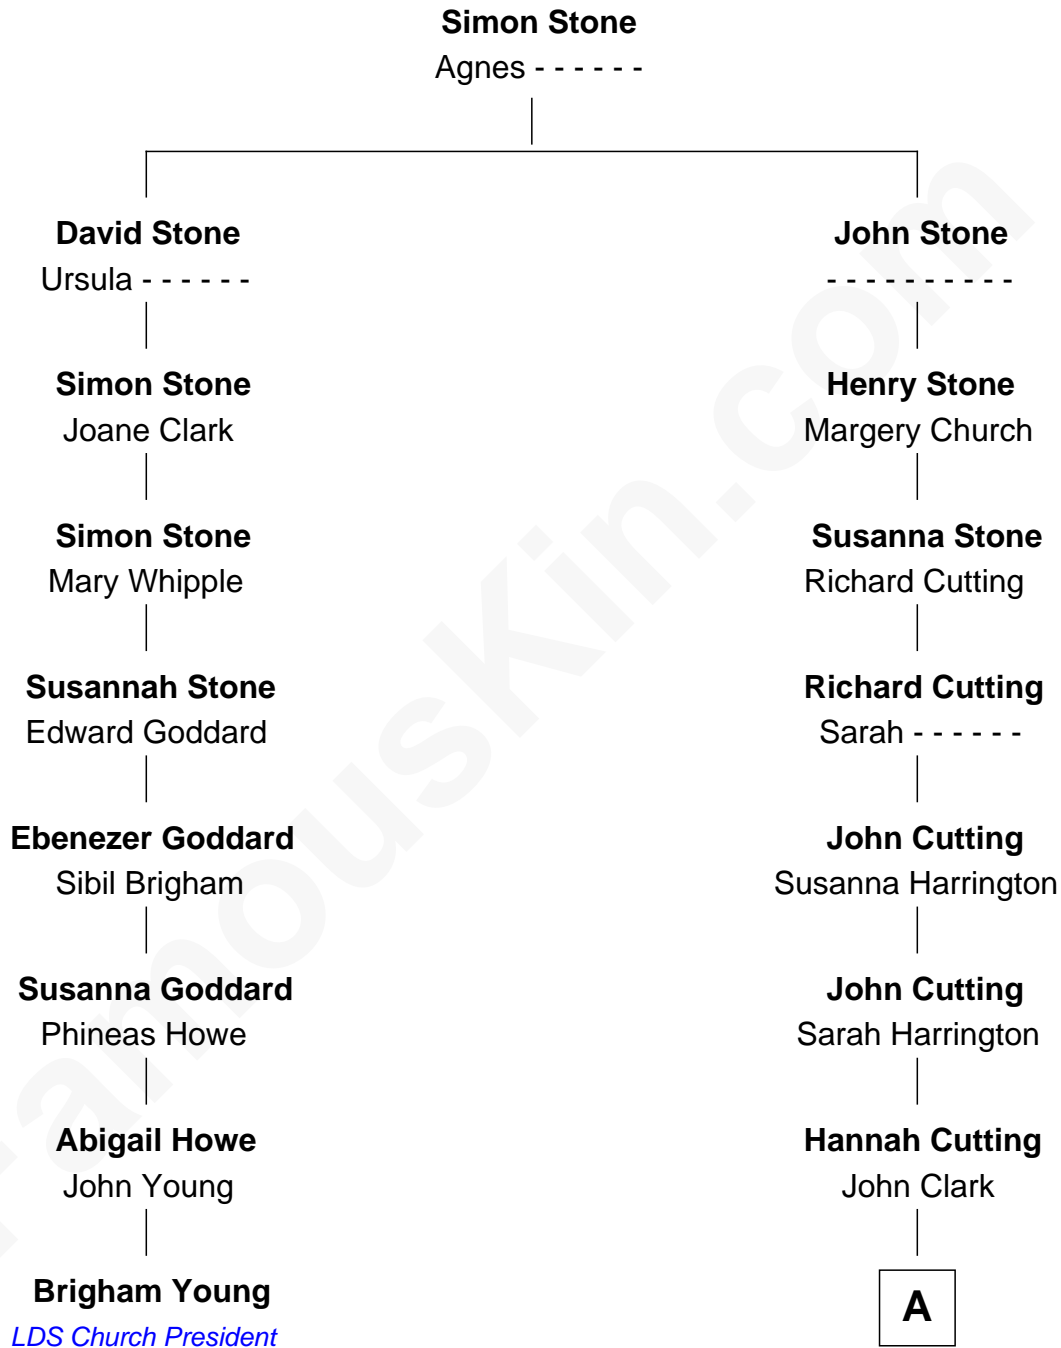

FamousKin.com

Relationship Chart of Brigham Young

2nd President of the Mormon Church

7th cousin 2 times removed of

Alpheus Felch

5th Governor of Michigan

A

—
Lydia Clark
Abijah Felch

—
Daniel Felch
Sarah Piper

—
Alpheus Felch
5th Governor of Michigan

FamousKin.com