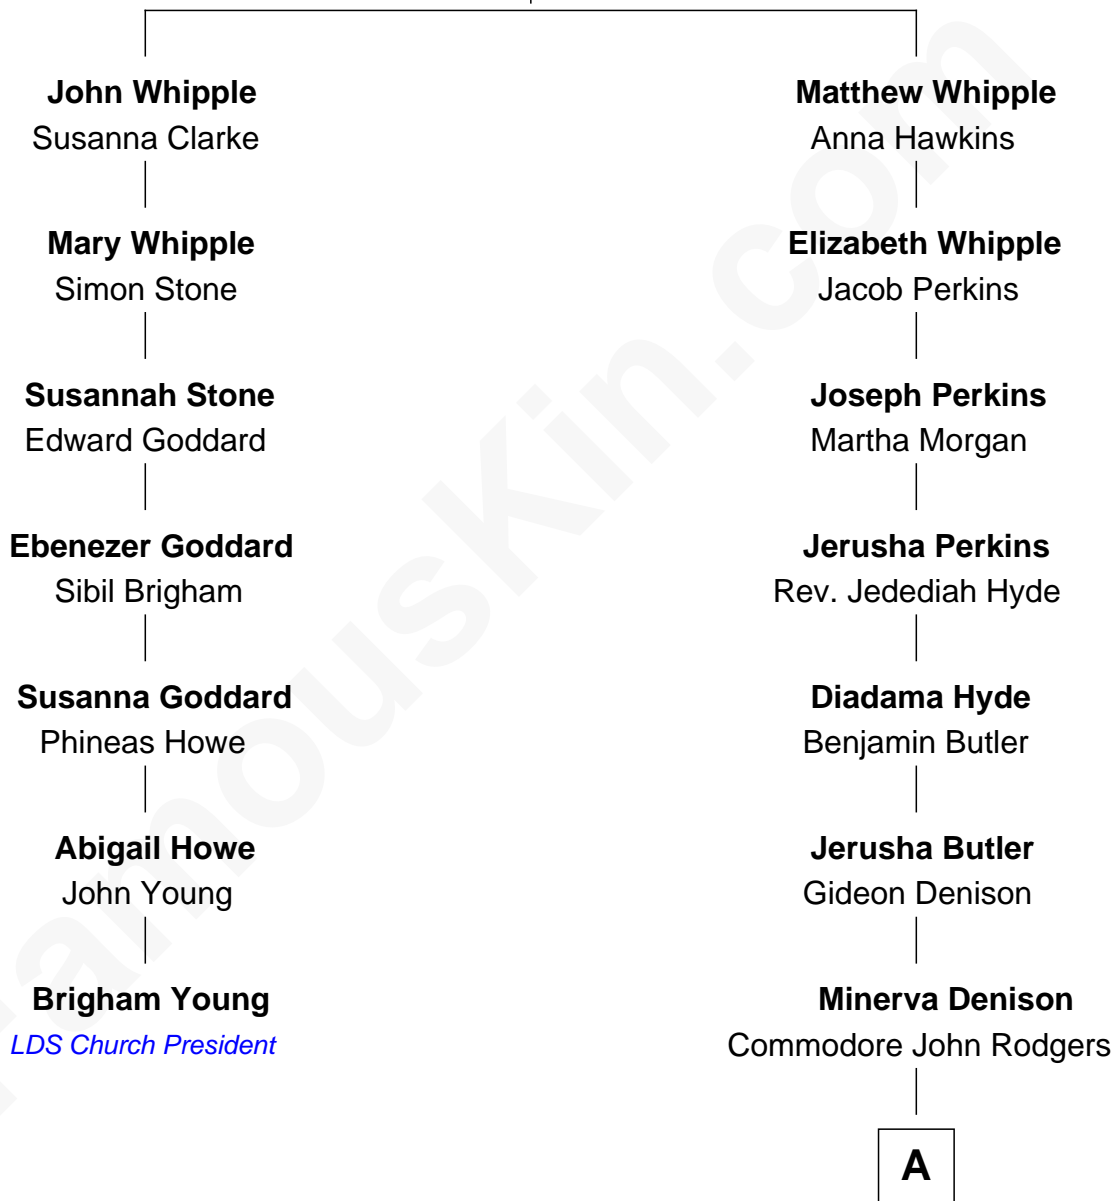

FamousKin.com

Relationship Chart of

Brigham Young

2nd President of the Mormon Church

6th cousin 6 times removed of

Parker Stevenson

TV and Movie Actor

Matthew Whipple

Joan - - - - -

A

—
Louisa Rodgers

Maj. Gen. Montgomery Cunningham Meigs

—
Mary Montgomery Meigs

Col. Joseph Hancock Taylor

—
Evelyn Taylor

Eli Kirk Price