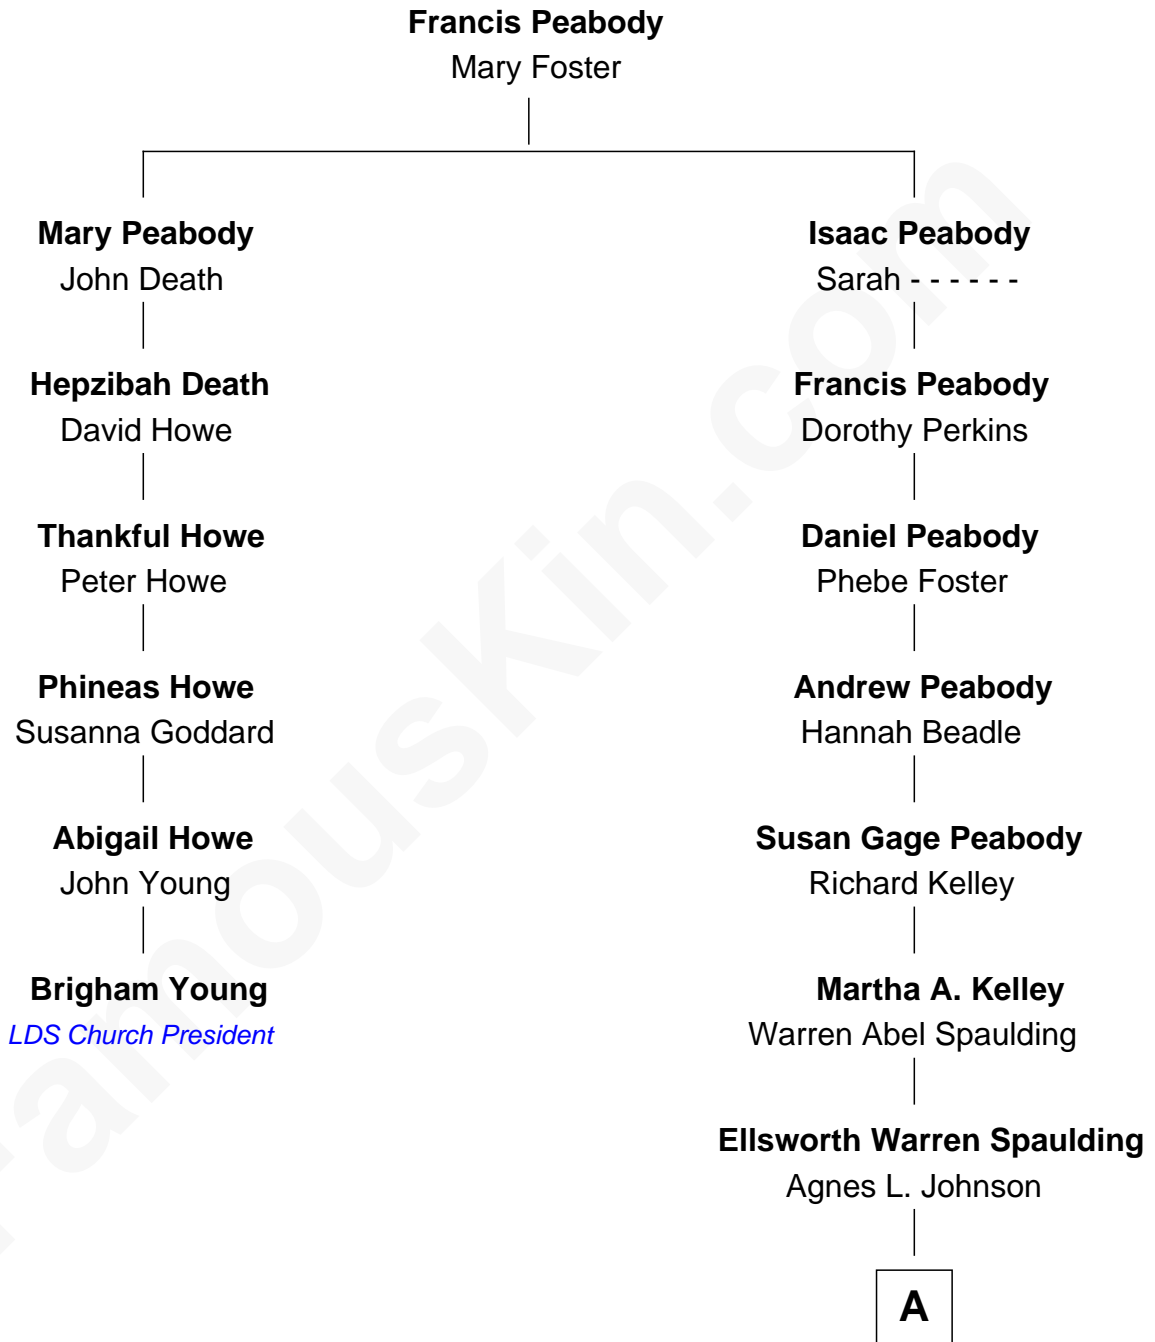

# FamousKin.com

## Relationship Chart of Brigham Young

2nd President of the Mormon Church

5th cousin 5 times removed of

**Halle Berry**

TV and Movie Actress

**A**

—  
**Bessie C. Spaulding**  
Eugene Allen Hawkins

—  
**Earl Ellsworth Hawkins**  
Nellie Dicken

—  
**Judith Ann Hawkins**  
Jerome Jesse Berry

—  
**Halle Berry**  
*TV and Movie Actress*

FamousKin.com