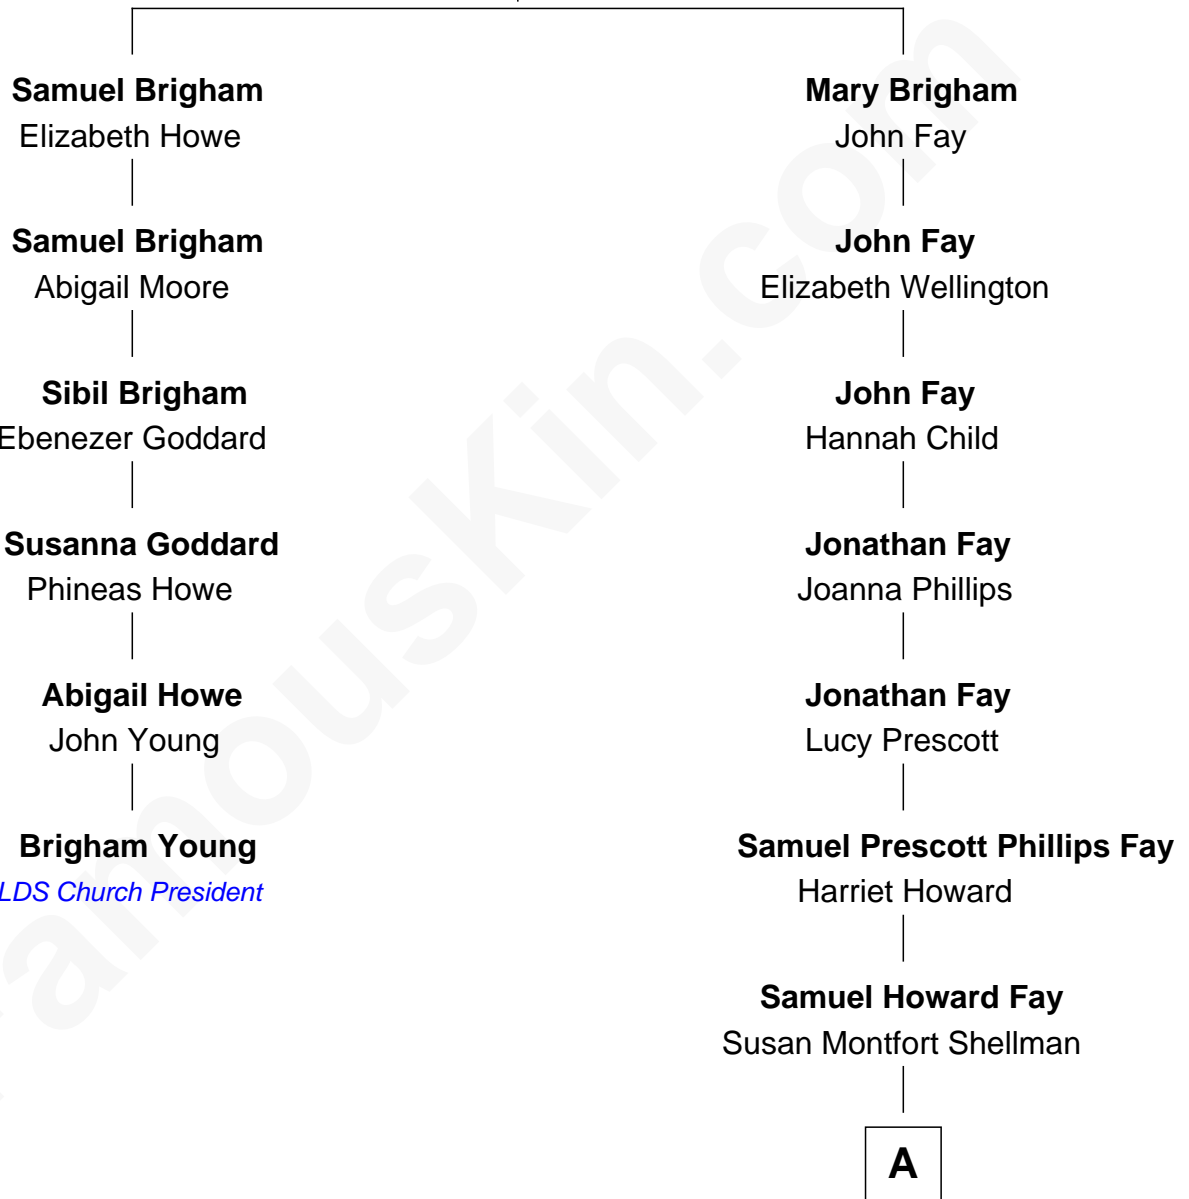

FamousKin.com

Relationship Chart of Brigham Young

2nd President of the Mormon Church

5th cousin 6 times removed of

George W. Bush
43rd U.S. President

Thomas Brigham
Mercy - - - - -

A

Harriet Eleanor Fay
Rev. James Smith Bush

Samuel Prescott Bush
Flora Sheldon

Prescott Sheldon Bush
Dorothy Wear Walker

George Herbert Walker Bush
Barbara Pierce

George W. Bush
43rd U.S. President

FamousKin.com