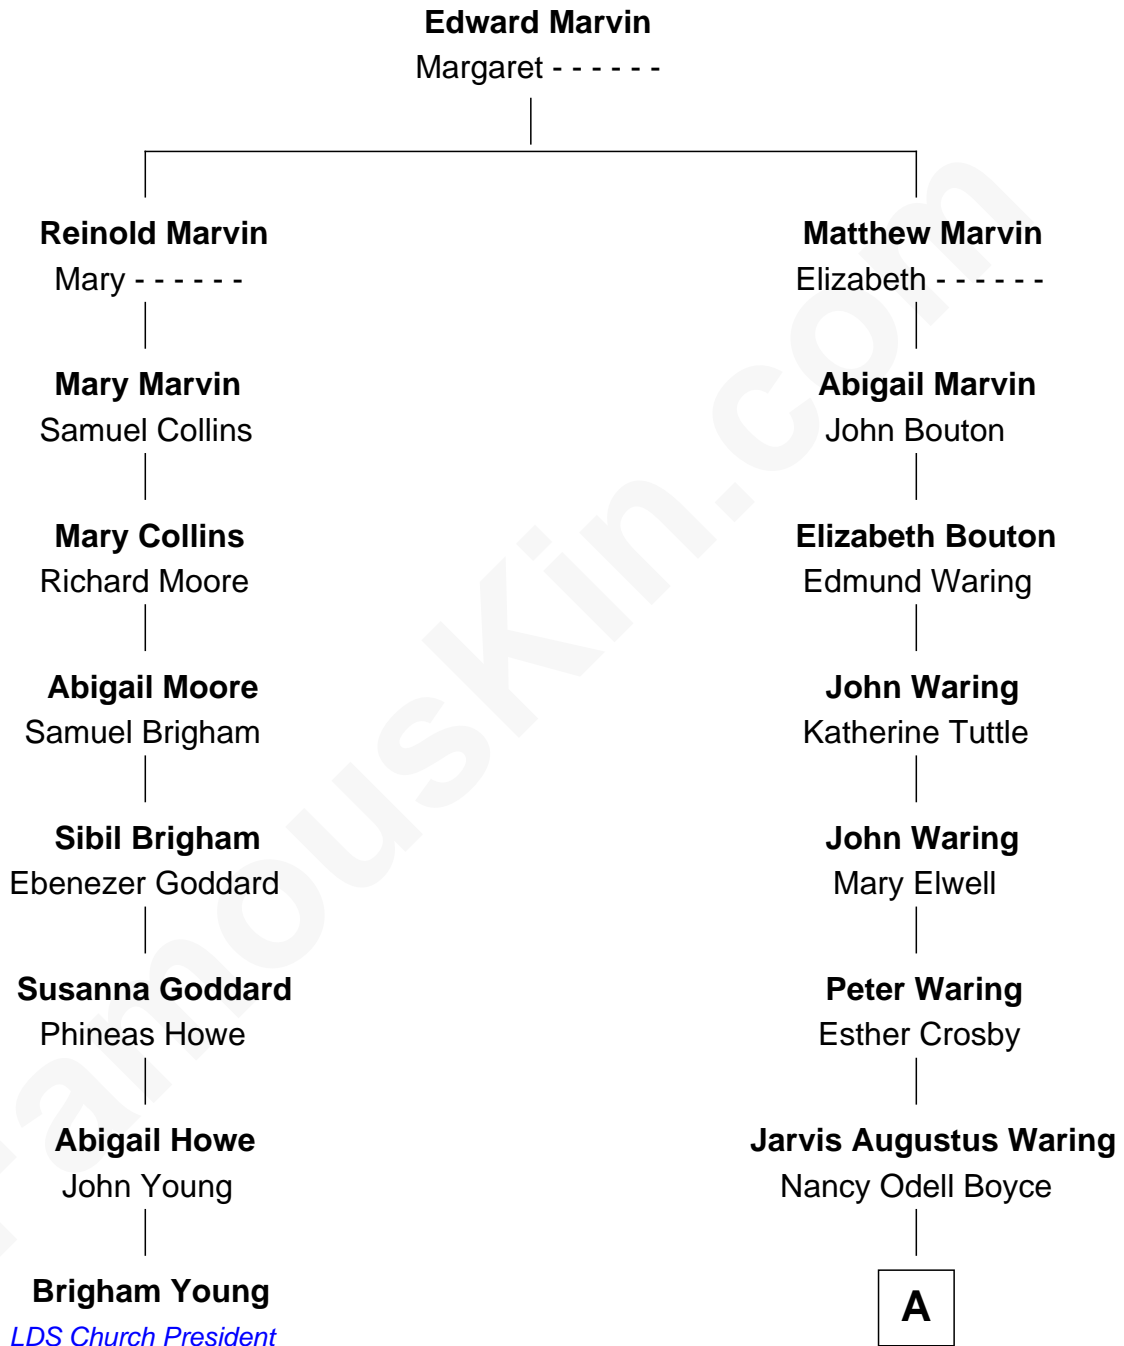

FamousKin.com

Relationship Chart of Brigham Young

2nd President of the Mormon Church

7th cousin 2 times removed of

Norman Rockwell

American Artist

A

—
Phebe Boyce Waring
John William Rockwell

—
Jarvis Waring Rockwell
Anne Mary Hill

—
Norman Rockwell
American Artist

FamousKin.com