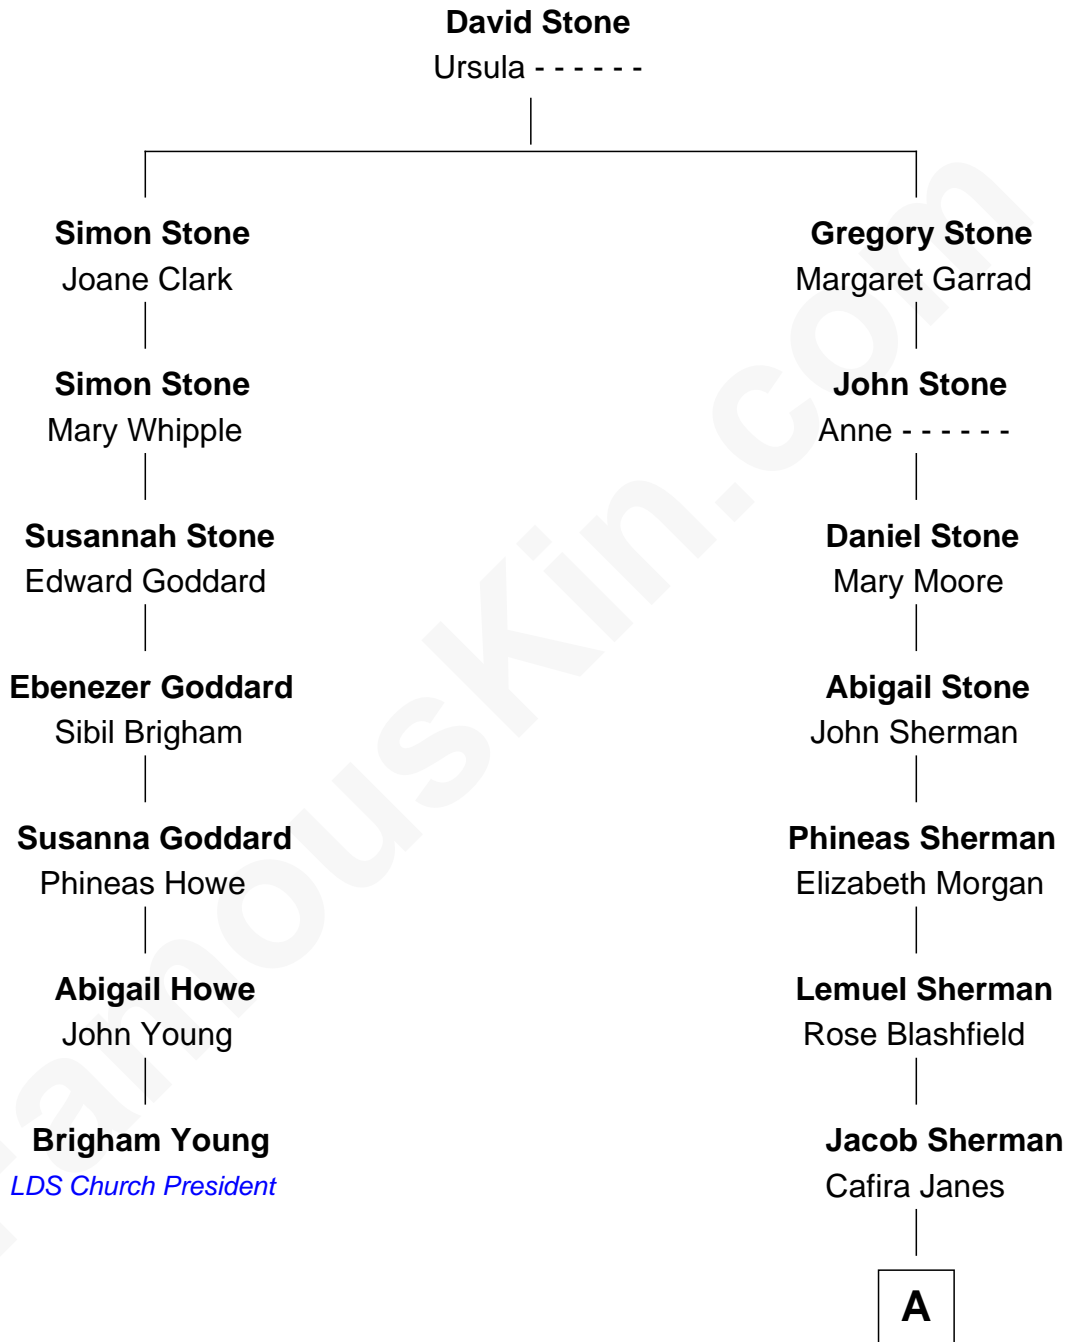

FamousKin.com

Relationship Chart of

Brigham Young

2nd President of the Mormon Church

6th cousin 4 times removed of

Norman Rockwell

American Artist

A

Orilla Janes Sherman
Samuel Darling Rockwell

John William Rockwell
Phebe Boyce Waring

Jarvis Waring Rockwell
Anne Mary Hill

Norman Rockwell
American Artist

FamousKin.com