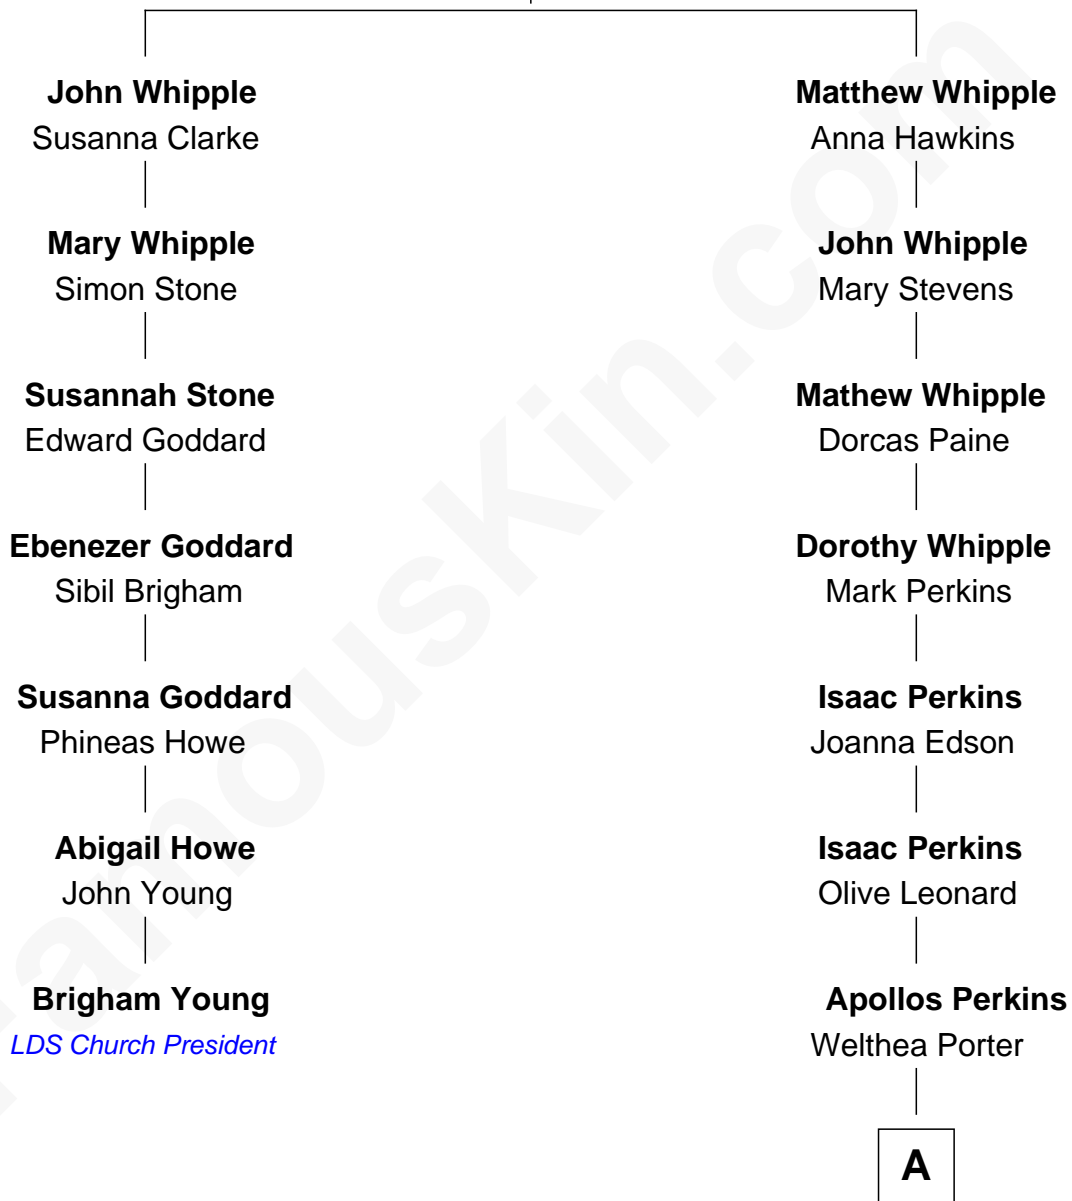

Matthew Whipple

Joan - - - - -