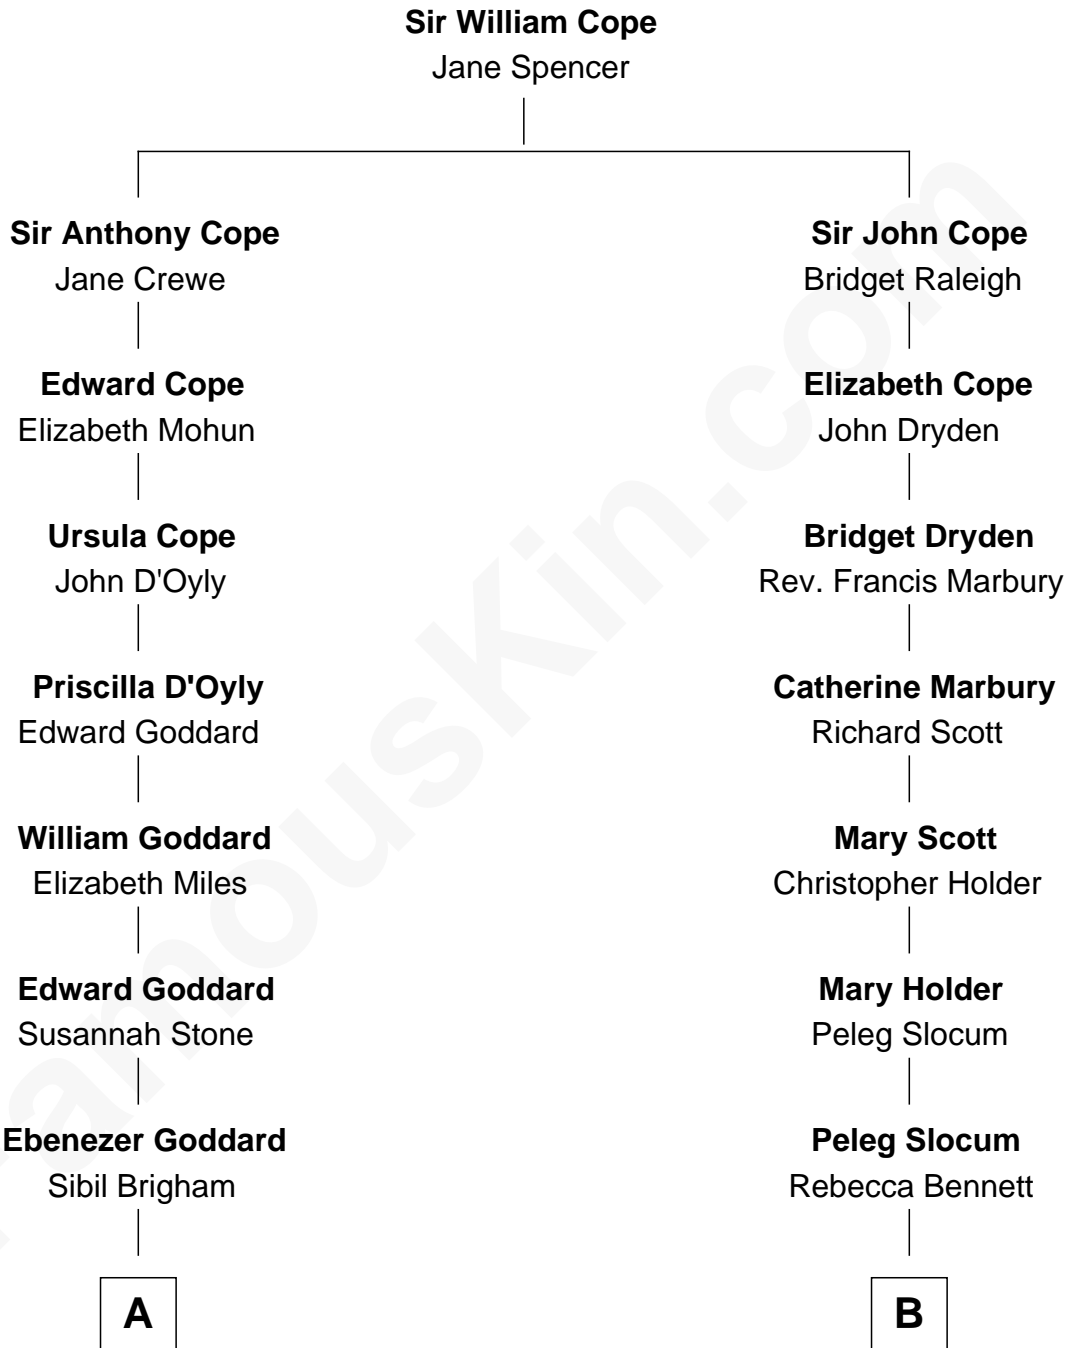

FamousKin.com

Relationship Chart of Brigham Young

2nd President of the Mormon Church

9th cousin 2 times removed of

Hetty Green

"The Witch of Wall Street"

A

Susanna Goddard

Abigail Slocum

Isaac Howland

Mehitable Howland

Gideon Howland

Abby Slocum Howland

Edward Mott Robinson

Hetty Green

"The Witch of Wall Street"