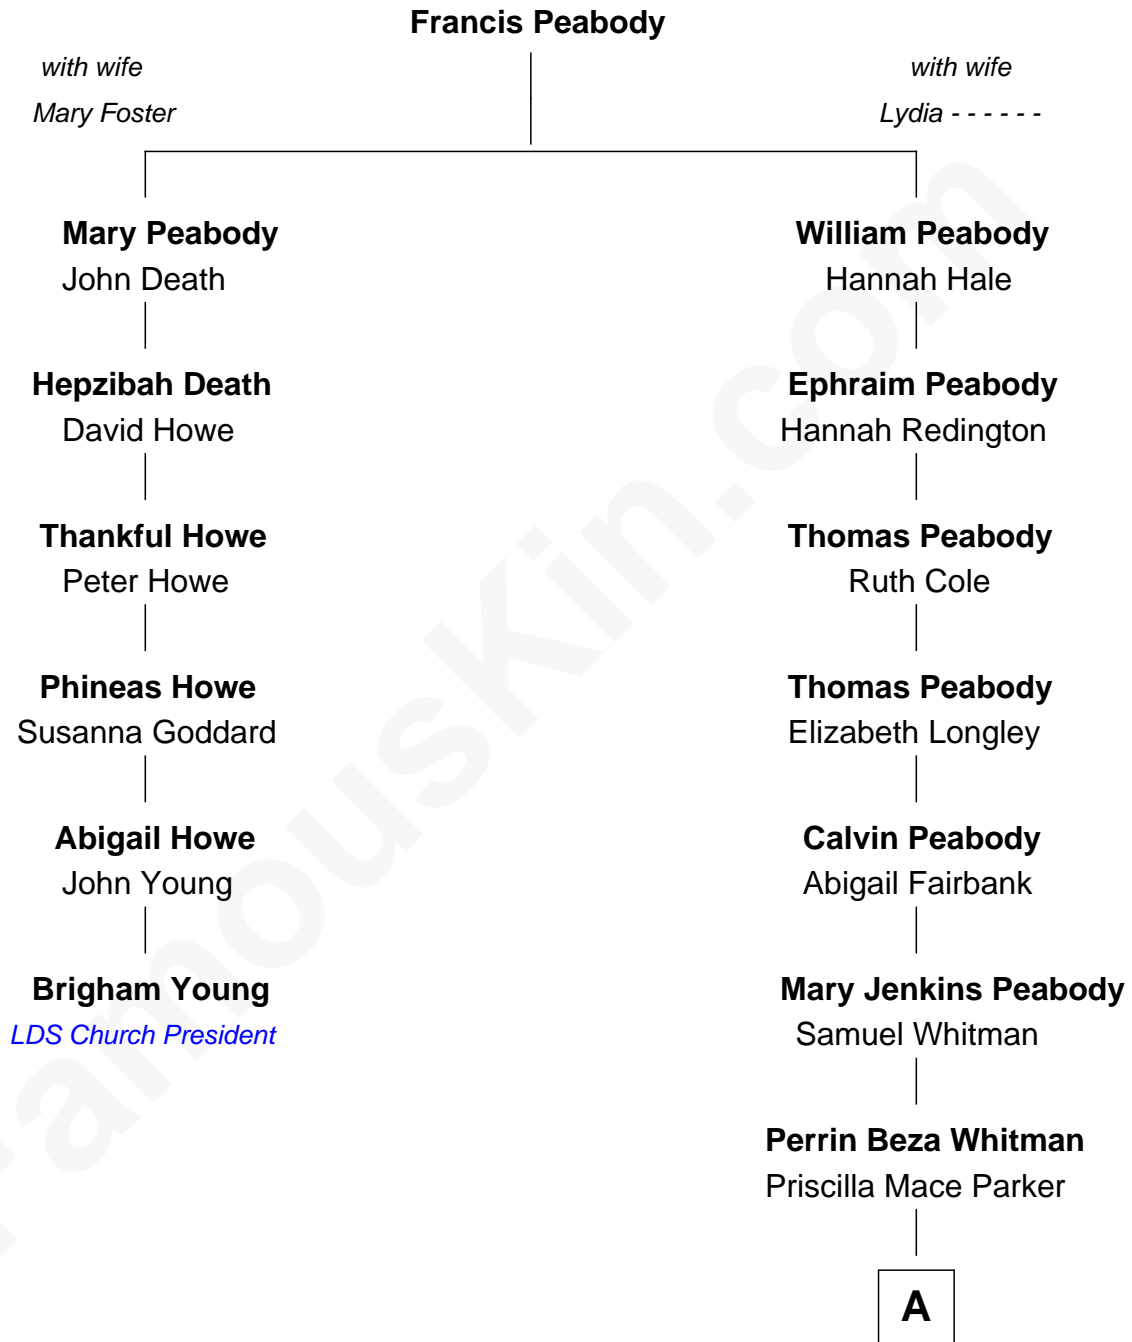

FamousKin.com

Relationship Chart of

Brigham Young

2nd President of the Mormon Church

5th cousin 5 times removed of

Grace Slick

Singer, Songwriter - Jefferson Airplane

A

Elizabeth Auzelia Whitman

Henry Kelso Barnett

Marcus Whitman Barnett

Mary Sue Neill

Virginia Barnett

Ivan Wilford Wing

Grace Slick

Singer, Songwriter - Jefferson Airplane