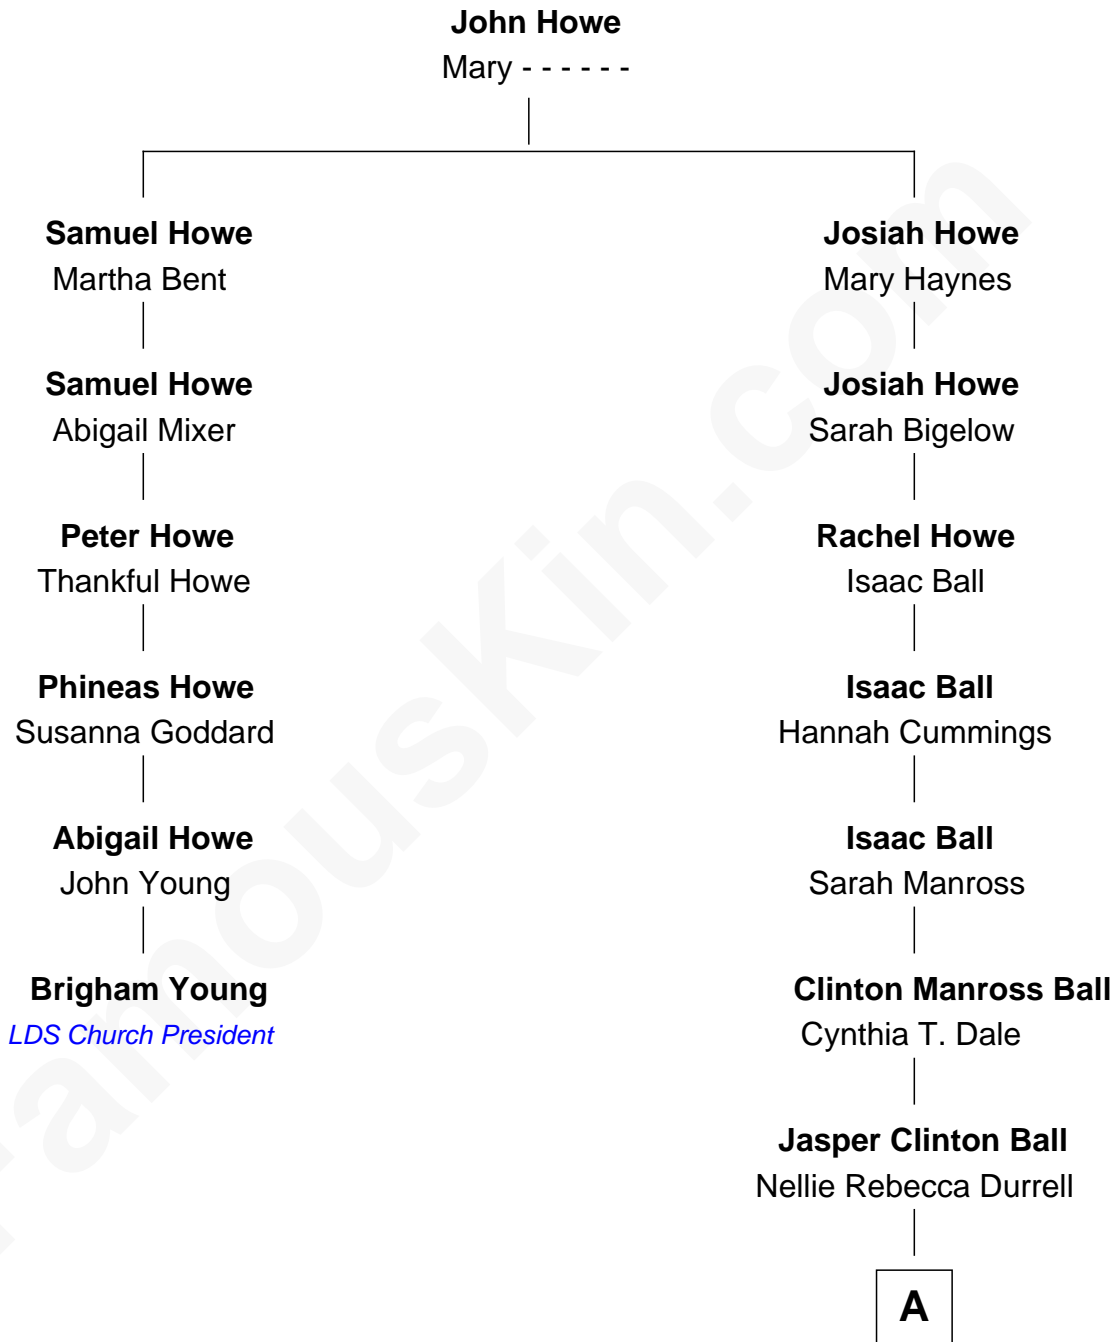

# FamousKin.com

## Relationship Chart of Brigham Young

2nd President of the Mormon Church

5th cousin 3 times removed of

**Lucille Ball**

TV Actress - "I Love Lucy"

**A**

**Henry Durrell Ball**  
Desiree Evelyn Hunt

**Lucille Ball**  
*TV Actress - "I Love Lucy"*