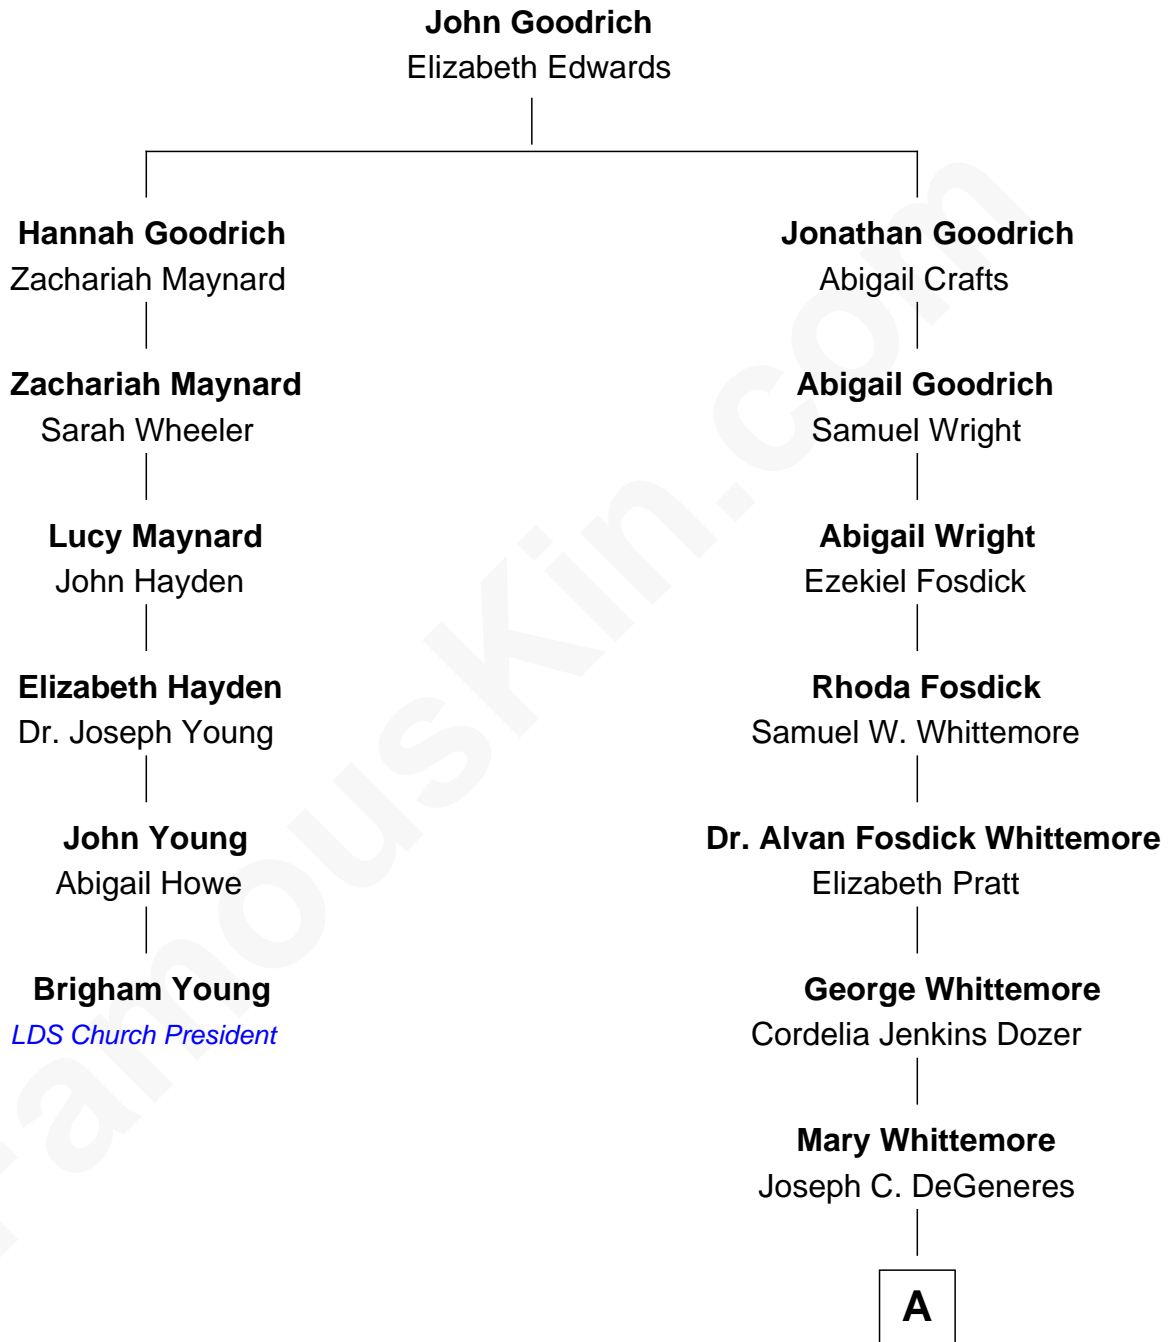

FamousKin.com

Relationship Chart of

Brigham Young

2nd President of the Mormon Church

5th cousin 5 times removed of

Ellen DeGeneres

Comedienne and TV Personality

A

Alfred George DeGeneres

Julia E. Billiu

Elliot Everett DeGeneres

Ruth Elodie Martin

Elliot Everett DeGeneres

Betty Jane Pfeffer

Ellen DeGeneres

Comedienne and TV Personality