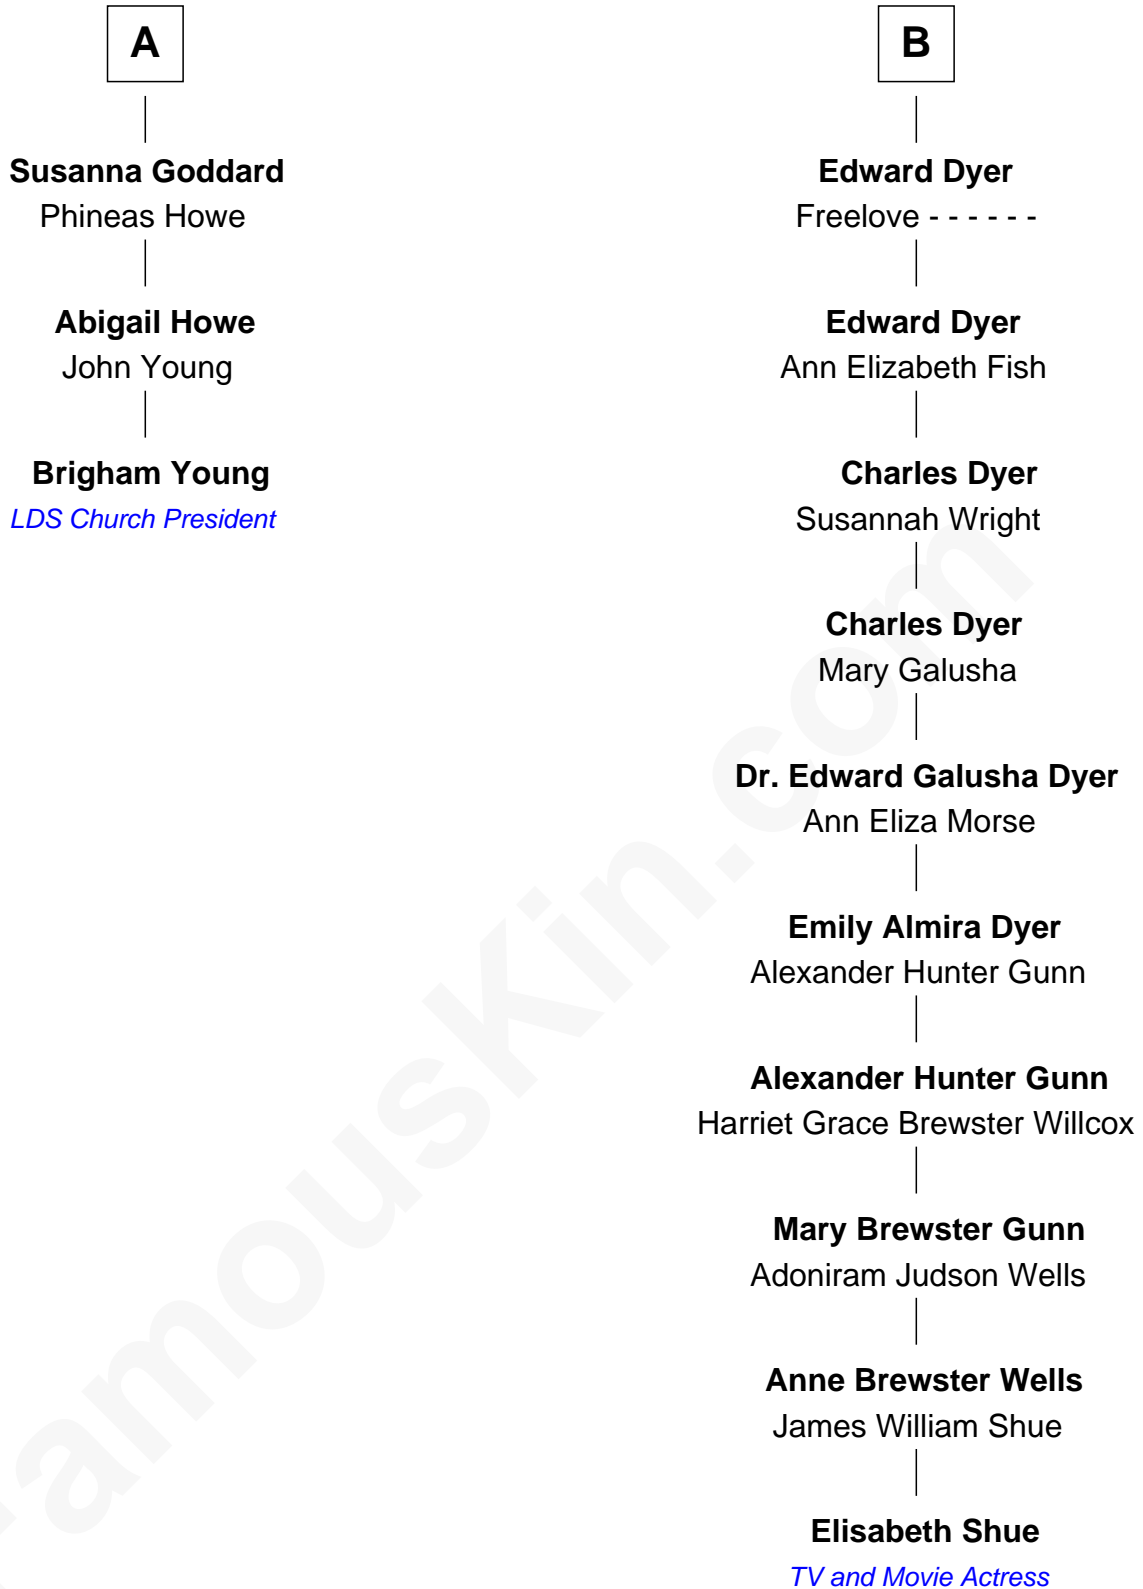

FamousKin.com

Relationship Chart of Brigham Young

2nd President of the Mormon Church

9th cousin 7 times removed of

Elisabeth Shue

TV and Movie Actress

Sir William Cope

Jane Spencer

Sir Anthony Cope

Jane Crewe

Edward Cope

Elizabeth Mohun

Ursula Cope

John D'Oyly

Priscilla D'Oyly

Edward Goddard

William Goddard

Elizabeth Miles

Edward Goddard

Susannah Stone

Ebenezer Goddard

Sibil Brigham

A

Sir John Cope

Katherine Hamby

Ann Hutchinson

Samuel Dyer

Edward Dyer

Mary Greene

B

Elisabeth Shue photo by [Joi](#) ([CC BY-SA 3.0](#))