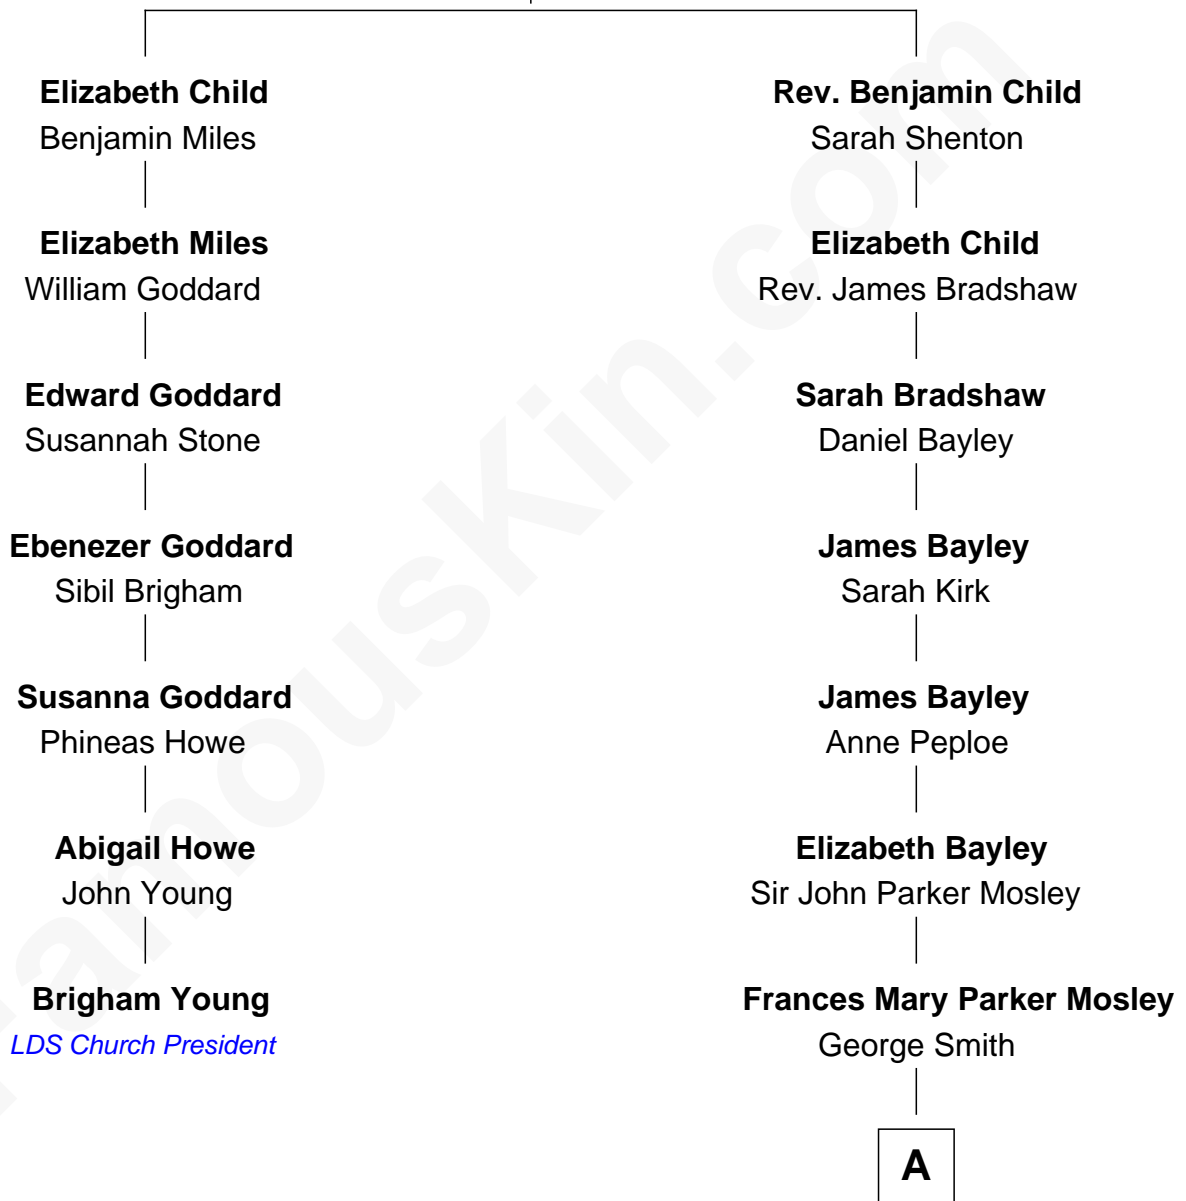

FamousKin.com

Relationship Chart of

Brigham Young

2nd President of the Mormon Church

6th cousin 7 times removed of

Prince Harry
Duke of Sussex

Wolston Child
Ellen Empson

A

Oswald Smith

Henrietta Mildred Hodgson

Frances Dora Smith

Claude Bowes-Lyon

Claude George Bowes-Lyon

Cecilia Nina Cavendish-Bentinck

Elizabeth Bowes-Lyon

George VI, King of the United Kingdom