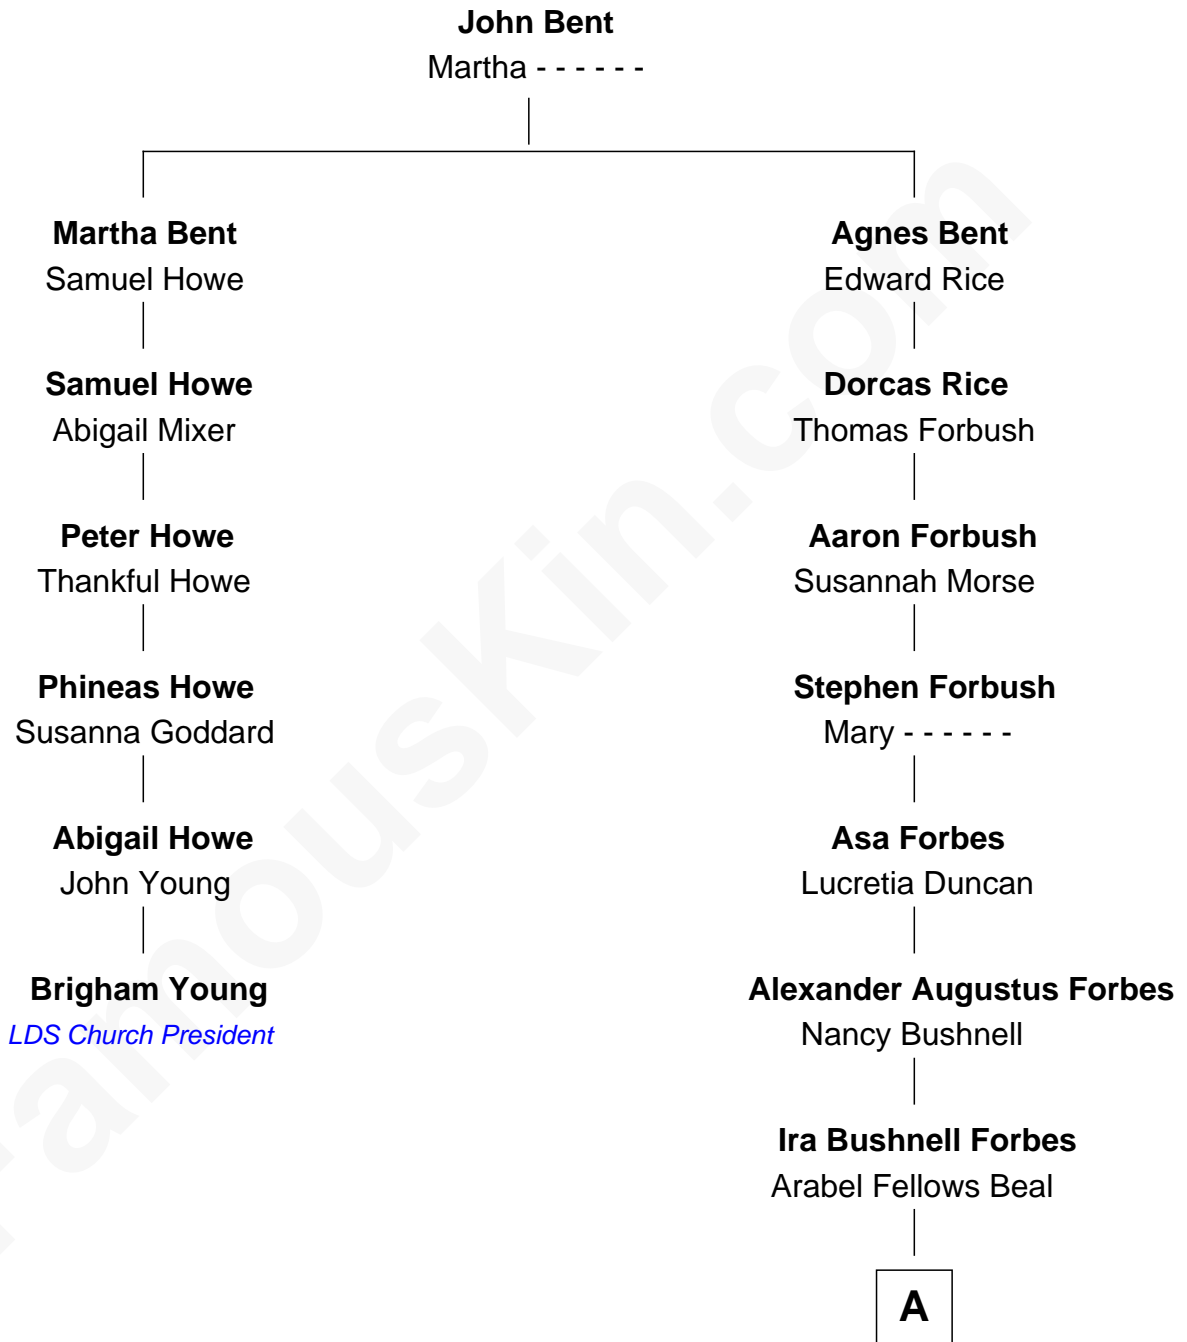

FamousKin.com

Relationship Chart of

Brigham Young

2nd President of the Mormon Church

5th cousin 4 times removed of

Harry Chapin

Singer and Songwriter

A

Abigail Beal Forbes
James Ormsbee Chapin

James Forbes Chapin
Jeanne Elspeth Burke

Harry Chapin
Singer and Songwriter