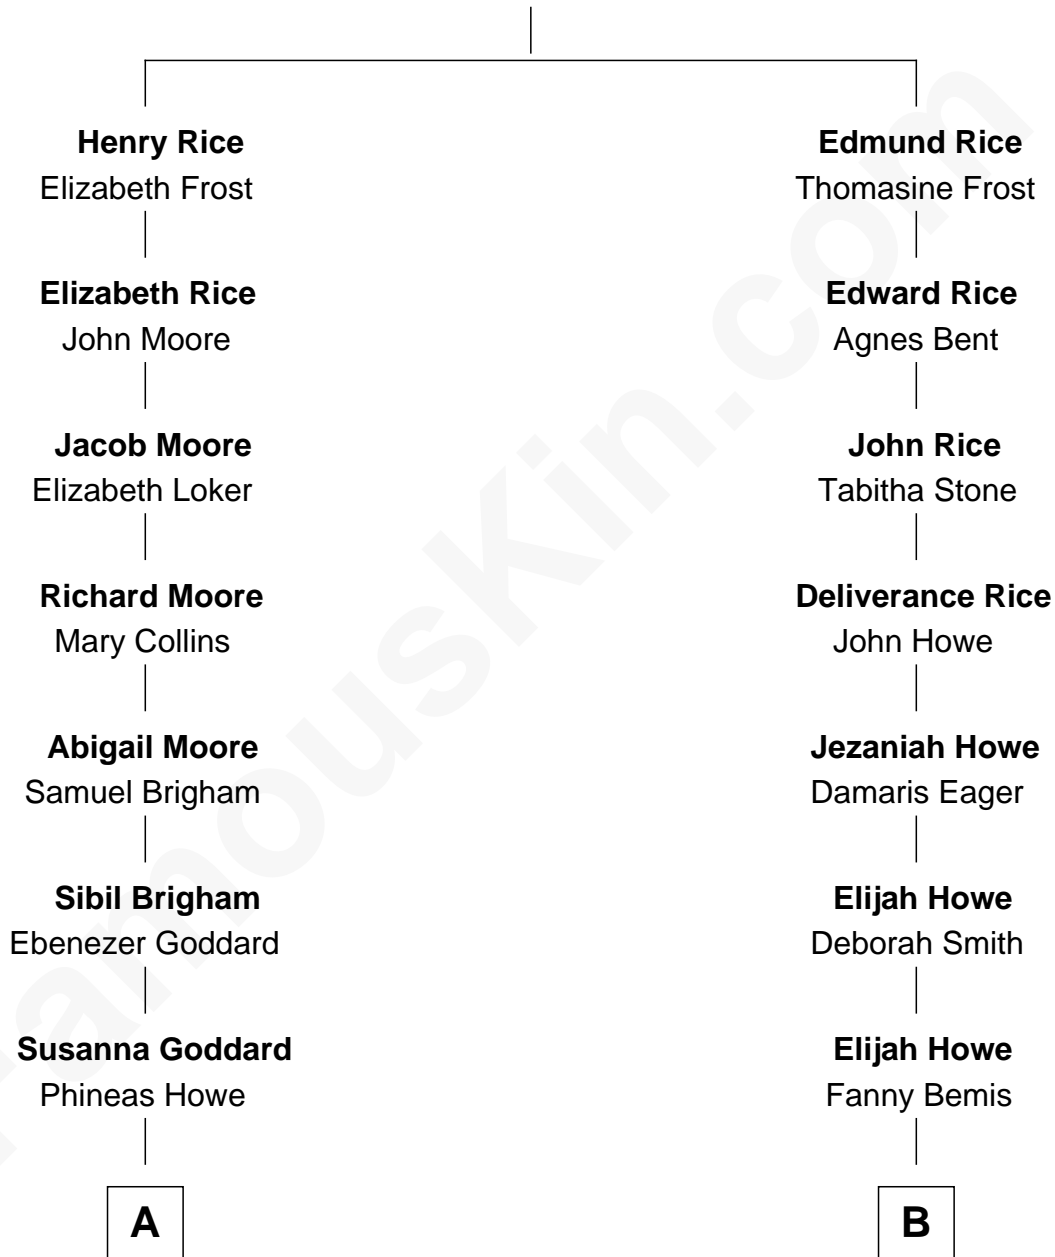

FamousKin.com

Relationship Chart of Brigham Young

2nd President of the Mormon Church

8th cousin of

Elias Howe

Inventor, Lockstitch Sewing Machine

----- Rice

A

Abigail Howe

John Young

Brigham Young

LDS Church President

B

Dr. Elias Howe

Polly Bemis

Elias Howe

Inventor, Lockstitch Sewing Machine

FamousKin.com