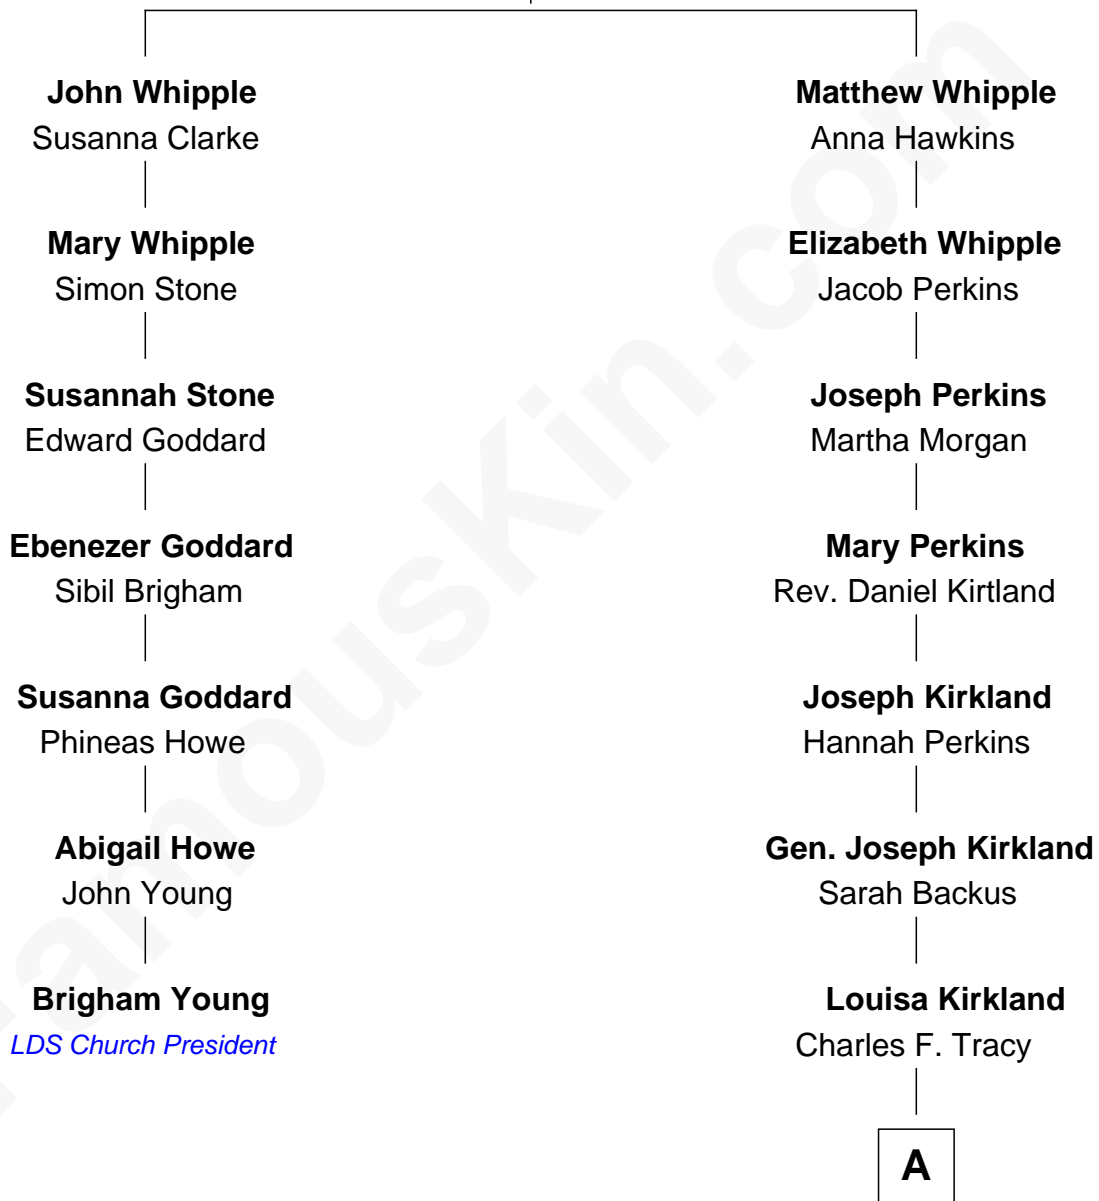

FamousKin.com

Relationship Chart of Brigham Young

2nd President of the Mormon Church

6th cousin 3 times removed of

Henry Sturgis Morgan

Co-Founder of Morgan Stanley

Matthew Whipple

Joan - - - - -

A

—
Frances Louisa Tracy

John Pierpont Morgan

—
John Pierpont Morgan

Jane Norton Grew

—
Henry Sturgis Morgan

Co-Founder of Morgan Stanley

FamousKin.com