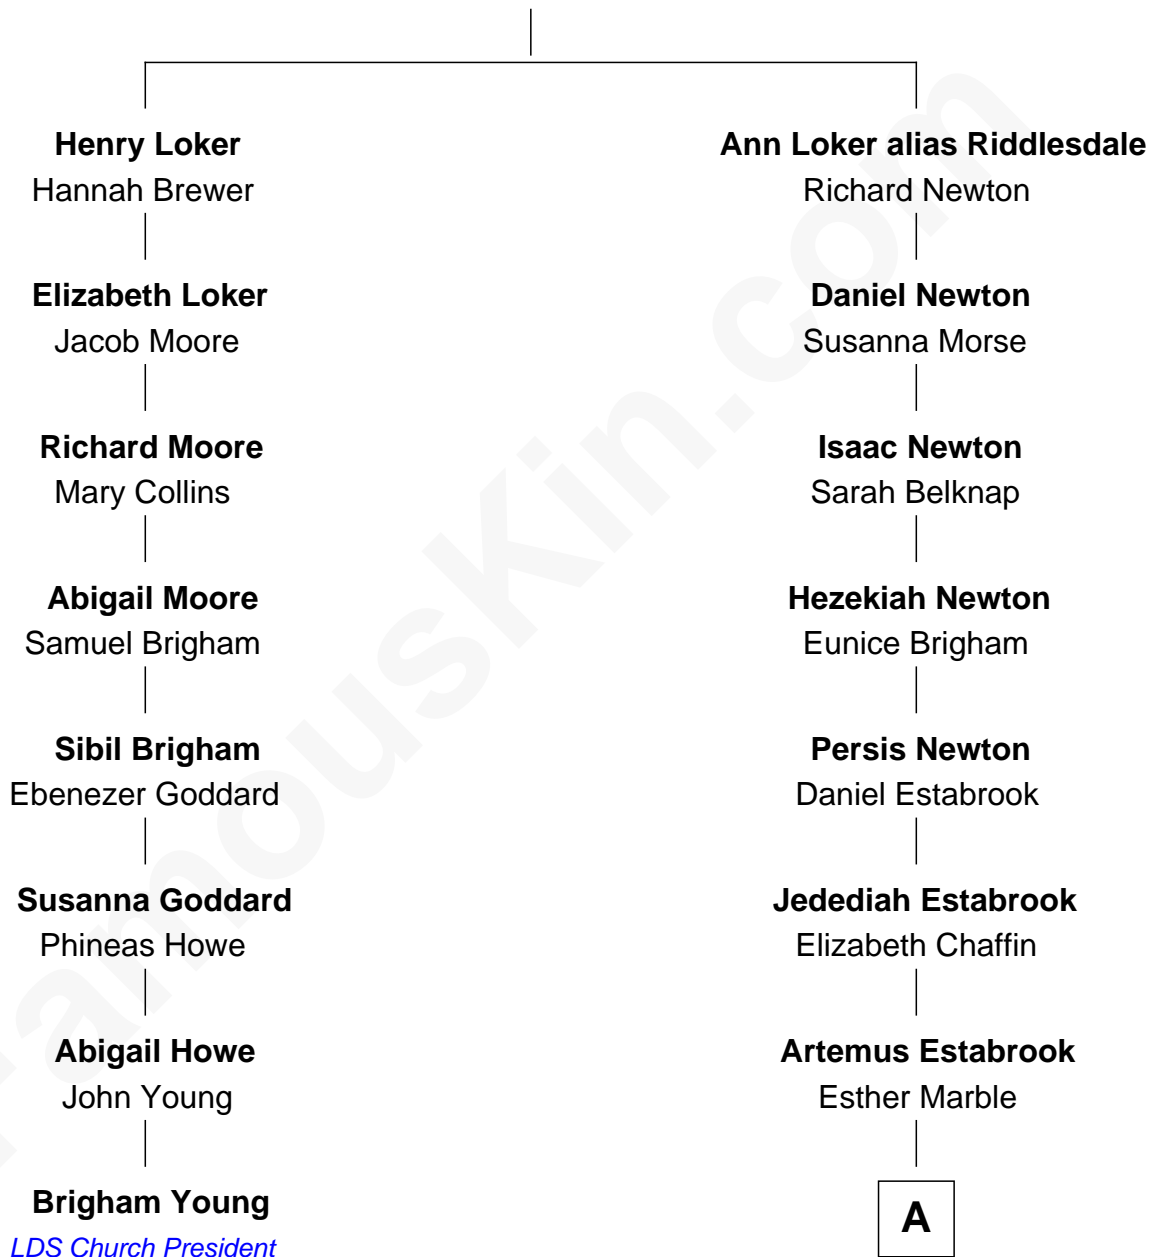

## Relationship Chart of

### Brigham Young

2nd President of the Mormon Church

7th cousin 3 times removed of

**Thomas J. Watson, Jr.**  
President and CEO of I.B.M.

**Henry Loker alias Riddlesdale**

Elizabeth - - - - -

**A**

Julia Ann Estabrook

Oliver Kittredge

Arthur Melville Kittredge

Mary Jeannette Broadwell

Mary Jeannette Kittredge

Thomas John Watson

Thomas J. Watson, Jr.

*President and CEO of I.B.M.*

FamousKin.com