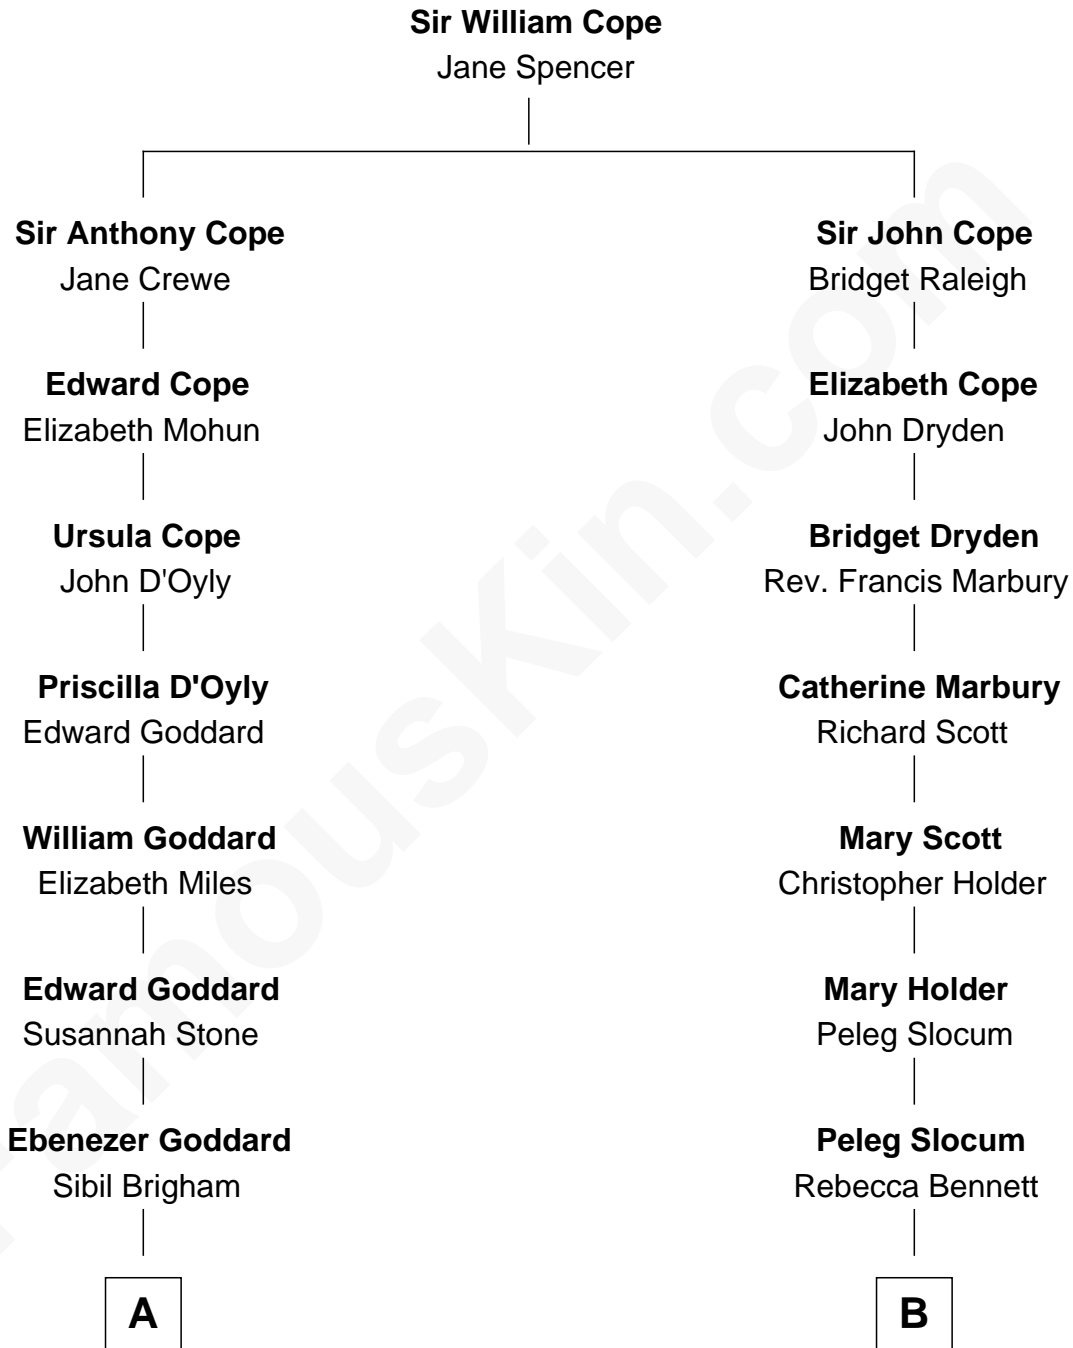

FamousKin.com

Relationship Chart of Brigham Young

2nd President of the Mormon Church

9th cousin 1 time removed of

J. A. Folger

Founder of Folger Coffee Company

A

Susanna Goddard

Phineas Howe

Abigail Howe

John Young

Brigham Young

LDS Church President

B

Peleg Slocum

Elizabeth Brown