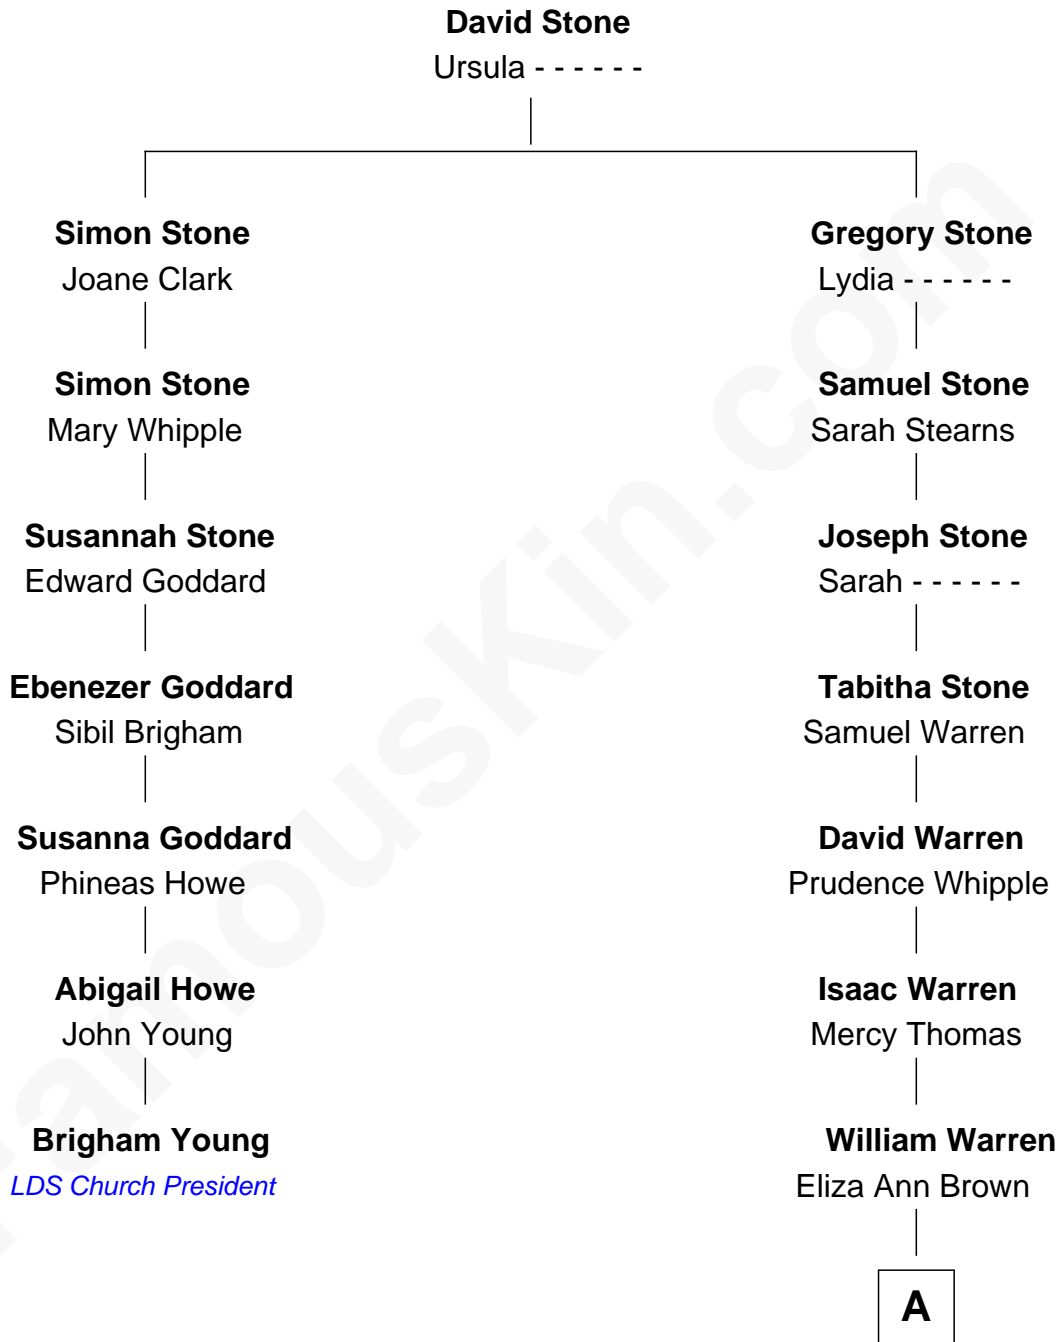

FamousKin.com

Relationship Chart of

Brigham Young

2nd President of the Mormon Church

6th cousin 5 times removed of

James Taylor
Singer-Songwriter

A

Arabelle E. Warren

John Clark Denison

Etta M. Denison

Henry Woodard

Henry Herman Woodard

Ella Angelique Knox

Gertrude Arline Woodard

Dr. Isaac Montrose Taylor

James Taylor

Singer-Songwriter