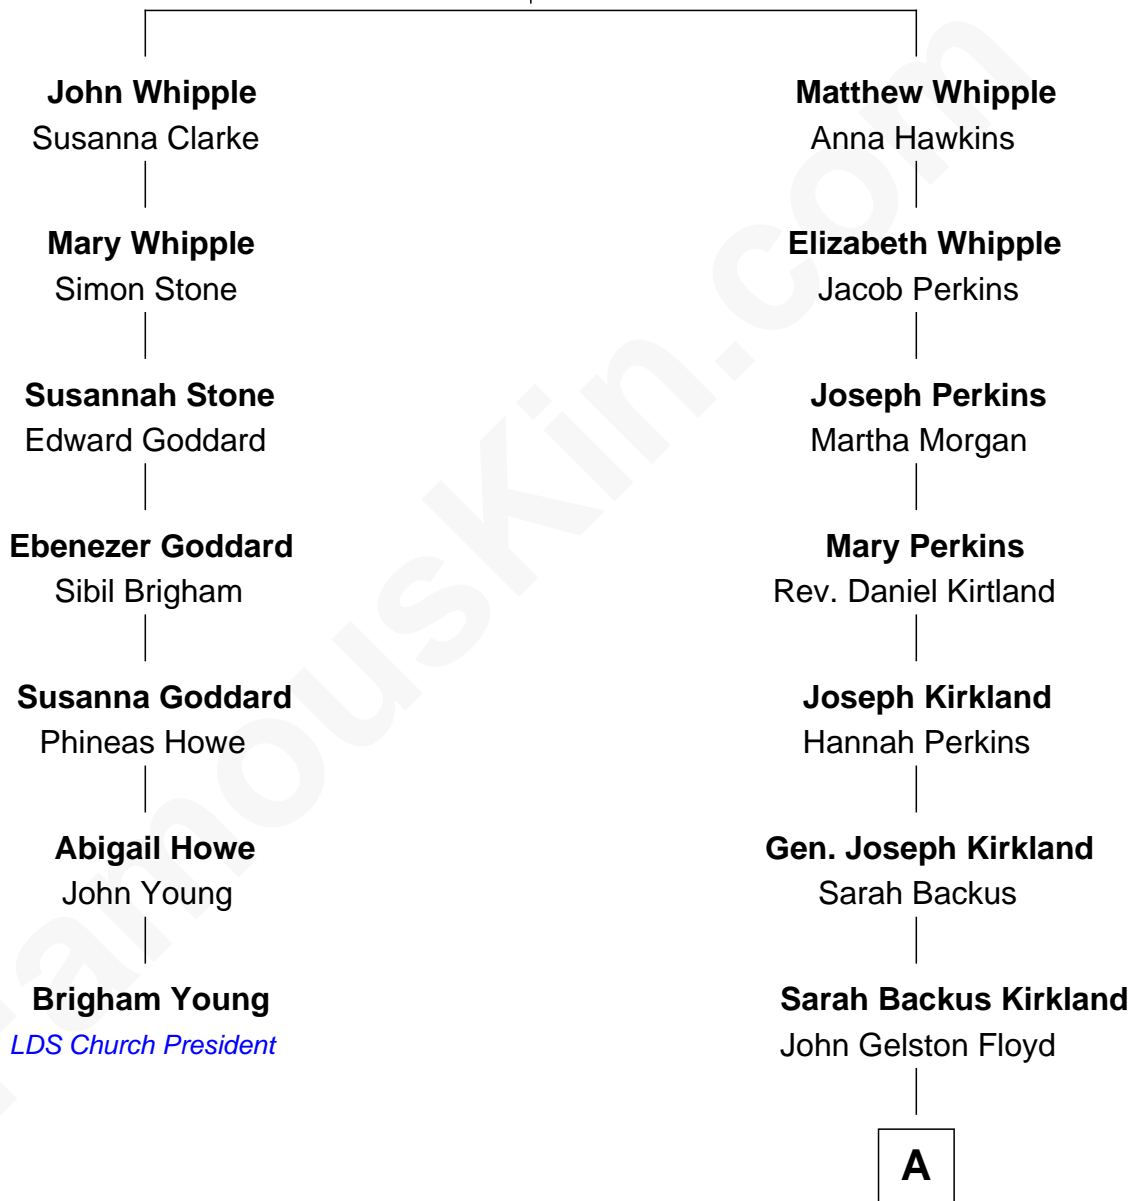

FamousKin.com

Relationship Chart of

Brigham Young

2nd President of the Mormon Church

6th cousin 4 times removed of

Bill Weld

68th Governor of Massachusetts

Matthew Whipple

Joan - - - - -

A

John Gelston Floyd

Julia Floyd DuBois

Cornelia DuBois Floyd

John Treadwell Nichols

Mary Blake Nichols

David Weld