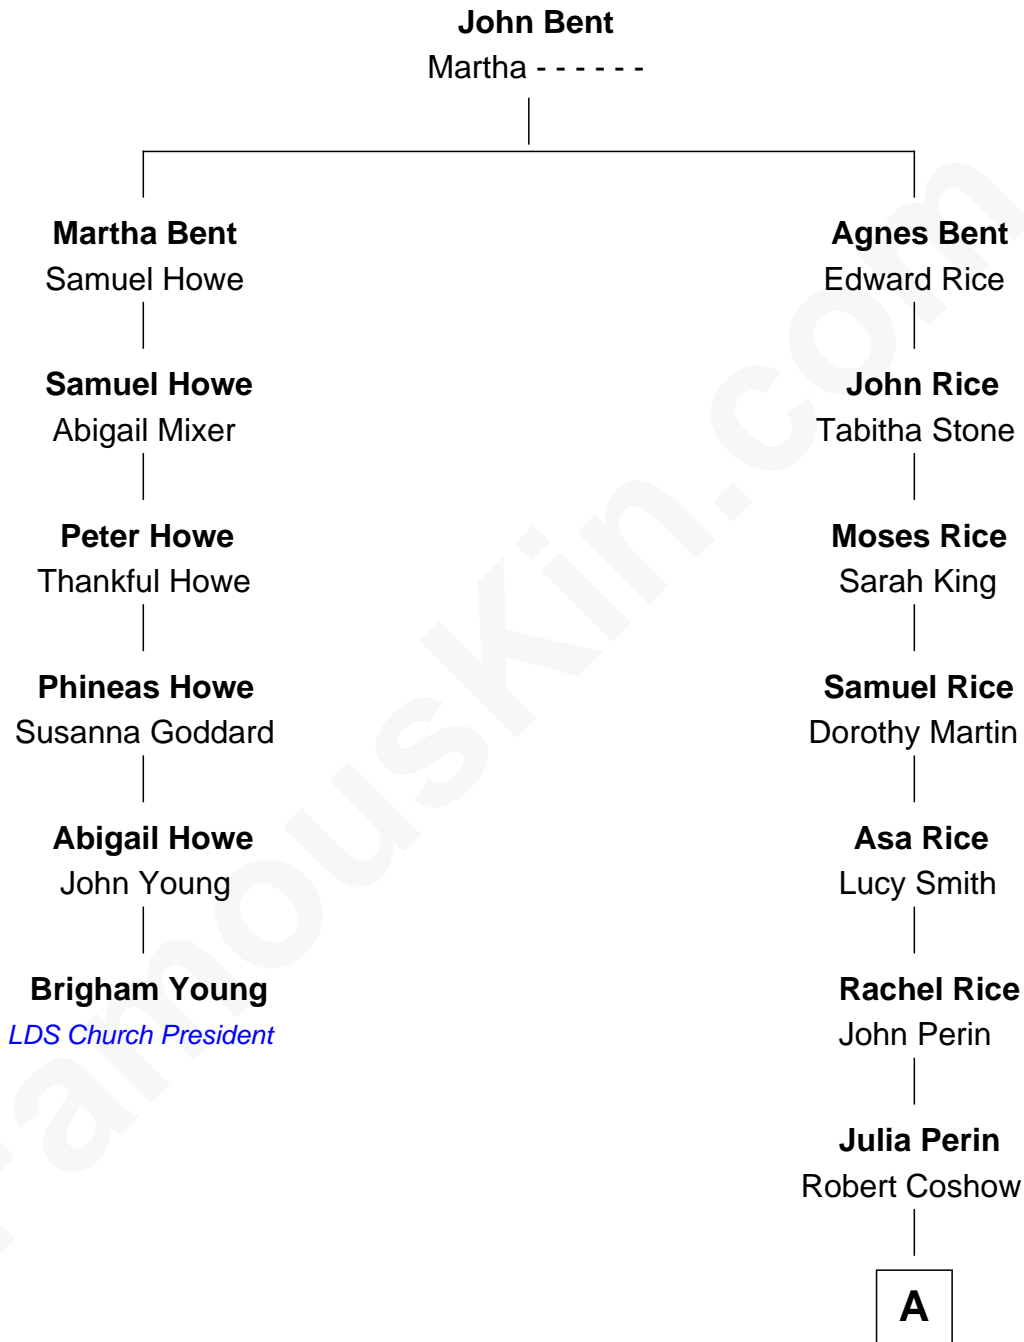

FamousKin.com

Relationship Chart of

Brigham Young

2nd President of the Mormon Church

5th cousin 6 times removed of

Tim Robbins

TV and Movie Actor

A

Rachel Rice Coshow

James Pursell

Martha Alice Pursell

James William Bledsoe

Maynard Tevis Bledsoe

Thelma Cecilia Matthews

Mary Cecelia Bledsoe

Gilbert Lee Robbins