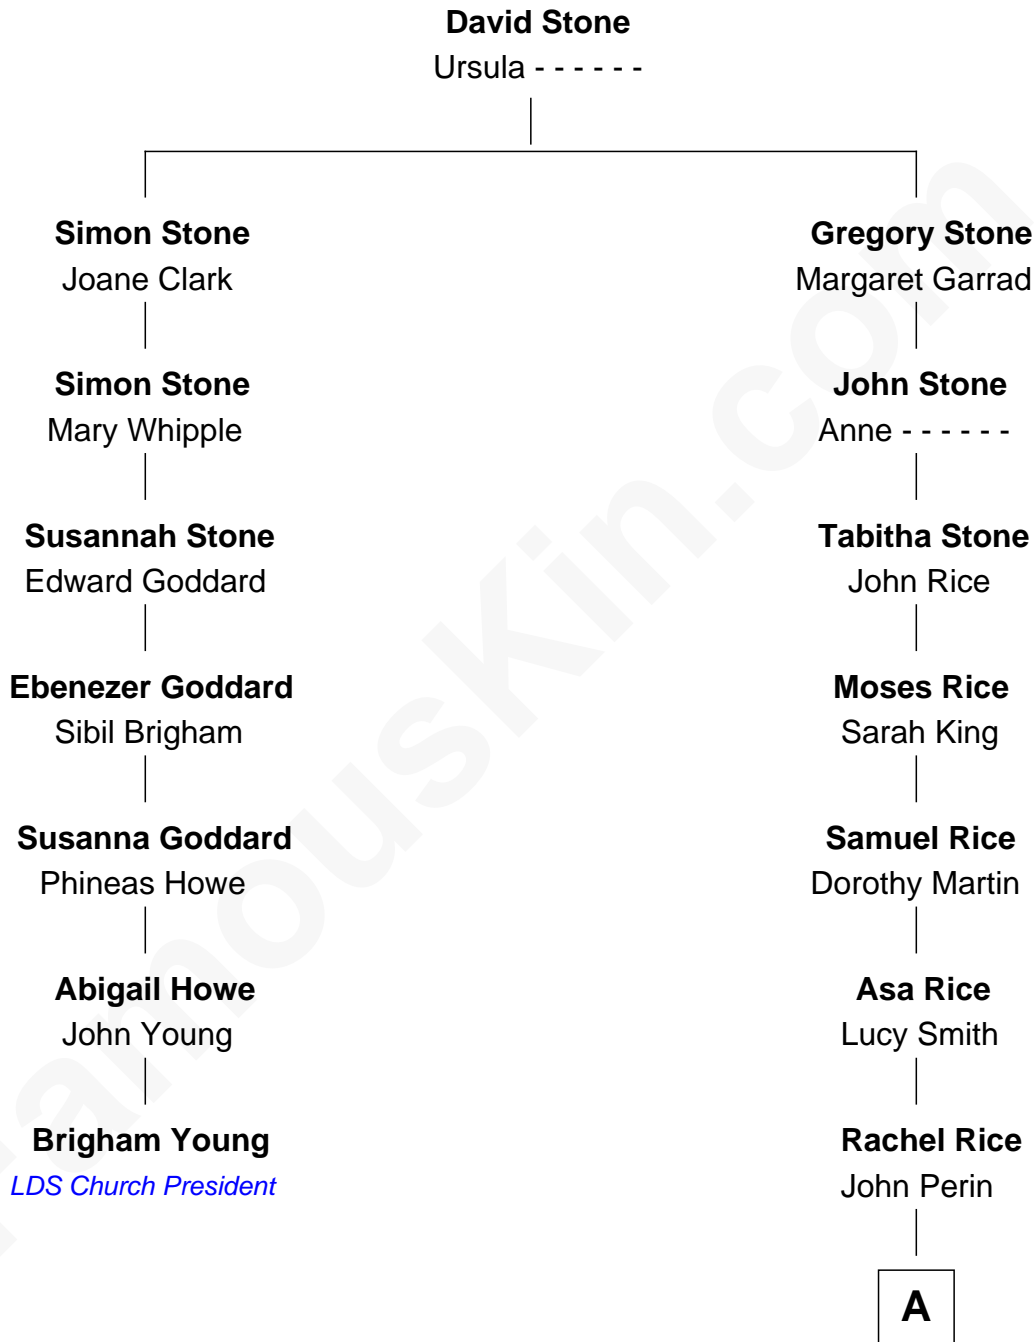

FamousKin.com

Relationship Chart of

Brigham Young

2nd President of the Mormon Church

6th cousin 6 times removed of

Tim Robbins

TV and Movie Actor

A

Julia Perin

Robert Coshow

Rachel Rice Coshow

James Pursell

Martha Alice Pursell

James William Bledsoe

Maynard Tevis Bledsoe

Thelma Cecilia Matthews