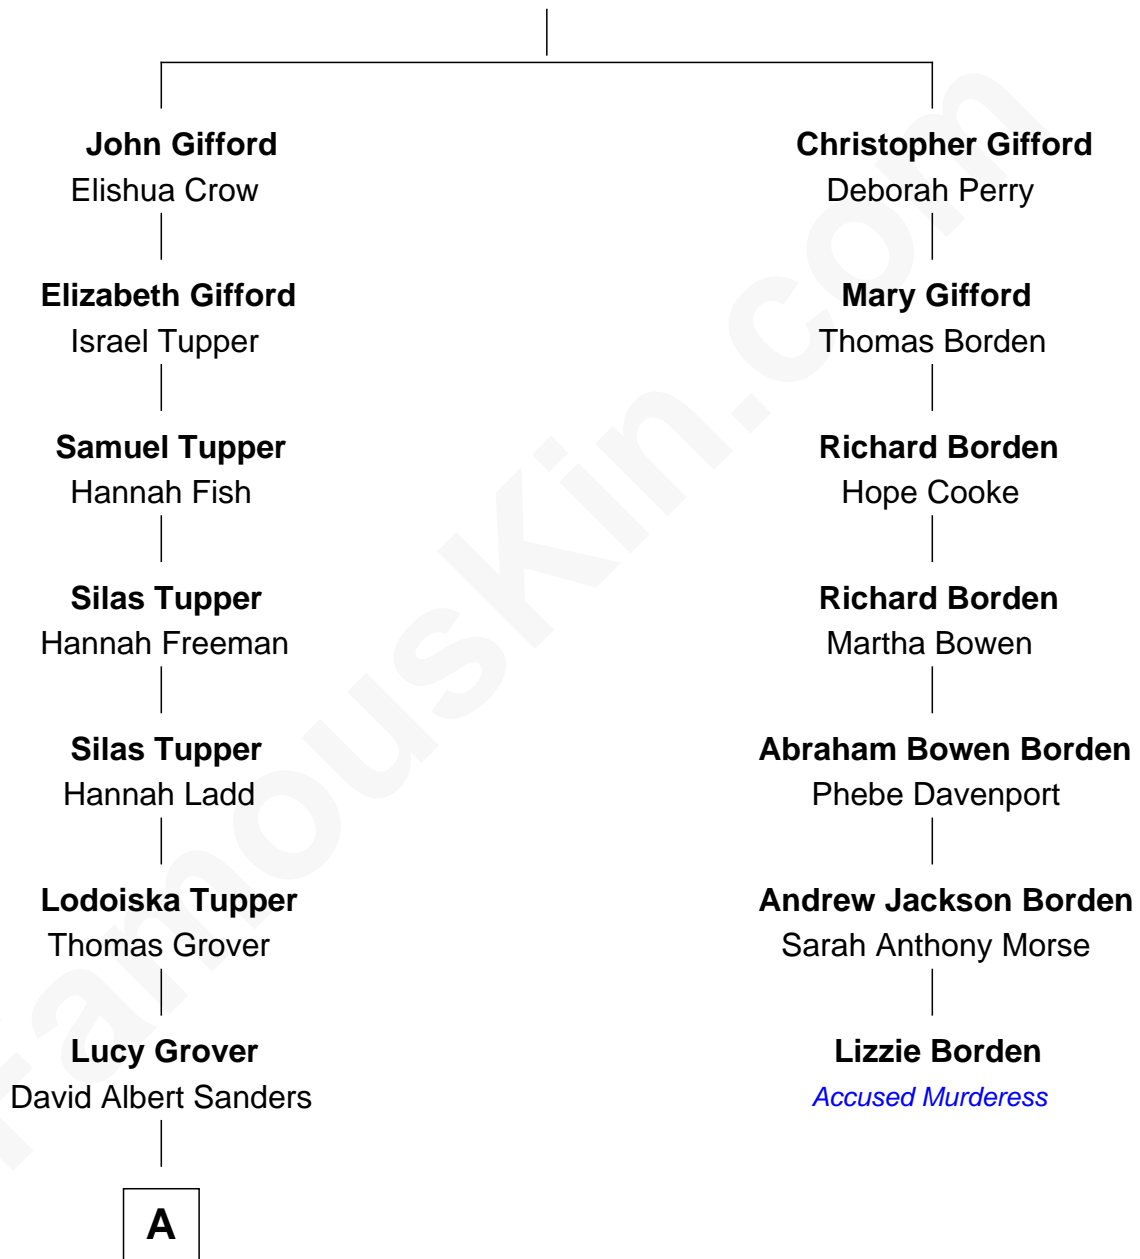

FamousKin.com Relationship Chart of

Steve Young

NFL Hall of Fame Quarterback

6th cousin 4 times removed of

Lizzie Borden

Accused Murderess

William Gifford

A

—
Mary Ann Sanders

George M. Leonard

—
Louise Leonard

Scott Richmond Young

—
LeGrande L. Young

Sherry Ann Steed

—
Steve Young

NFL Hall of Fame Quarterback