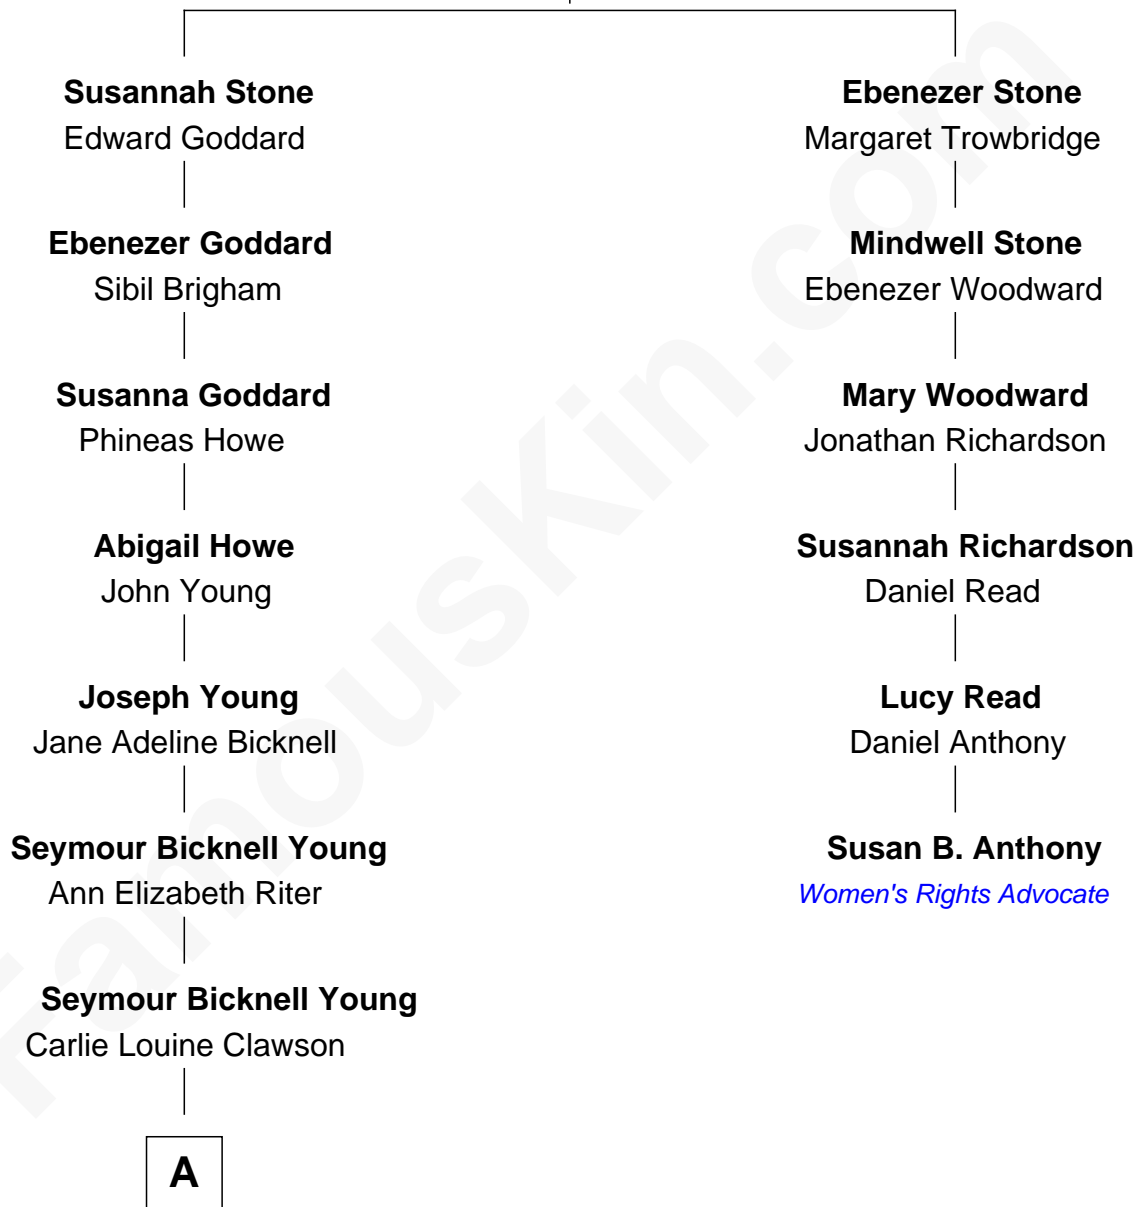

FamousKin.com

Relationship Chart of

Steve Young

NFL Hall of Fame Quarterback

5th cousin 4 times removed of

Susan B. Anthony

Women's Rights Advocate

Simon Stone

Mary Whipple

A

—
Scott Richmond Young

Louise Leonard

—
LeGrande L. Young

Sherry Ann Steed

—
Steve Young

NFL Hall of Fame Quarterback