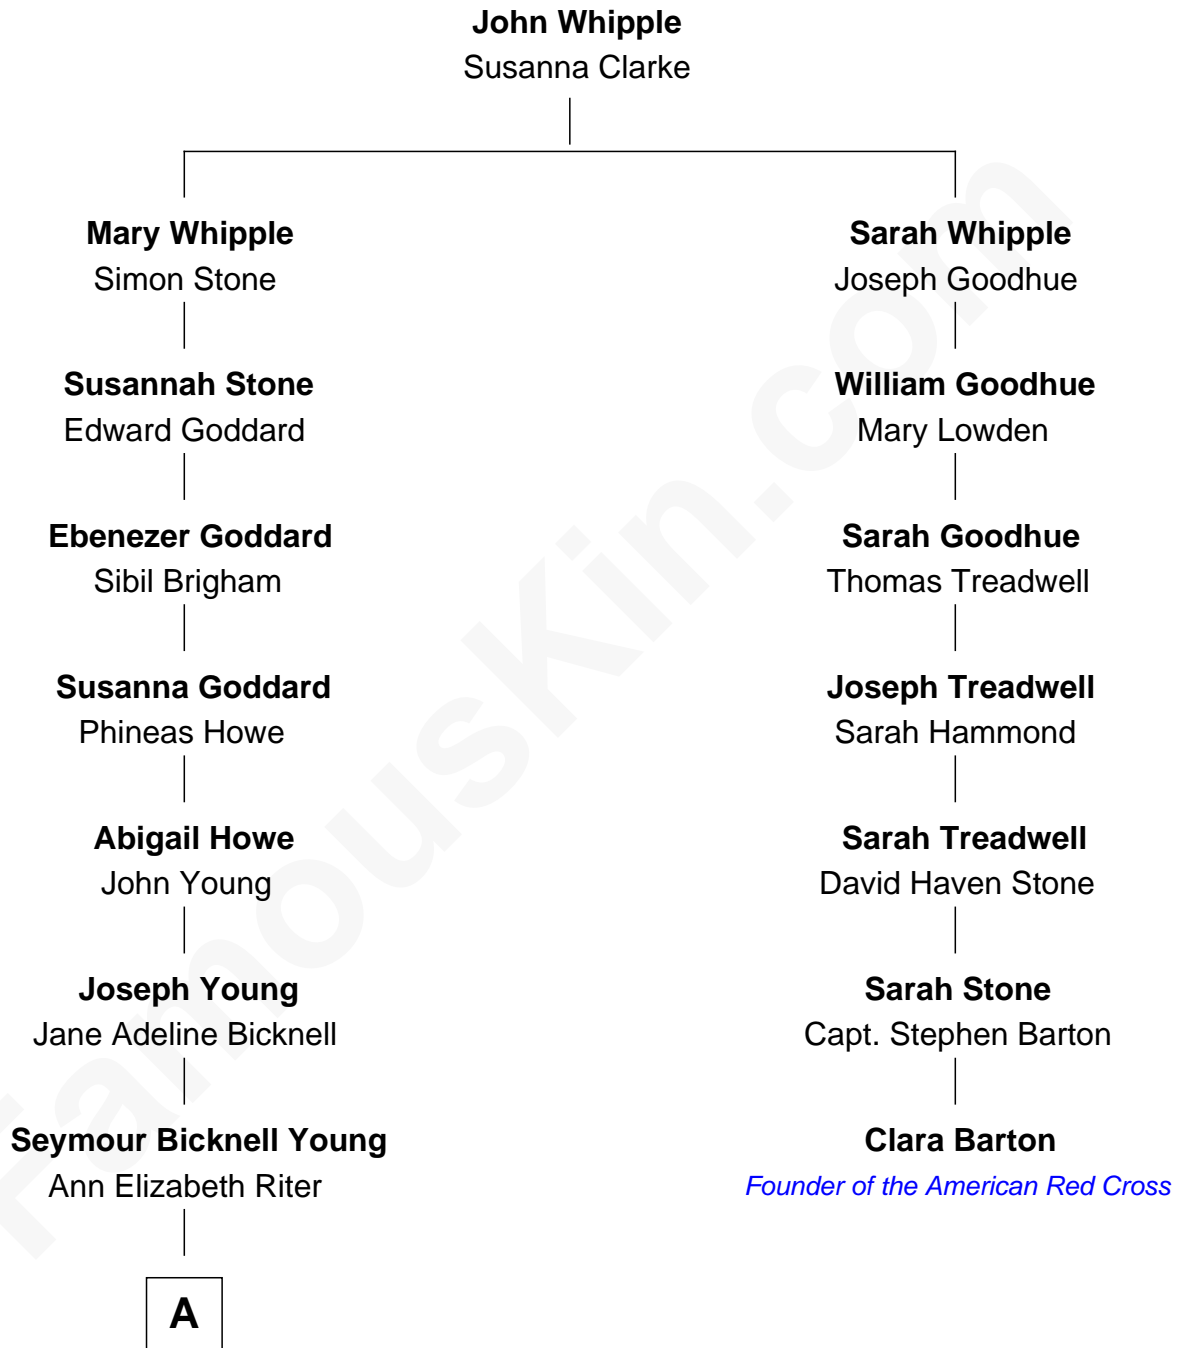

FamousKin.com

Relationship Chart of

Steve Young

NFL Hall of Fame Quarterback

6th cousin 4 times removed of

Clara Barton

Founder of the American Red Cross

A

|
Seymour Bicknell Young

Carlie Louine Clawson

|
Scott Richmond Young

Louise Leonard

|
LeGrande L. Young

Sherry Ann Steed

|
Steve Young

NFL Hall of Fame Quarterback