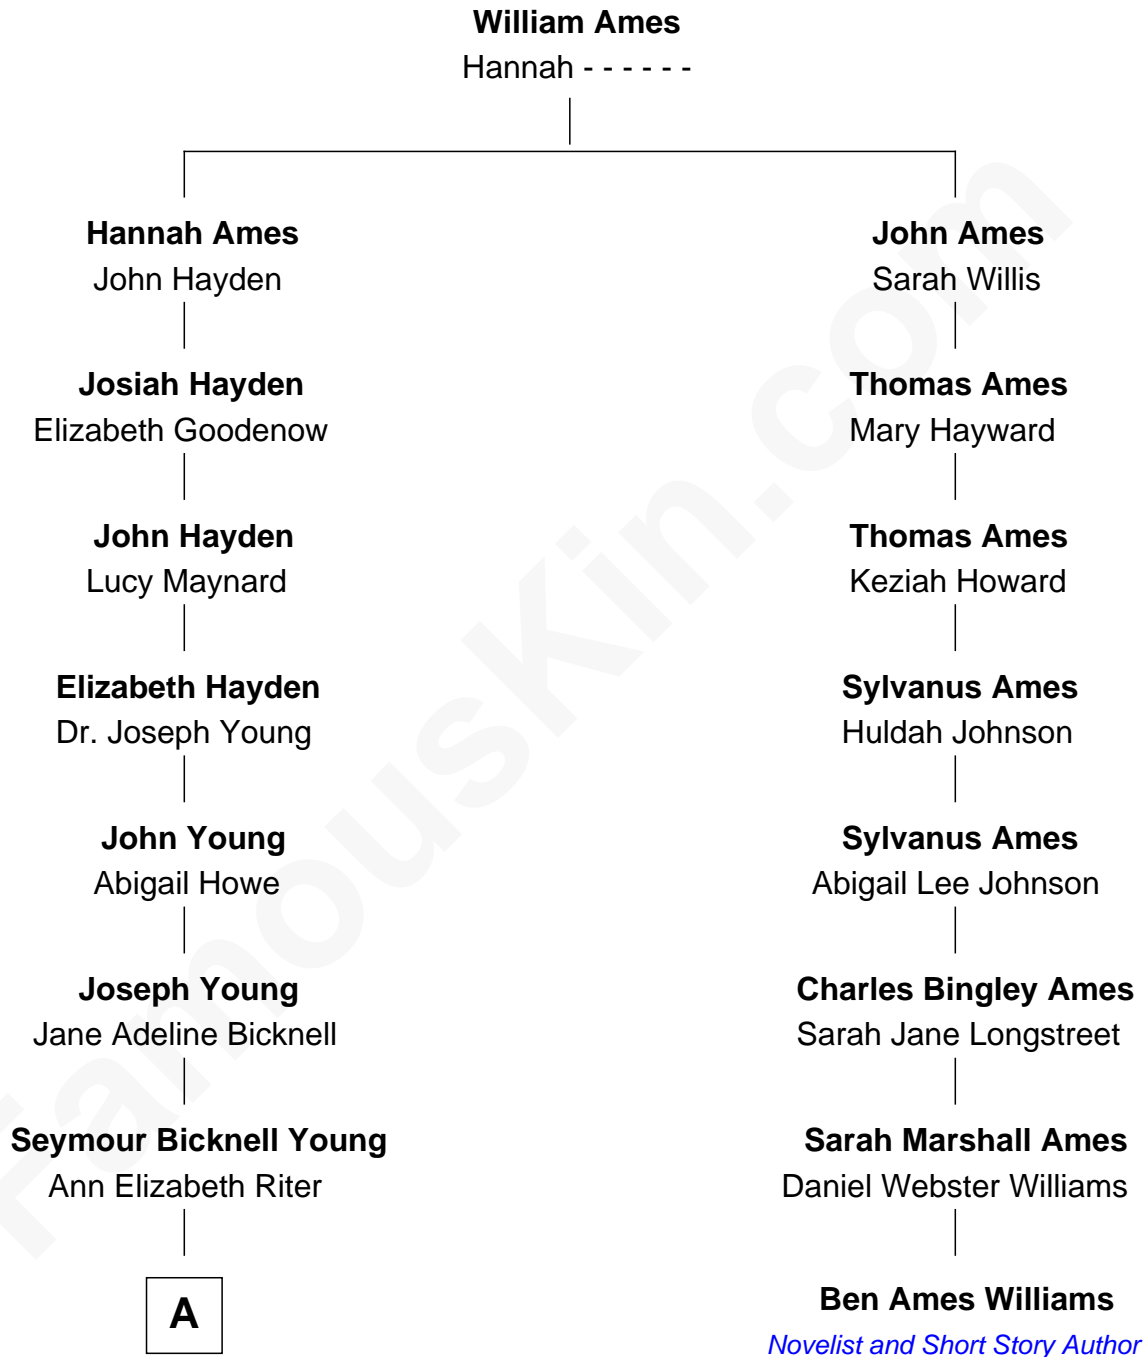

FamousKin.com

Relationship Chart of

Steve Young

NFL Hall of Fame Quarterback

7th cousin 3 times removed of

Ben Ames Williams

Novelist and Short Story Author

A

—
Seymour Bicknell Young

Carlie Louine Clawson

—
Scott Richmond Young

Louise Leonard

—
LeGrande L. Young

Sherry Ann Steed

—
Steve Young

NFL Hall of Fame Quarterback

FamousKin.com