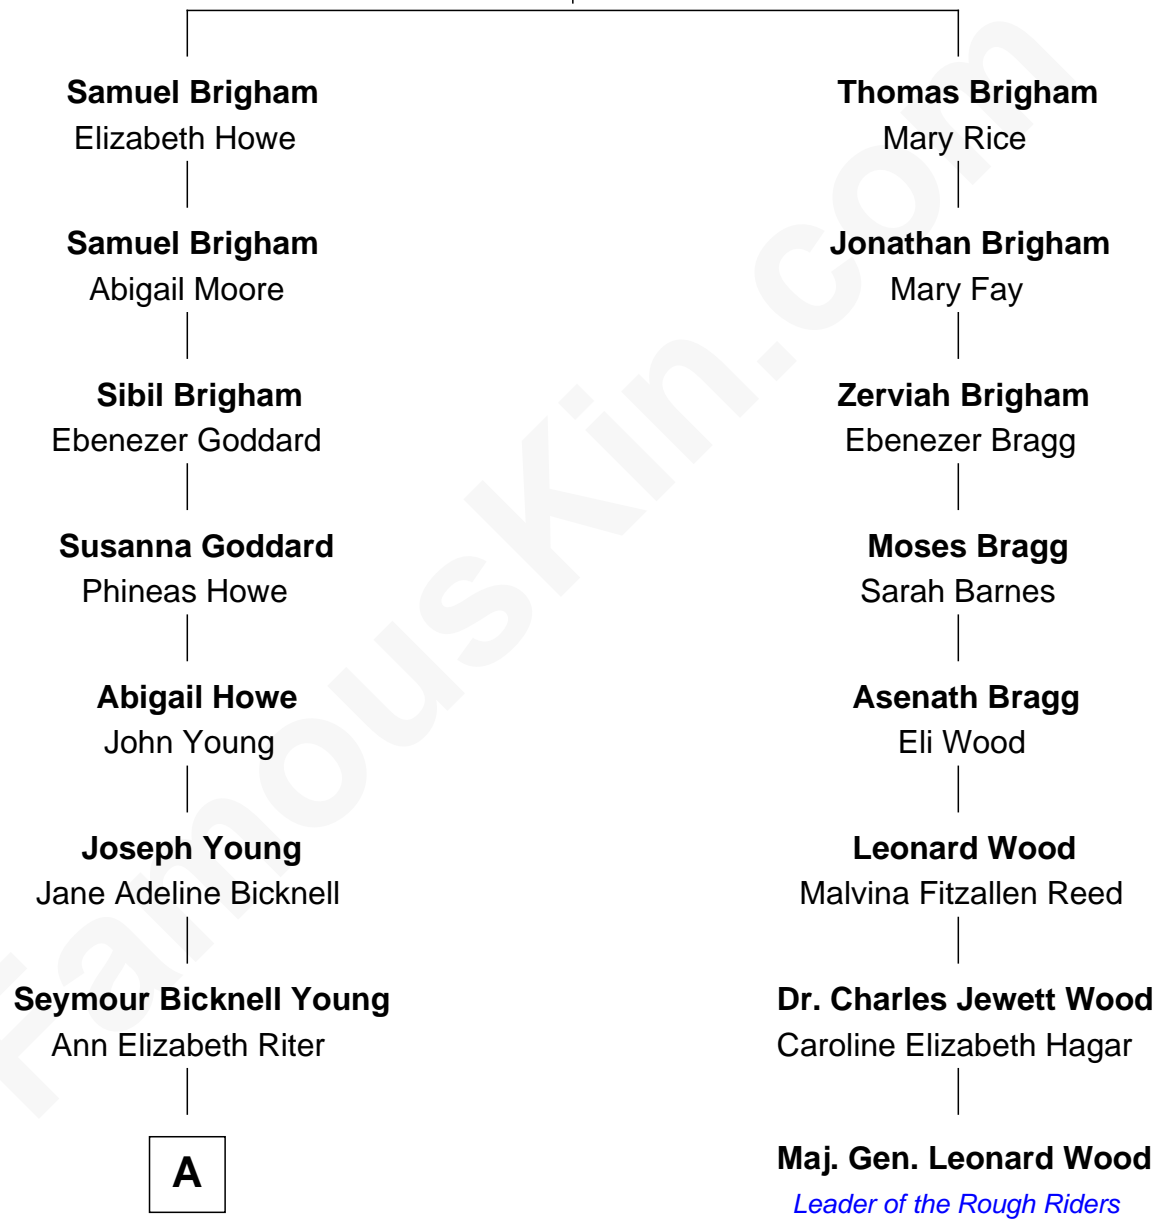

FamousKin.com

Relationship Chart of

Steve Young

NFL Hall of Fame Quarterback

7th cousin 3 times removed of

Maj. Gen. Leonard Wood

Leader of the Rough Riders

Thomas Brigham

Mercy - - - - -

A

|
Seymour Bicknell Young

Carlie Louine Clawson

|
Scott Richmond Young

Louise Leonard

|
LeGrande L. Young

Sherry Ann Steed