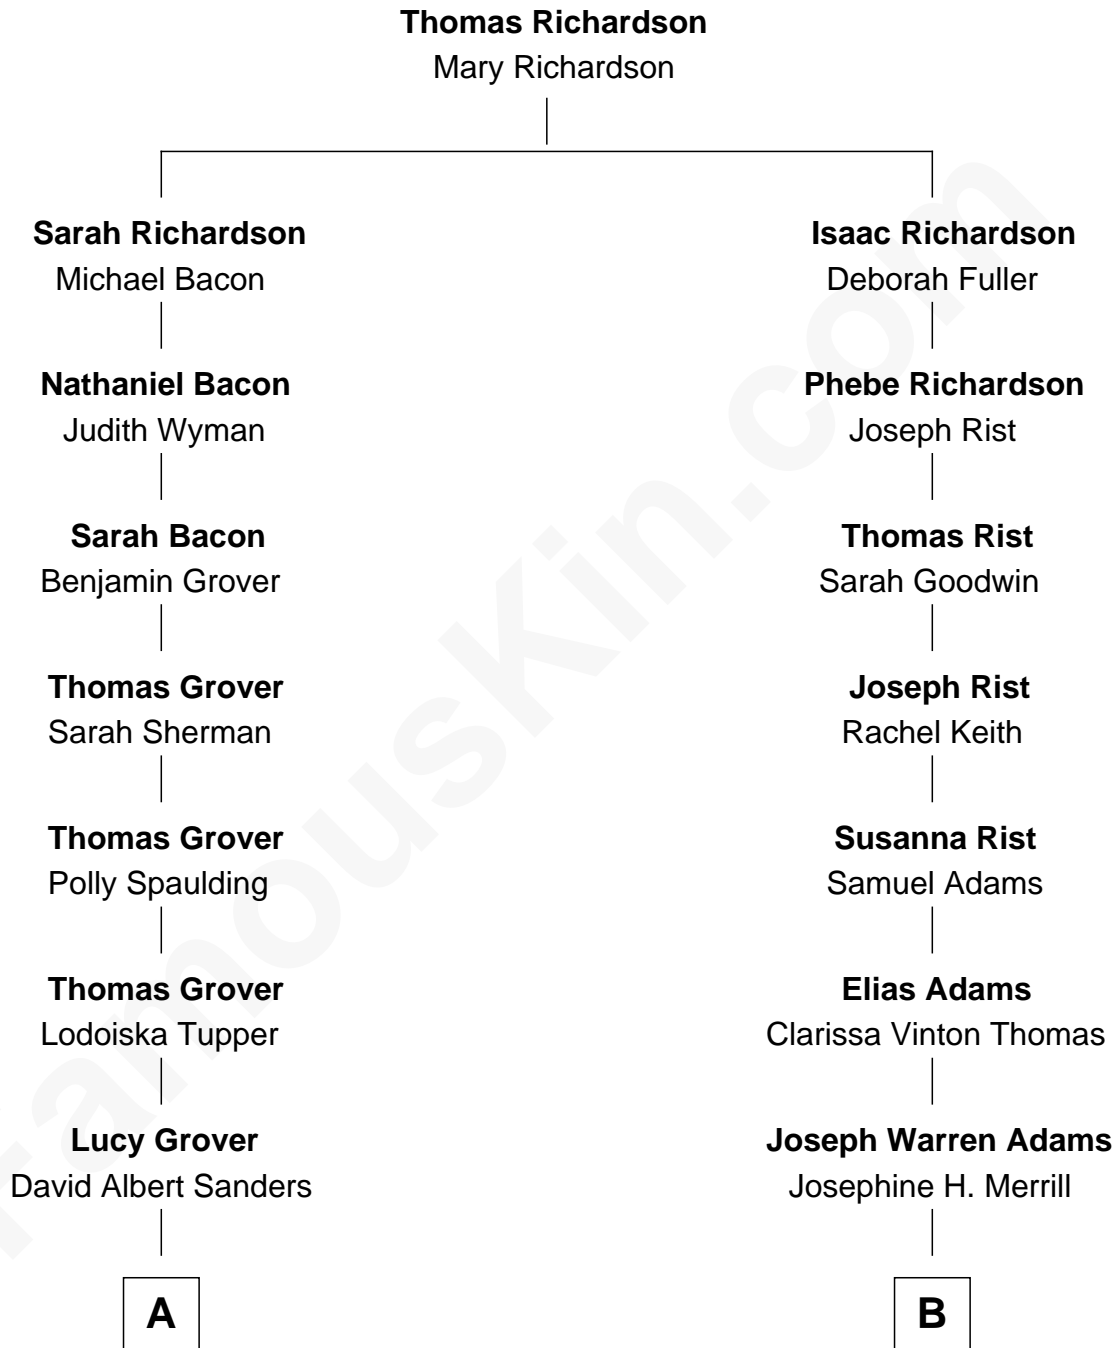

FamousKin.com Relationship Chart of

Steve Young

NFL Hall of Fame Quarterback

9th cousin 1 time removed of

Raquel Welch

Movie Actress

A

Mary Ann Sanders
George M. Leonard

Louise Leonard
Scott Richmond Young

LeGrande L. Young
Sherry Ann Steed

Steve Young
NFL Hall of Fame Quarterback

B

Clara Louise Adams
Emery Stanford Hall

Josephine Sarah Hall
Armando Carlos Tejada

Raquel Welch
aka Raquel Welch