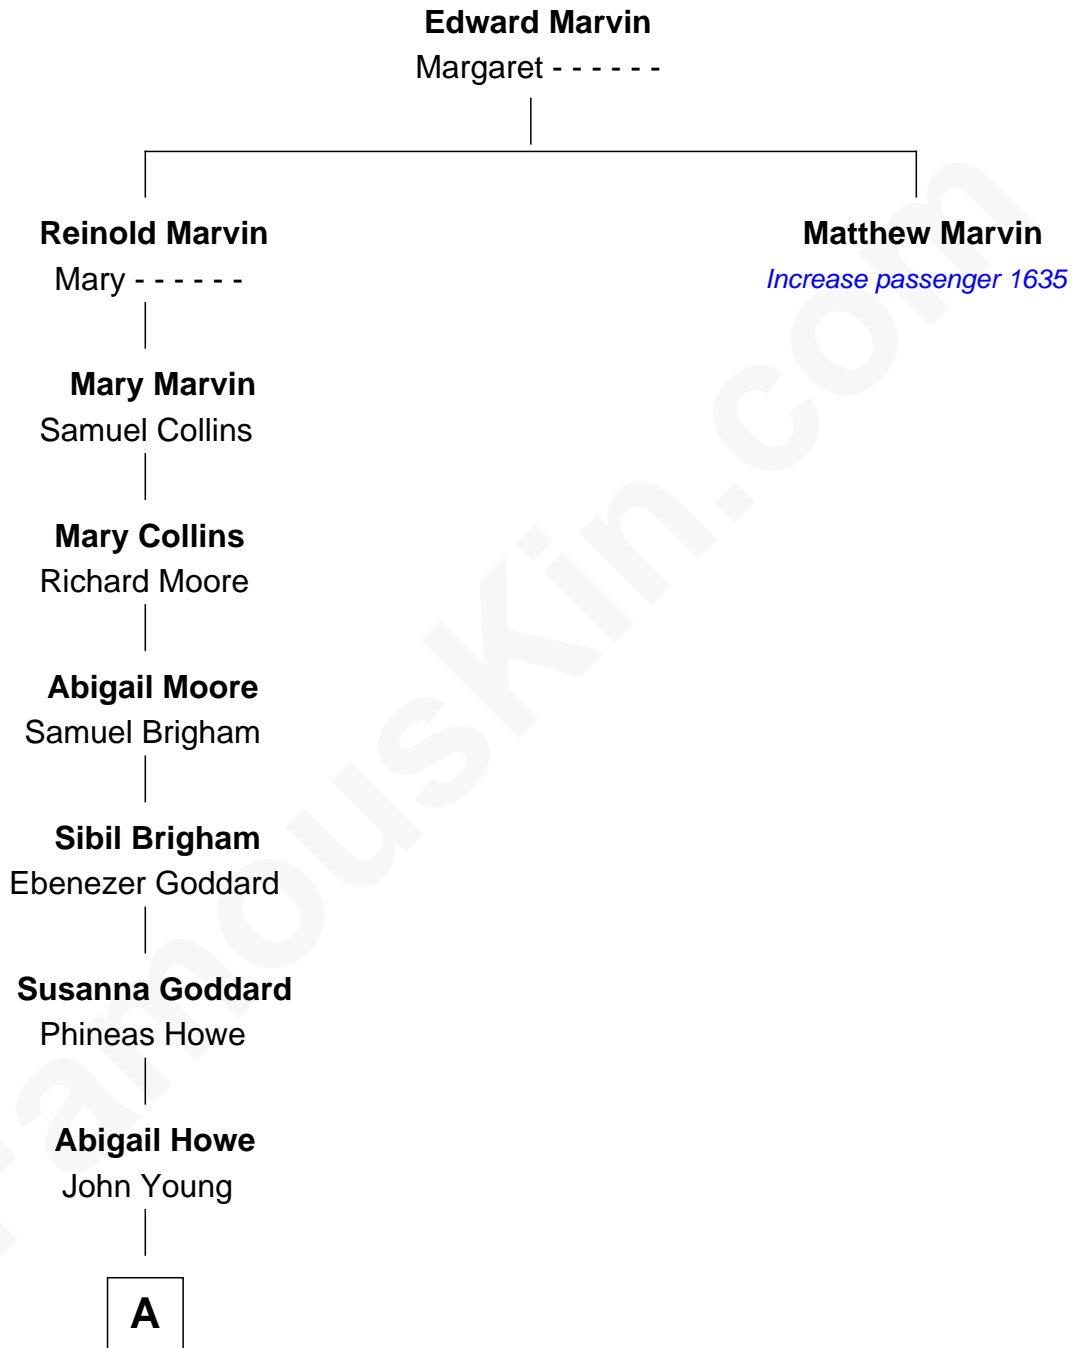

FamousKin.com Relationship Chart of

Steve Young

NFL Hall of Fame Quarterback

10th great-grandnephew of

Matthew Marvin

(c1600 - 1678/9) Increase passenger 1635

A

—
Joseph Young

Jane Adeline Bicknell

—
Seymour Bicknell Young

Ann Elizabeth Riter

—
Seymour Bicknell Young

Carlie Louine Clawson

—
Scott Richmond Young

Louise Leonard

—
LeGrande L. Young