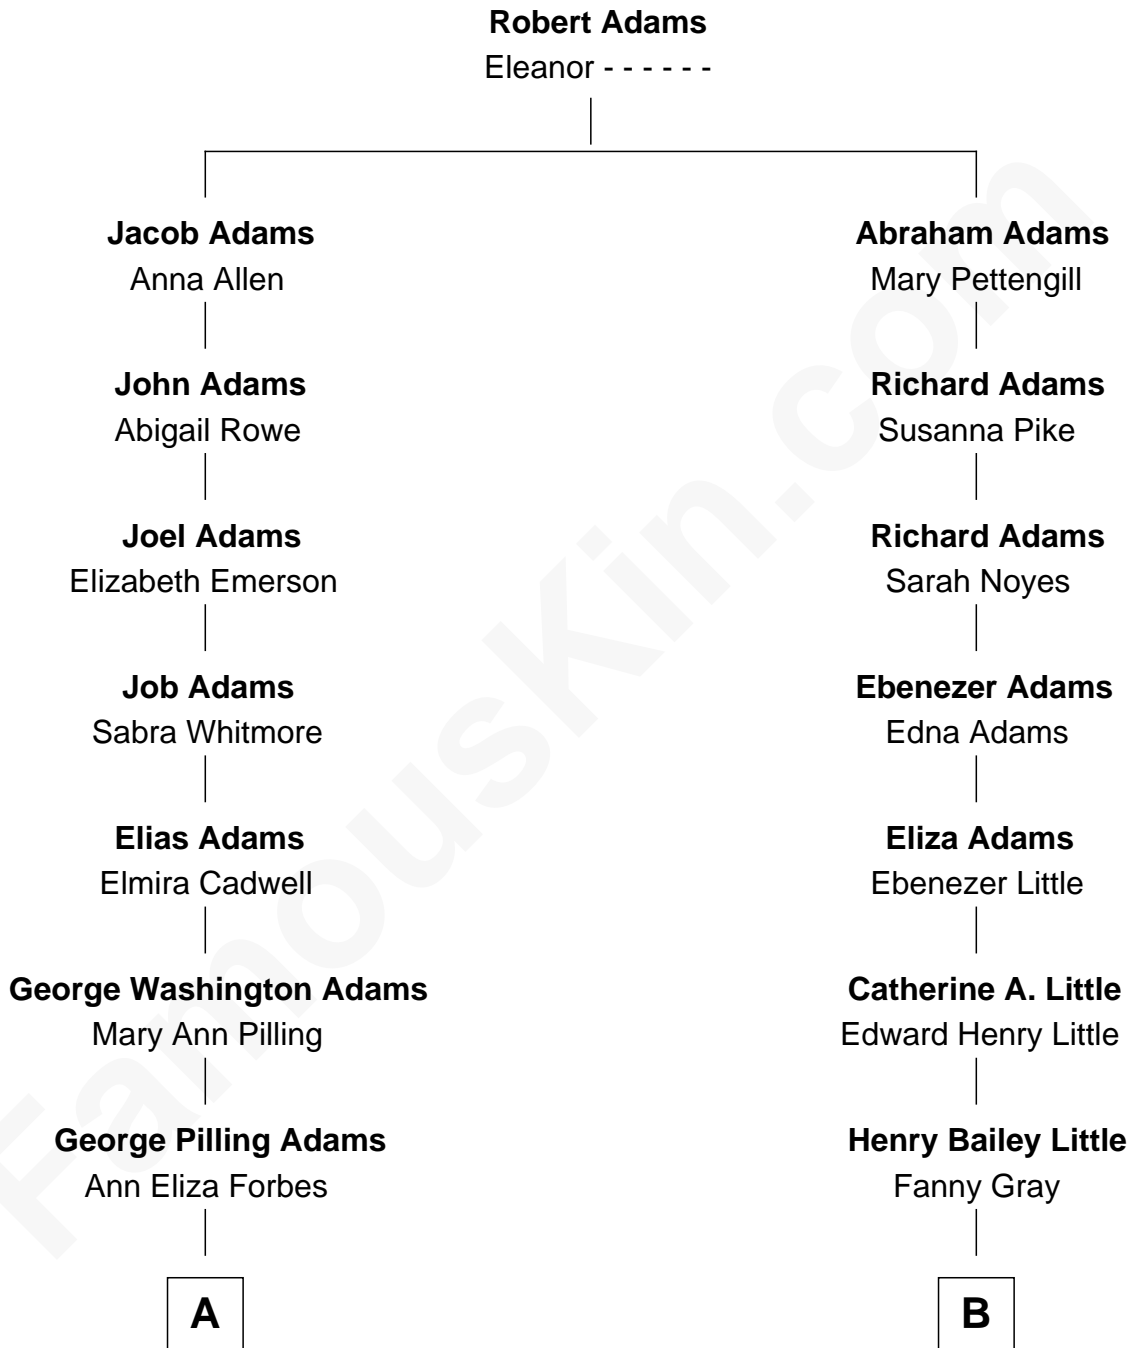

FamousKin.com Relationship Chart of

Steve Young

NFL Hall of Fame Quarterback

9th cousin 1 time removed of

Charlie Baker

72nd Governor of Massachusetts

A

George Henry Adams

Mary Ann Green

Mary Ann Adams

Arnold Gorin Steed

Sherry Ann Steed

LeGrande L. Young

Steve Young

NFL Hall of Fame Quarterback

B

Eleanor Johnson Little

Charles Duane Baker

Charles Duane Baker

Alice Elizabeth Ghormley

Charlie Baker

72nd Governor of Massachusetts