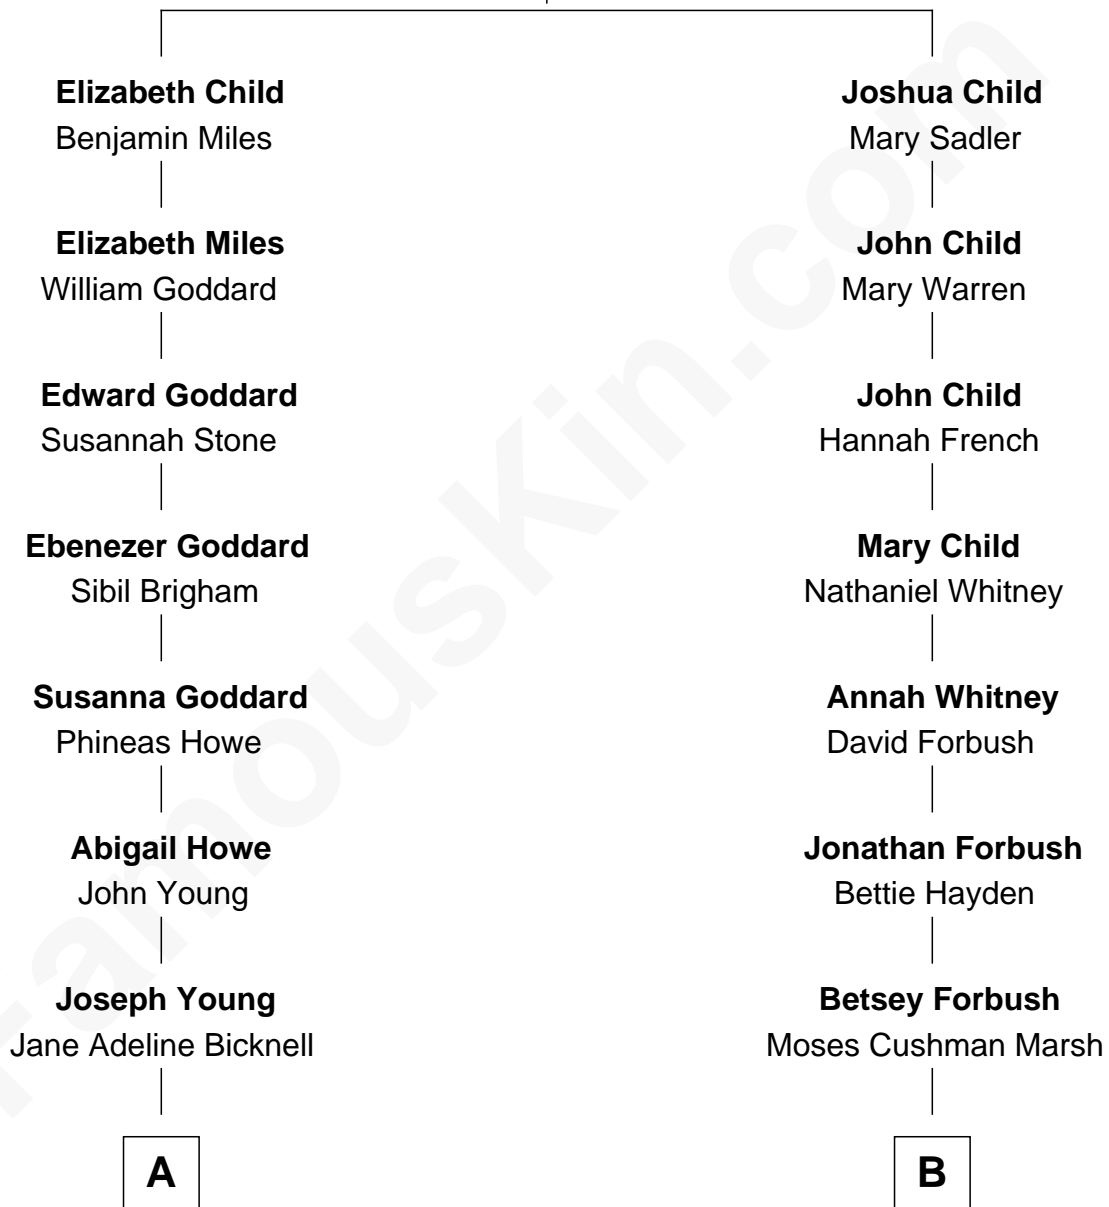

## Relationship Chart of

### Steve Young

NFL Hall of Fame Quarterback

10th cousin 1 time removed of

**John Forbes Nash, Jr.**

"A Beautiful Mind" Mathematician

**Wolston Child**

Ellen Empson

**A**

**Seymour Bicknell Young**

Ann Elizabeth Riter

**Seymour Bicknell Young**

Carlie Louine Clawson

**Scott Richmond Young**

Louise Leonard

**LeGrande L. Young**

Sherry Ann Steed