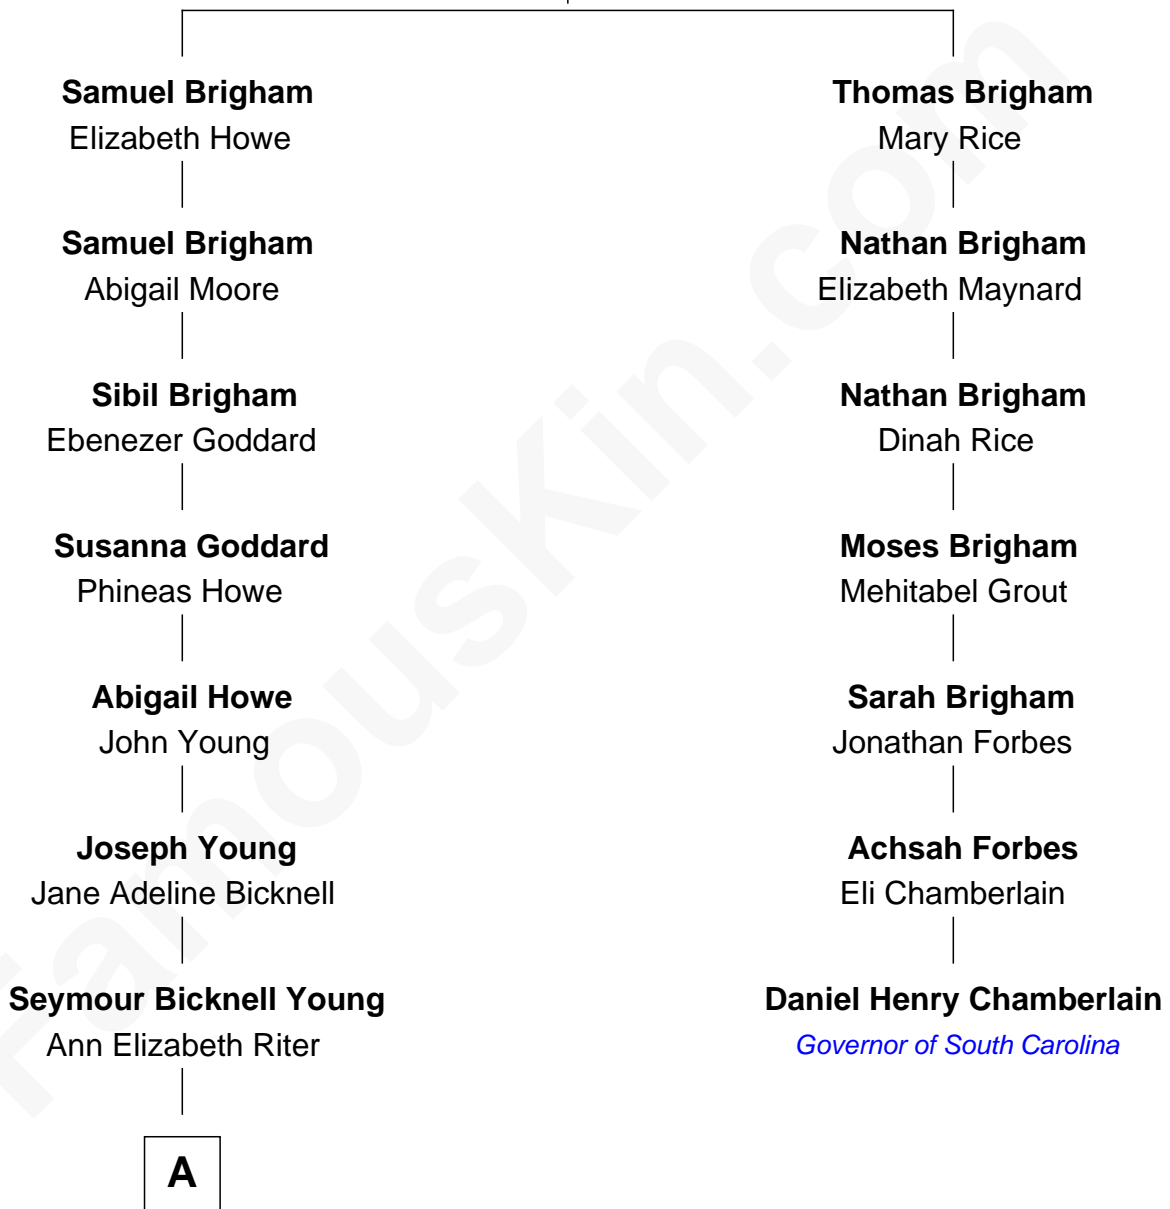

## Relationship Chart of

### Steve Young

*NFL Hall of Fame Quarterback*

6th cousin 4 times removed of

### Daniel Henry Chamberlain

*76th Governor of South Carolina*

**Thomas Brigham**

Mercy - - - - -

**A**

|  
**Seymour Bicknell Young**

Carlie Louine Clawson

|  
**Scott Richmond Young**