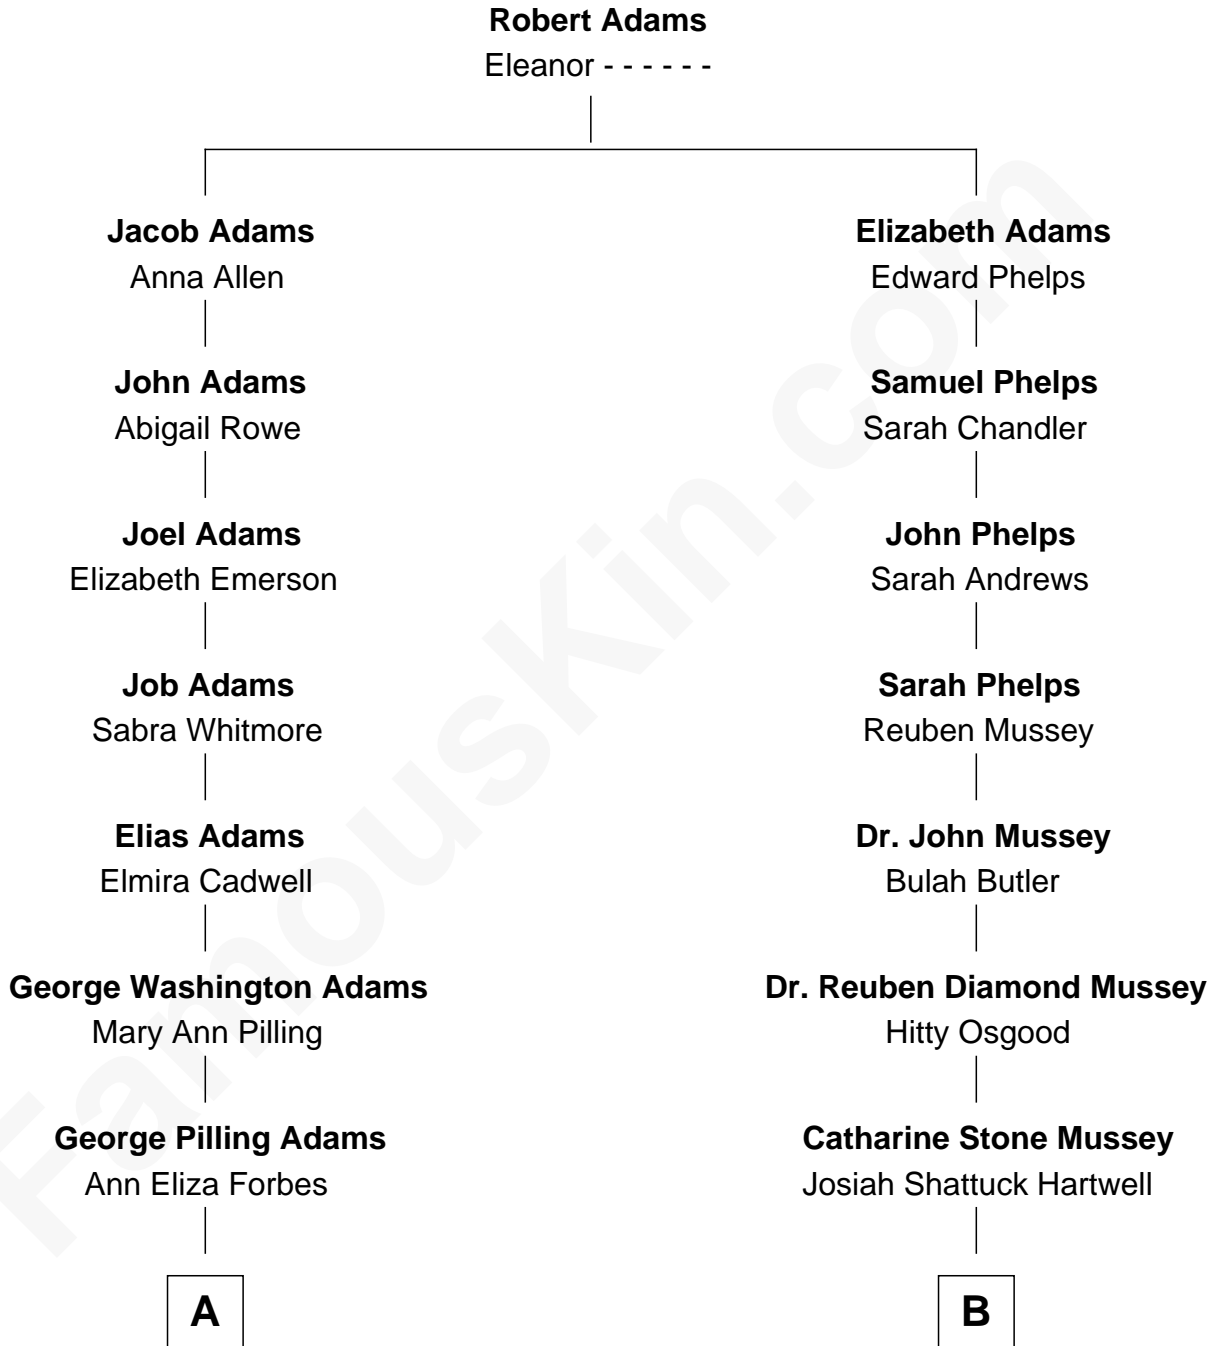

FamousKin.com Relationship Chart of

Steve Young

NFL Hall of Fame Quarterback

10th cousin 1 time removed of

Charlie Day

TV and Movie Actor

A

George Henry Adams

Mary Ann Green

Mary Ann Adams

Arnold Gorin Steed

Sherry Ann Steed

LeGrande L. Young

Steve Young

NFL Hall of Fame Quarterback

B

Katharine Mussey Hartwell

Rev. John Ladd Sewall

Katharine Mussey Sewall

Roswell Mears Austin

Katharine Hartwell Austin

Dr. Lawton Parker Greenman Peckham

Mary Adelaide Peckham

Thomas Charles Day