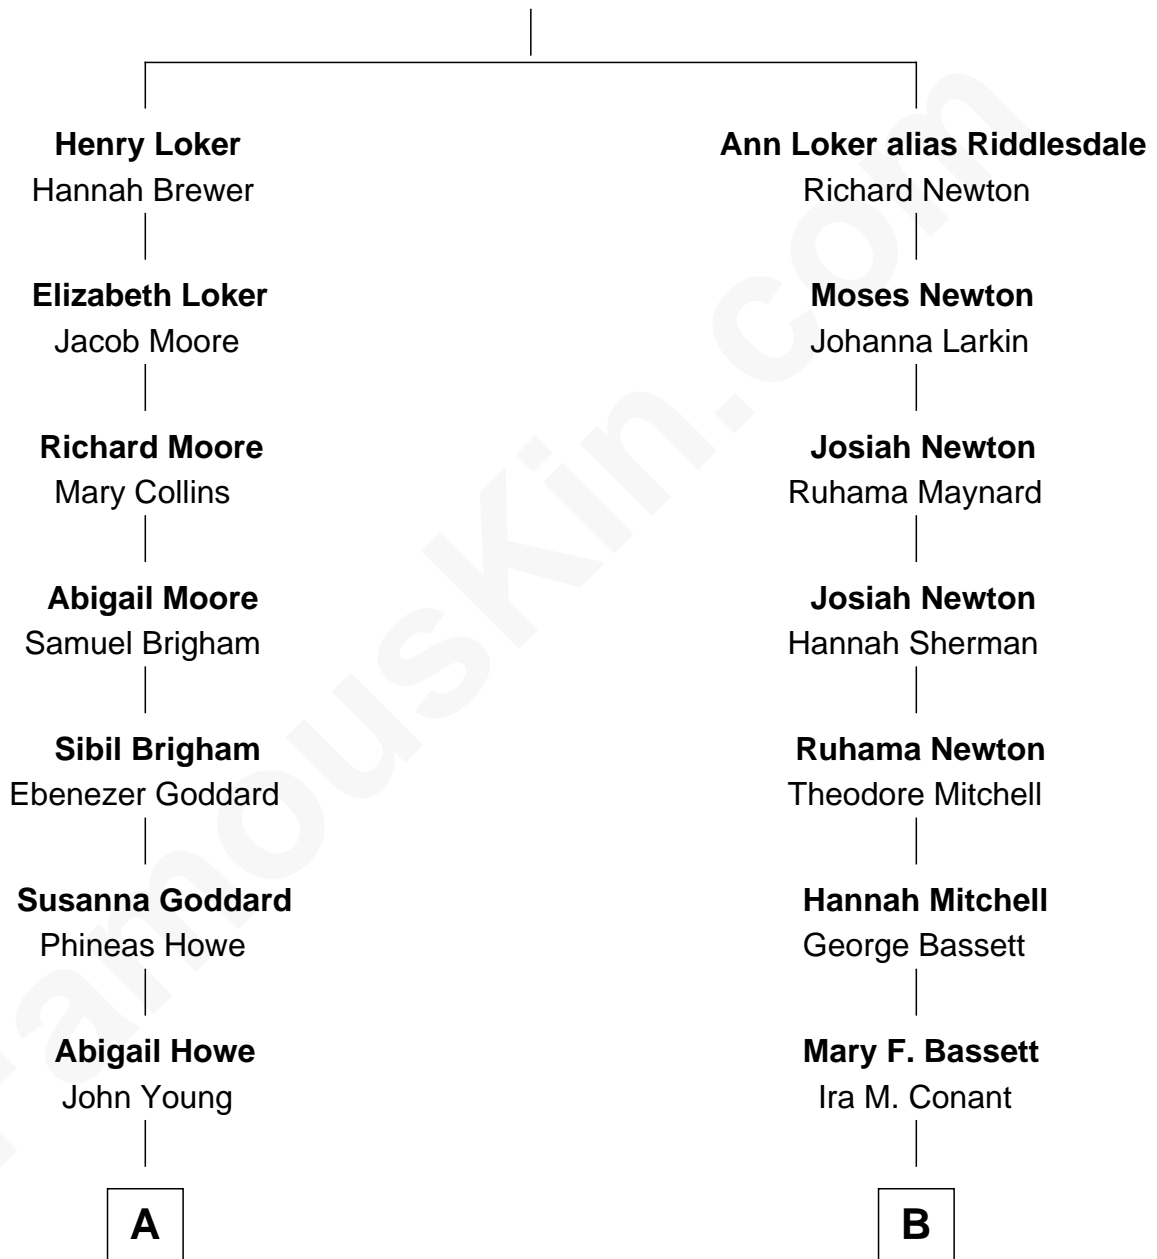

## Relationship Chart of

### Steve Young

NFL Hall of Fame Quarterback  
11th cousin 1 time removed of

### Henry Loker alias Riddlesdale

Elizabeth - - - - -

**A**

**Joseph Young**  
Jane Adeline Bicknell

**Seymour Bicknell Young**  
Ann Elizabeth Riter

**Seymour Bicknell Young**  
Carlie Louine Clawson

**Scott Richmond Young**  
Louise Leonard