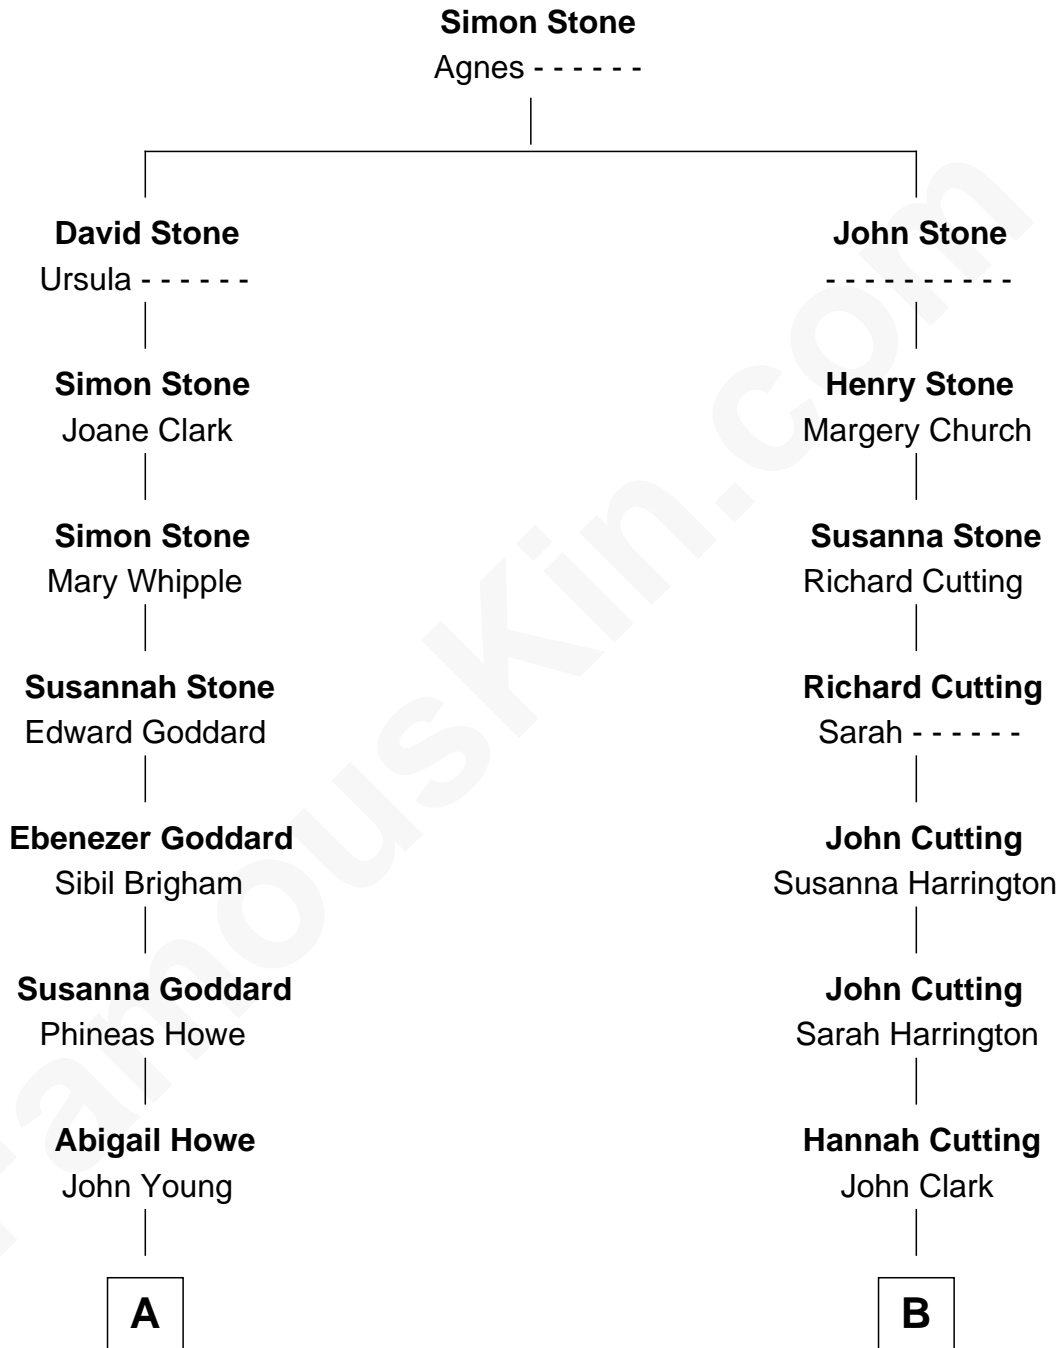

FamousKin.com

Relationship Chart of

Steve Young

NFL Hall of Fame Quarterback

9th cousin 3 times removed of

Alpheus Felch

5th Governor of Michigan

A

Joseph Young
Jane Adeline Bicknell

Seymour Bicknell Young
Ann Elizabeth Riter

Seymour Bicknell Young
Carlie Louine Clawson

Scott Richmond Young
Louise Leonard

LeGrande L. Young
Sherry Ann Steed

Steve Young
NFL Hall of Fame Quarterback

B

Lydia Clark
Abijah Felch

Daniel Felch
Sarah Piper

Alpheus Felch
5th Governor of Michigan

FamousKin.com