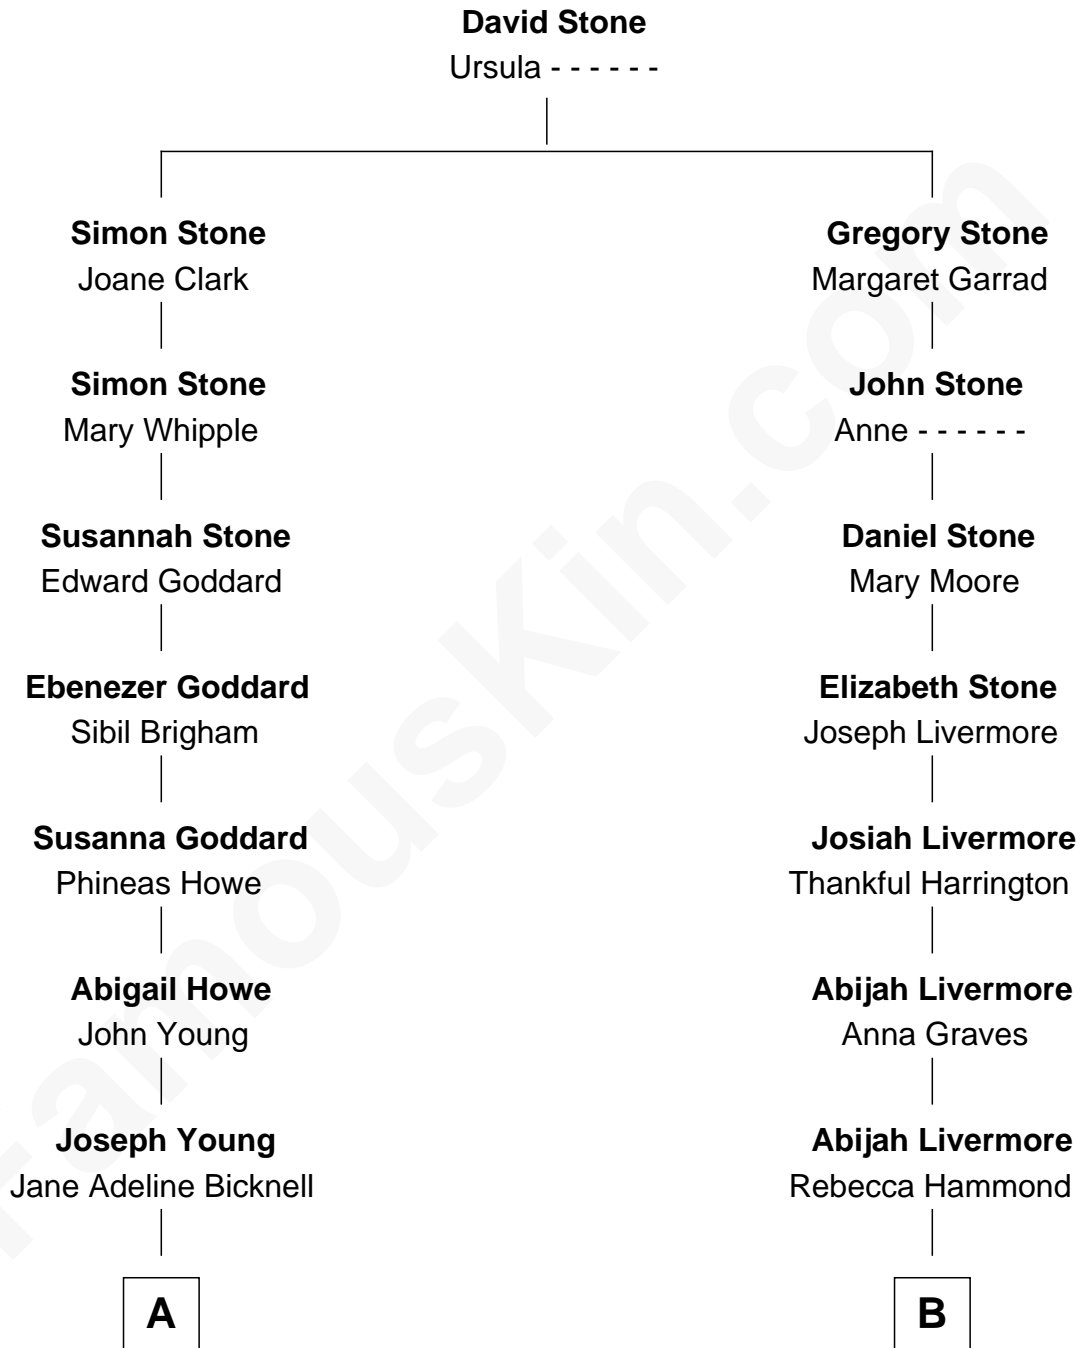

FamousKin.com

Relationship Chart of

Steve Young

NFL Hall of Fame Quarterback

10th cousin 1 time removed of

Charles Edward Merrill

Co-Founder of Merrill Lynch & Company

A

Seymour Bicknell Young

Ann Elizabeth Riter

Seymour Bicknell Young

Carlie Louine Clawson

Scott Richmond Young

Louise Leonard

LeGrande L. Young

Sherry Ann Steed